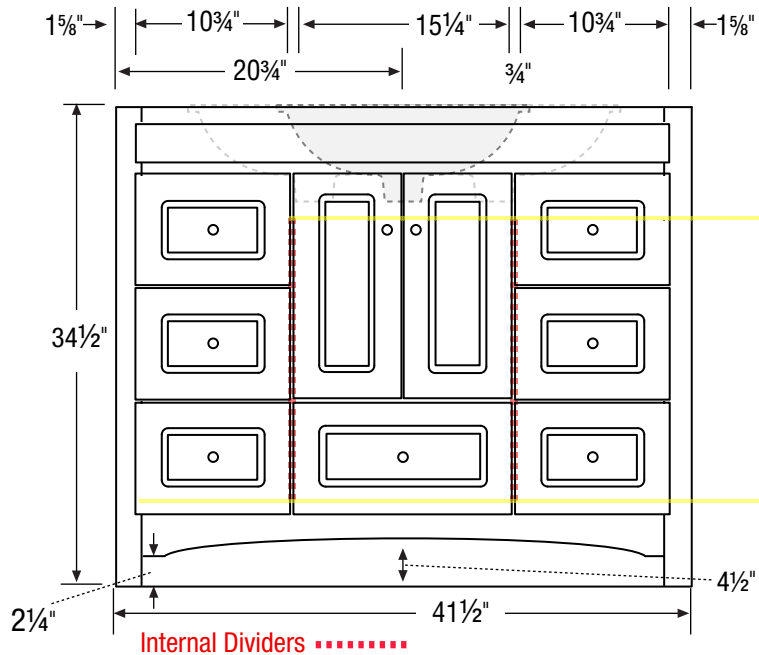

Basin placement range varies with brand and model. Shown is for Kohler 2210.

Drawers:
16" Deep
A 3 3/4" High
B 4 3/4" High

21" Deep or 18" Deep option.

60" Double Basin Vanity

60" Wide
34.5" High
21" or 18" Deep

Internal Dividers

Basin placement range varies with brand and model. Shown is for Kohler 2210.

21" Deep or 18" Deep option.

60" Center Basin Vanity

60" Wide
34.5" High
21" or 18" Deep

Internal Dividers

Drawers:
 16" Deep
A 3 3/4" High
B 4 3/4" High

21" Deep or 18" Deep option.

48" Vanity (47.5" Actual)

47.5" Wide
 34.5" High
 21" or 18" Deep

Drawers:
 16" Deep
A 3 3/4" High
B 4 3/4" High

21" Deep or 18" Deep option.

42" Vanity
(41.5" Actual)

41.5" Wide
 34.5" High
 21" or 18" Deep

24.5" Wide
34.5" High
21" or 18" Deep

19½" Accent Linen

19½" Wide
69½" High
21" or 18" Deep
Crown optional

21" Deep or 18" Deep option.