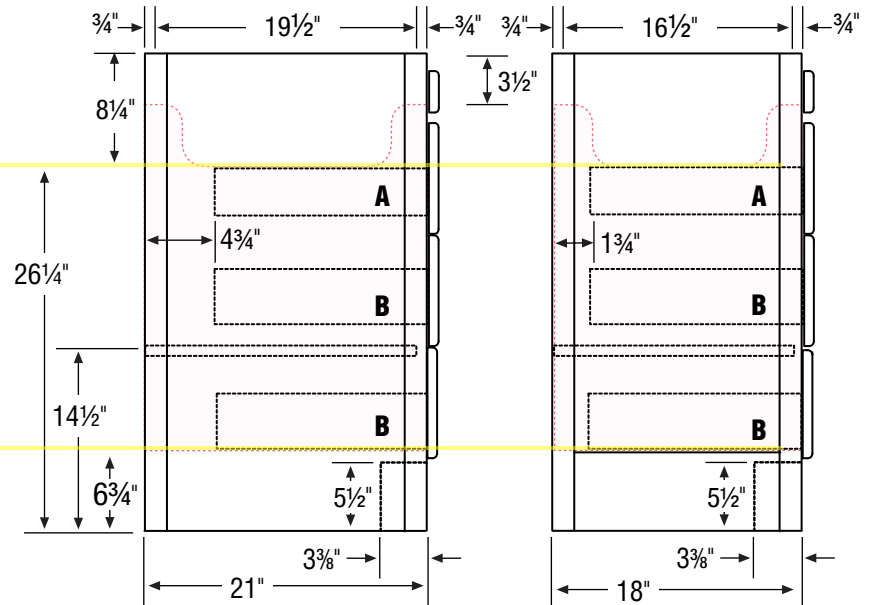

Basin placement range varies with brand and model. Shown is for Kohler 2210.

Drawers:
16" Deep
A 3 3/4" High
B 4 3/4" High

21" Deep or 18" Deep option.

60" Double Basin Vanity

60" Wide
34.5" High
21" or 18" Deep

Internal Dividers

Basin placement range varies with brand and model. Shown is for Kohler 2210.

21" Deep or 18" Deep option.

60" Center Basin Vanity

60" Wide
34.5" High
21" or 18" Deep

Internal Dividers

Drawers:
 16" Deep
A 3 3/4" High
B 4 3/4" High

21" Deep or 18" Deep option.

48" Vanity (47.5" Actual)

47.5" Wide
 34.5" High
 21" or 18" Deep

Drawers:
 16" Deep
A 3 3/4" High
B 4 3/4" High

21" Deep or 18" Deep option.

42" Vanity
(41.5" Actual)

41.5" Wide
 34.5" High
 21" or 18" Deep

24.5" Wide
34.5" High
21" or 18" Deep

19½" Accent Linen

19½" Wide
69½" High
21" or 18" Deep
Crown optional

21" Deep or 18" Deep option.