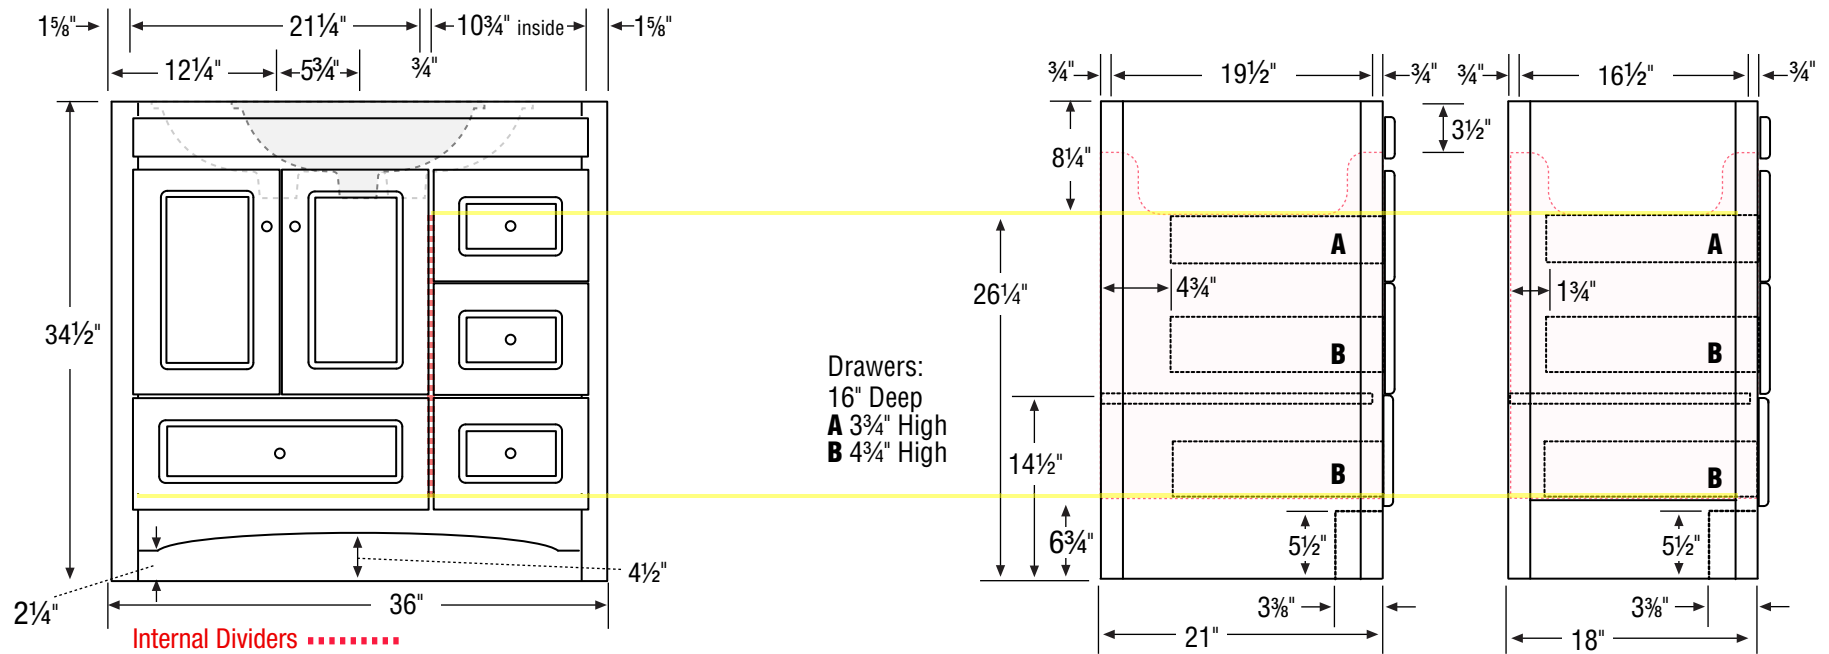

21" Deep or 18" Deep option.

48" Vanity (47.5" Actual)

47.5" Wide
 34.5" High
 21" or 18" Deep

Drawers:
 16" Deep
A 3 3/4" High
B 4 3/4" High

21" Deep or 18" Deep option.

42" Vanity
(41.5" Actual)

41.5" Wide
 34.5" High
 21" or 18" Deep

Basin placement range varies with brand and model. Shown is for Kohler 2210.

21" Deep or 18" Deep option.

36" Vanity

Right Hand or Left Hand Drawers

36" Wide
34.5" High
21" or 18" Deep

Basin placement range varies with brand and model. Shown is for Kohler 2210.
Offset basin placement not recommended for 30" wide vanities.

21" Deep or 18" Deep option.

30" Vanity

Right Hand or Left Hand Drawers

30" Wide
34.5" High
21" or 18" Deep

Basin placement range varies with brand and model. Shown is for Kohler 2210.
Offset basin placement not recommended for 30" wide vanities.

24.5" Wide
34.5" High
21" or 18" Deep

19½" Accent Linen

19½" Wide
69½" High
21" or 18" Deep
Crown optional

21" Deep or 18" Deep option.