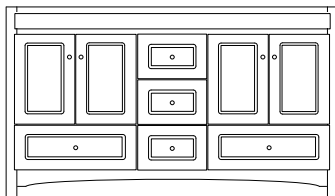

Basin placement range varies with brand and model. Shown is for Kohler 2210.

Drawers:
16" Deep
A 3 3/4" High
B 4 3/4" High

21" Deep or 18" Deep option.

60" Double Basin Vanity

60" Wide
34.5" High
21" or 18" Deep

Internal Dividers

Basin placement range varies with brand and model. Shown is for Kohler 2210.

21" Deep or 18" Deep option.

60" Center Basin Vanity

60" Wide
34.5" High
21" or 18" Deep

Internal Dividers

Drawers:
 16" Deep
A 3 3/4" High
B 4 3/4" High

21" Deep or 18" Deep option.

48" Vanity (47.5" Actual)

47.5" Wide
 34.5" High
 21" or 18" Deep

Drawers:
 16" Deep
A 3 3/4" High
B 4 3/4" High

21" Deep or 18" Deep option.

42" Vanity
(41.5" Actual)

41.5" Wide
 34.5" High
 21" or 18" Deep