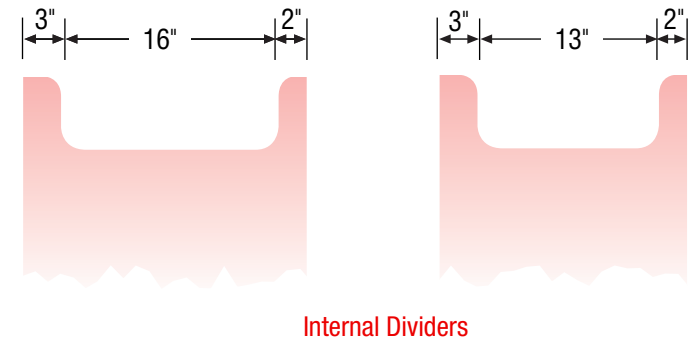

21" Deep or 18" Deep option.

48" Vanity (47.5" Actual)

47.5" Wide
 34.5" High
 21" or 18" Deep

Drawers:
 16" Deep
A 3 3/4" High
B 4 3/4" High

21" Deep or 18" Deep option.

42" Vanity
(41.5" Actual)

41.5" Wide
 34.5" High
 21" or 18" Deep

Basin placement range varies with brand and model. Shown is for Kohler 2210.

21" Deep or 18" Deep option.

36" Vanity

Right Hand or Left Hand Drawers

36" Wide
34.5" High
21" or 18" Deep

Basin placement range varies with brand and model. Shown is for Kohler 2210.
Offset basin placement not recommended for 30" wide vanities.