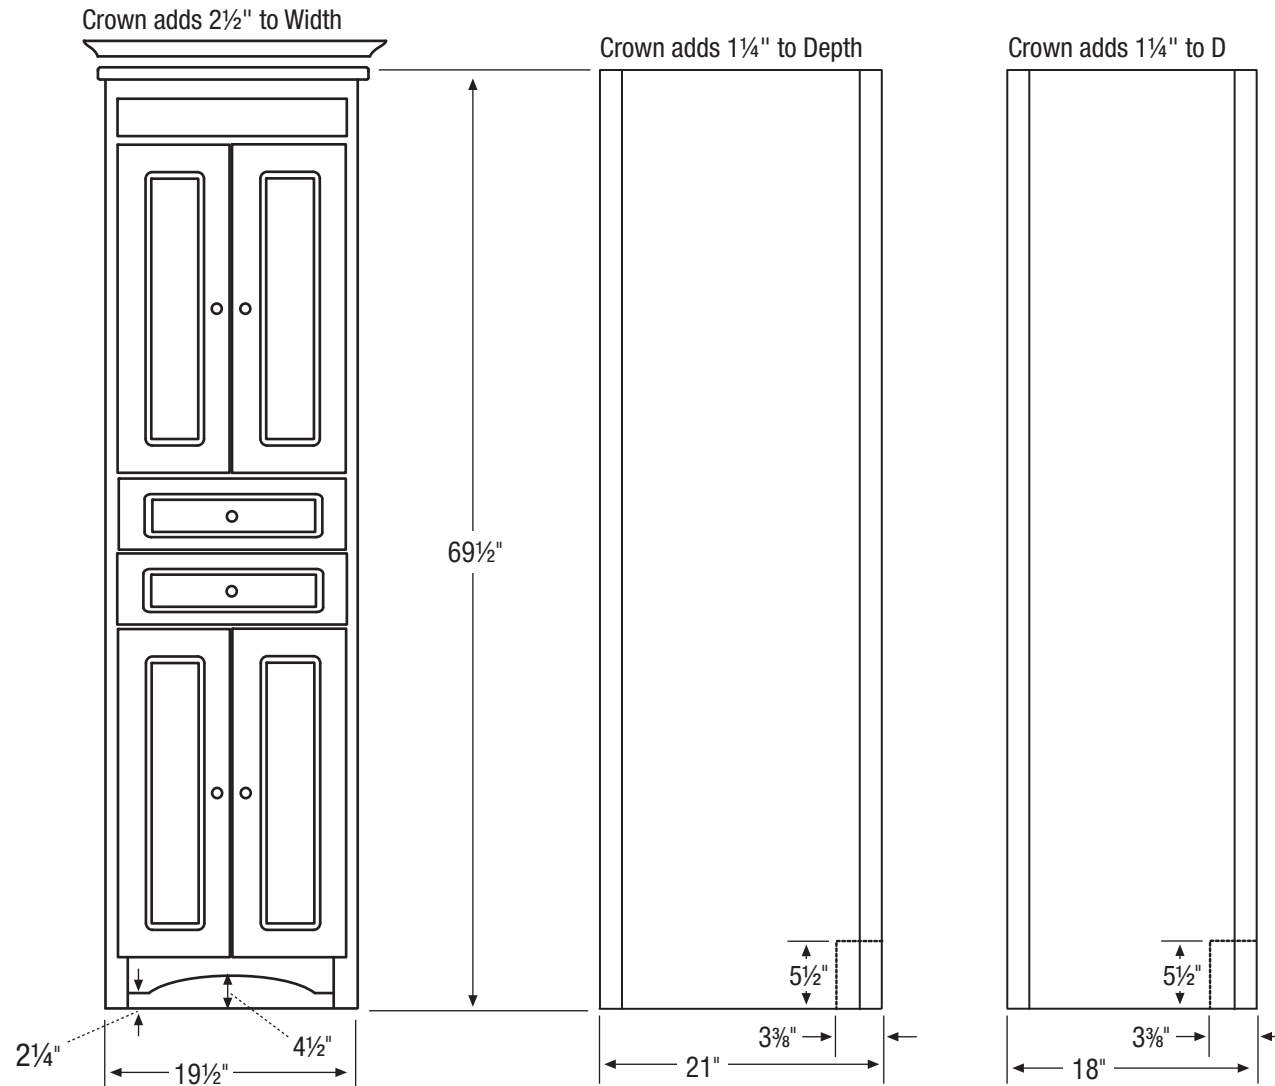

21" Deep or 18" Deep option.

48" Vanity (47.5" Actual)

47.5" Wide
 34.5" High
 21" or 18" Deep

Drawers:
 16" Deep
A 3 3/4" High
B 4 3/4" High

21" Deep or 18" Deep option.

42" Vanity
(41.5" Actual)

41.5" Wide
 34.5" High
 21" or 18" Deep

21" Deep or 18" Deep option.

30" Vanity

Right Hand or Left Hand Drawers

30" Wide
34.5" High
21" or 18" Deep

Basin placement range varies with brand and model. Shown is for Kohler 2210.
Offset basin placement not recommended for 30" wide vanities.

21" Deep or 18" Deep option.

30" Standard Base Vanity

30" Wide
34.5" High
21" or 18" Deep

Basin placement range varies with brand and model. Shown is for Kohler 2210.

21" Deep or 18" Deep option.

24" Vanity
(24.5" Actual)

24.5" Wide
34.5" High
21" or 18" Deep

19½" Accent Linen

19½" Wide
69½" High
21" or 18" Deep
Crown optional

21" Deep or 18" Deep option.