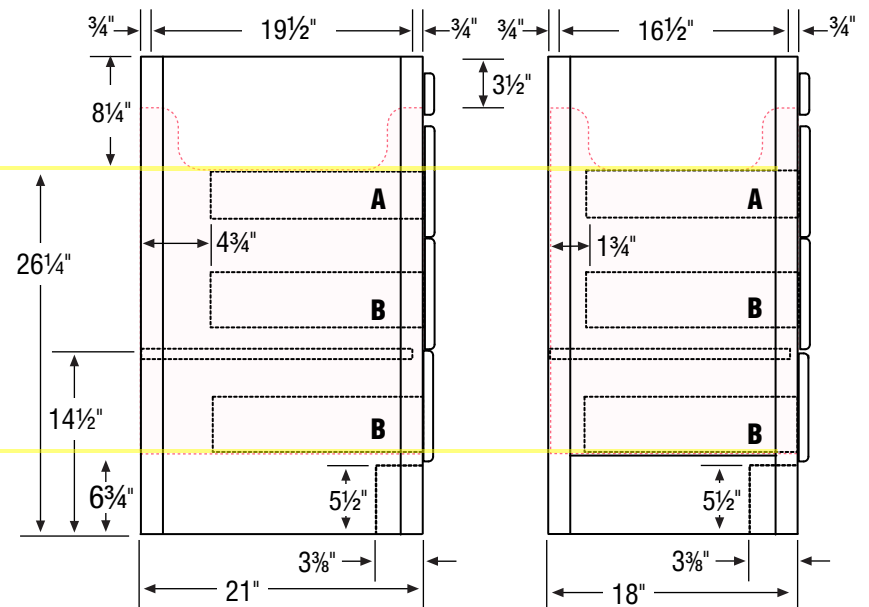

21" Deep or 18" Deep option.

48" Vanity (47.5" Actual)

47.5" Wide
 34.5" High
 21" or 18" Deep

Drawers:
 16" Deep
A 3 3/4" High
B 4 3/4" High

21" Deep or 18" Deep option.

42" Vanity
(41.5" Actual)

41.5" Wide
 34.5" High
 21" or 18" Deep

Basin placement range varies with brand and model. Shown is for Kohler 2210.

21" Deep or 18" Deep option.

36" Vanity

Right Hand or Left Hand Drawers

36" Wide
34.5" High
21" or 18" Deep

Basin placement range varies with brand and model. Shown is for Kohler 2210.
Offset basin placement not recommended for 30" wide vanities.

21" Deep or 18" Deep option.

30" Vanity

Right Hand or Left Hand Drawers

30" Wide
34.5" High
21" or 18" Deep

Basin placement range varies with brand and model. Shown is for Kohler 2210.
Offset basin placement not recommended for 30" wide vanities.

24.5" Wide
34.5" High
21" or 18" Deep

19½" Accent Linen

19½" Wide
69½" High
21" or 18" Deep
Crown optional

21" Deep or 18" Deep option.