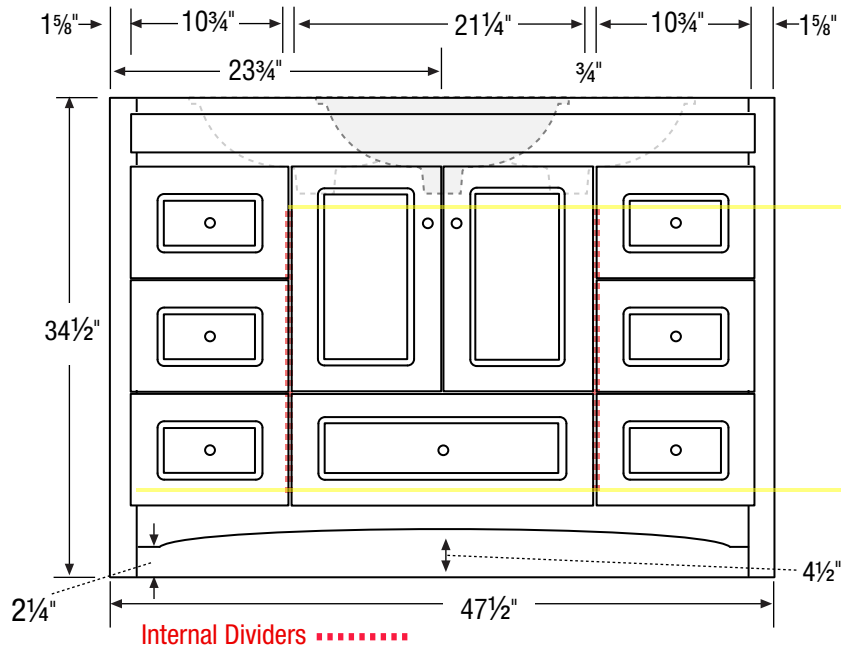

Basin placement range varies with brand and model. Shown is for Kohler 2210.

Drawers:
16" Deep
A 3 3/4" High
B 4 3/4" High

21" Deep or 18" Deep option.

60" Double Basin Vanity

60" Wide
34.5" High
21" or 18" Deep

Internal Dividers

Basin placement range varies with brand and model. Shown is for Kohler 2210.

21" Deep or 18" Deep option.

60" Center Basin Vanity

60" Wide
34.5" High
21" or 18" Deep

Internal Dividers

Drawers:
 16" Deep
A 3 3/4" High
B 4 3/4" High

21" Deep or 18" Deep option.

48" Vanity (47.5" Actual)

47.5" Wide
 34.5" High
 21" or 18" Deep

Drawers:
 16" Deep
A 3 3/4" High
B 4 3/4" High

21" Deep or 18" Deep option.

42" Vanity
(41.5" Actual)

41.5" Wide
 34.5" High
 21" or 18" Deep

24.5" Wide
34.5" High
21" or 18" Deep

19½" Accent Linen

19½" Wide
69½" High
21" or 18" Deep
Crown optional

21" Deep or 18" Deep option.