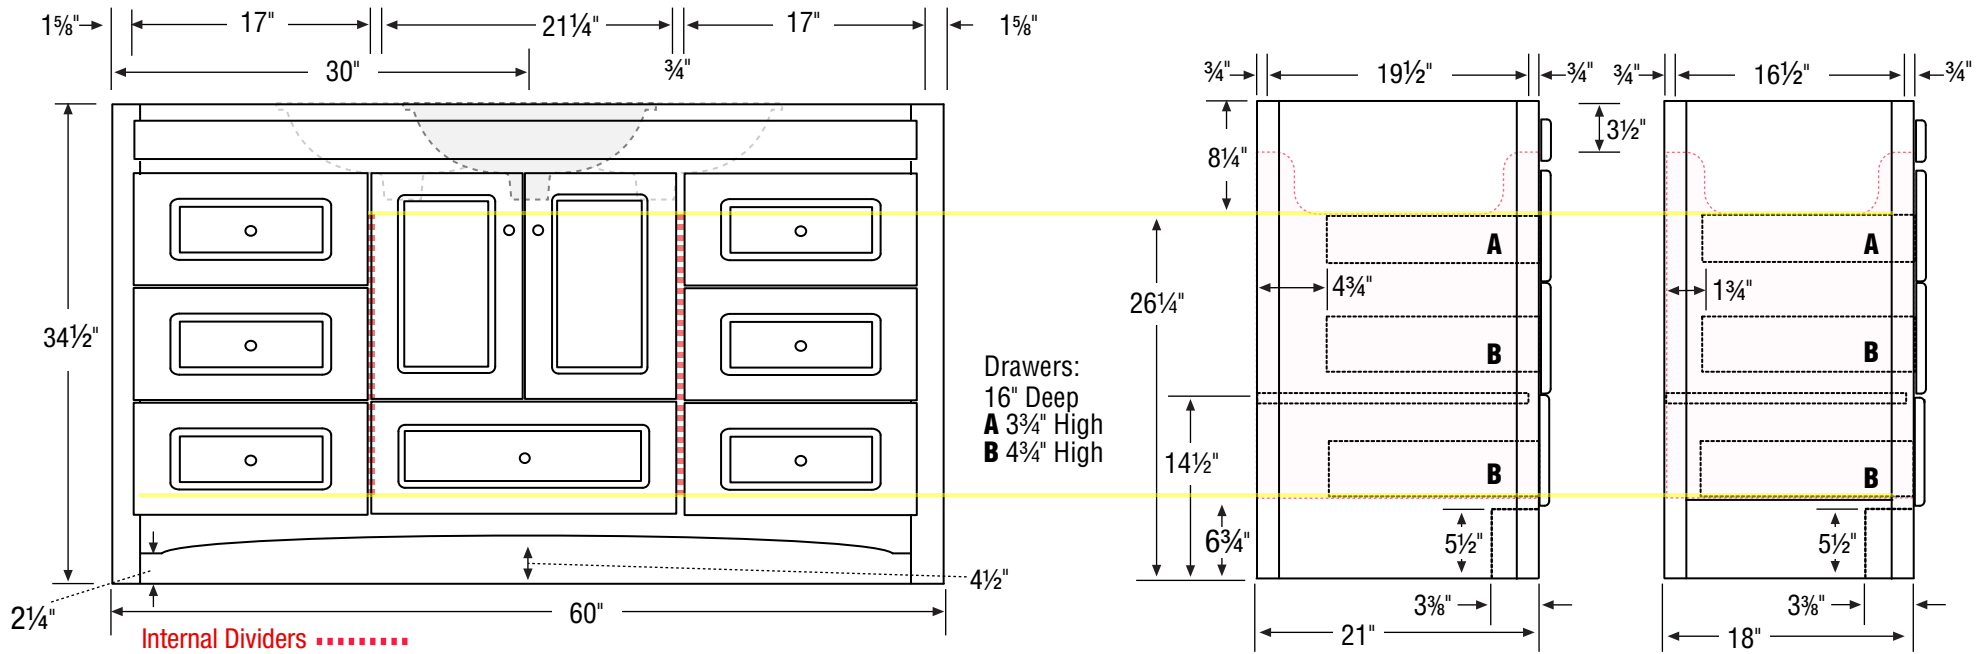

Basin placement range varies with brand and model. Shown is for Kohler 2210.

Drawers:
16" Deep
A 3 3/4" High
B 4 3/4" High

21" Deep or 18" Deep option.

60" Double Basin Vanity

60" Wide
34.5" High
21" or 18" Deep

Internal Dividers

Basin placement range varies with brand and model. Shown is for Kohler 2210.

21" Deep or 18" Deep option.

60" Center Basin Vanity

60" Wide
34.5" High
21" or 18" Deep

Internal Dividers

Drawers:
 16" Deep
A 3 3/4" High
B 4 3/4" High

21" Deep or 18" Deep option.

48" Vanity (47.5" Actual)

47.5" Wide
 34.5" High
 21" or 18" Deep

Drawers:
 16" Deep
A 3 3/4" High
B 4 3/4" High

21" Deep or 18" Deep option.

42" Vanity
(41.5" Actual)

41.5" Wide
 34.5" High
 21" or 18" Deep

24.5" Wide
34.5" High
21" or 18" Deep

19½" Accent Linen

19½" Wide
69½" High
21" or 18" Deep
Crown optional

21" Deep or 18" Deep option.