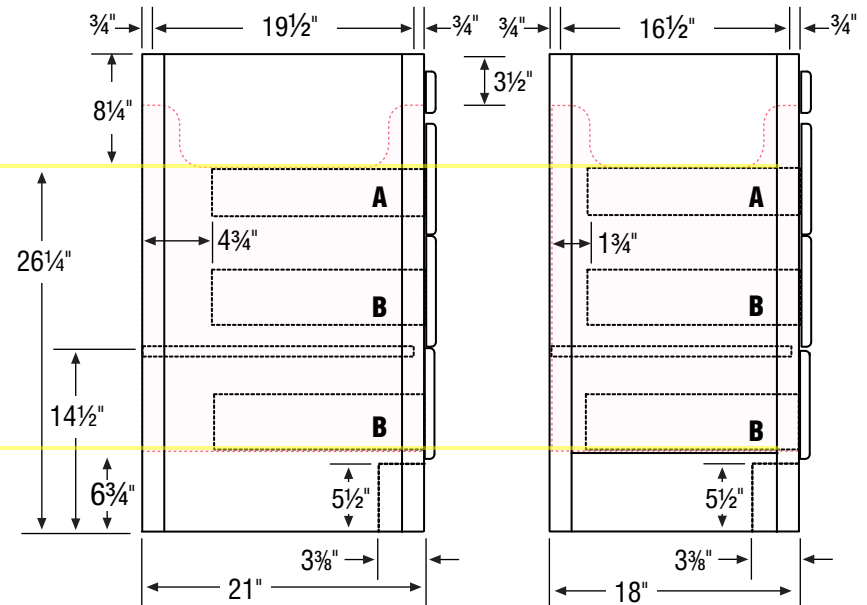

Basin placement range varies with brand and model. Shown is for Kohler 2210.

Drawers:
16" Deep
A 3 3/4" High
B 4 3/4" High

21" Deep or 18" Deep option.

60" Double Basin Vanity

60" Wide
34.5" High
21" or 18" Deep

Internal Dividers

Basin placement range varies with brand and model. Shown is for Kohler 2210.

21" Deep or 18" Deep option.

60" Center Basin Vanity

60" Wide
34.5" High
21" or 18" Deep

Internal Dividers

Drawers:
 16" Deep
A 3 3/4" High
B 4 3/4" High

21" Deep or 18" Deep option.

48" Vanity (47.5" Actual)

47.5" Wide
 34.5" High
 21" or 18" Deep

Drawers:
 16" Deep
A 3 3/4" High
B 4 3/4" High

21" Deep or 18" Deep option.

42" Vanity
(41.5" Actual)

41.5" Wide
 34.5" High
 21" or 18" Deep

24.5" Wide
34.5" High
21" or 18" Deep

19½" Accent Linen

19½" Wide
69½" High
21" or 18" Deep
Crown optional

21" Deep or 18" Deep option.