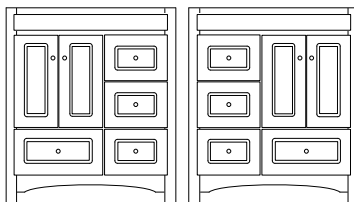

Basin placement range varies with brand and model. Shown is for Kohler 2210.

21" Deep or 18" Deep option.

36" Vanity

Right Hand or Left Hand Drawers

36" Wide
34.5" High
21" or 18" Deep

Basin placement range varies with brand and model. Shown is for Kohler 2210.
Offset basin placement not recommended for 30" wide vanities.

21" Deep or 18" Deep option.

30" Vanity

Right Hand or Left Hand Drawers

30" Wide
34.5" High
21" or 18" Deep

Basin placement range varies with brand and model. Shown is for Kohler 2210.
Offset basin placement not recommended for 30" wide vanities.