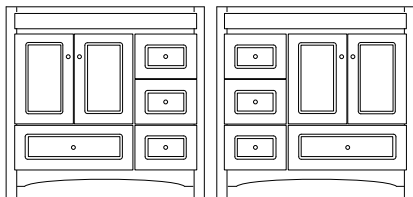

36" Vanity

Right Hand or Left Hand Drawers

36" Wide
34.5" High
21" or 18" Deep