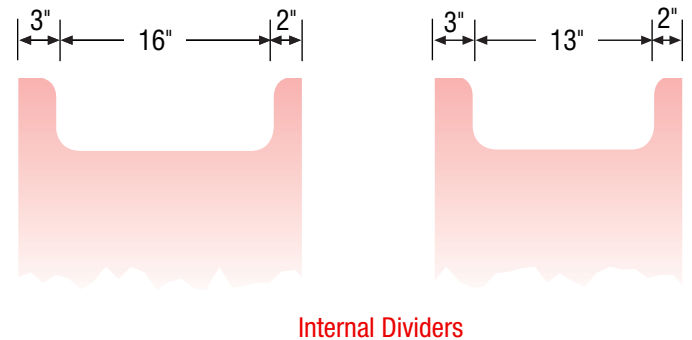

Basin placement range varies with brand and model. Shown is for Kohler 2210.

21" Deep or 18" Deep option.

36" Vanity

Right Hand or Left Hand Drawers

36" Wide
34.5" High
21" or 18" Deep

Basin placement range varies with brand and model. Shown is for Kohler 2210.
Offset basin placement not recommended for 30" wide vanities.

21" Deep or 18" Deep option.

30" Vanity

Right Hand or Left Hand Drawers

30" Wide
34.5" High
21" or 18" Deep

Basin placement range varies with brand and model. Shown is for Kohler 2210.
Offset basin placement not recommended for 30" wide vanities.