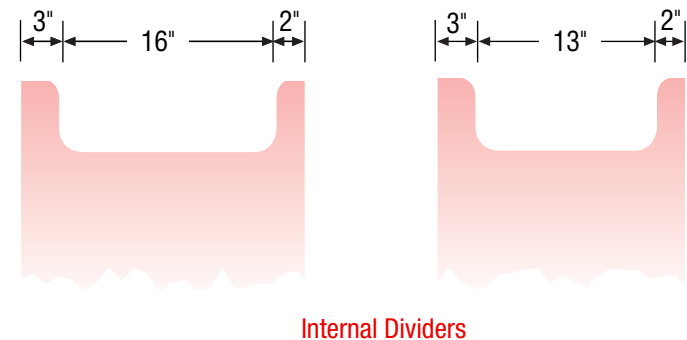

21" Deep or 18" Deep option.

48" Vanity (47.5" Actual)

47.5" Wide
 34.5" High
 21" or 18" Deep

Drawers:
 16" Deep
A 3 3/4" High
B 4 3/4" High

21" Deep or 18" Deep option.

42" Vanity
(41.5" Actual)

41.5" Wide
 34.5" High
 21" or 18" Deep

Basin placement range varies with brand and model. Shown is for Kohler 2210.

21" Deep or 18" Deep option.

36" Vanity

Right Hand or Left Hand Drawers

36" Wide
34.5" High
21" or 18" Deep

Basin placement range varies with brand and model. Shown is for Kohler 2210.
Offset basin placement not recommended for 30" wide vanities.