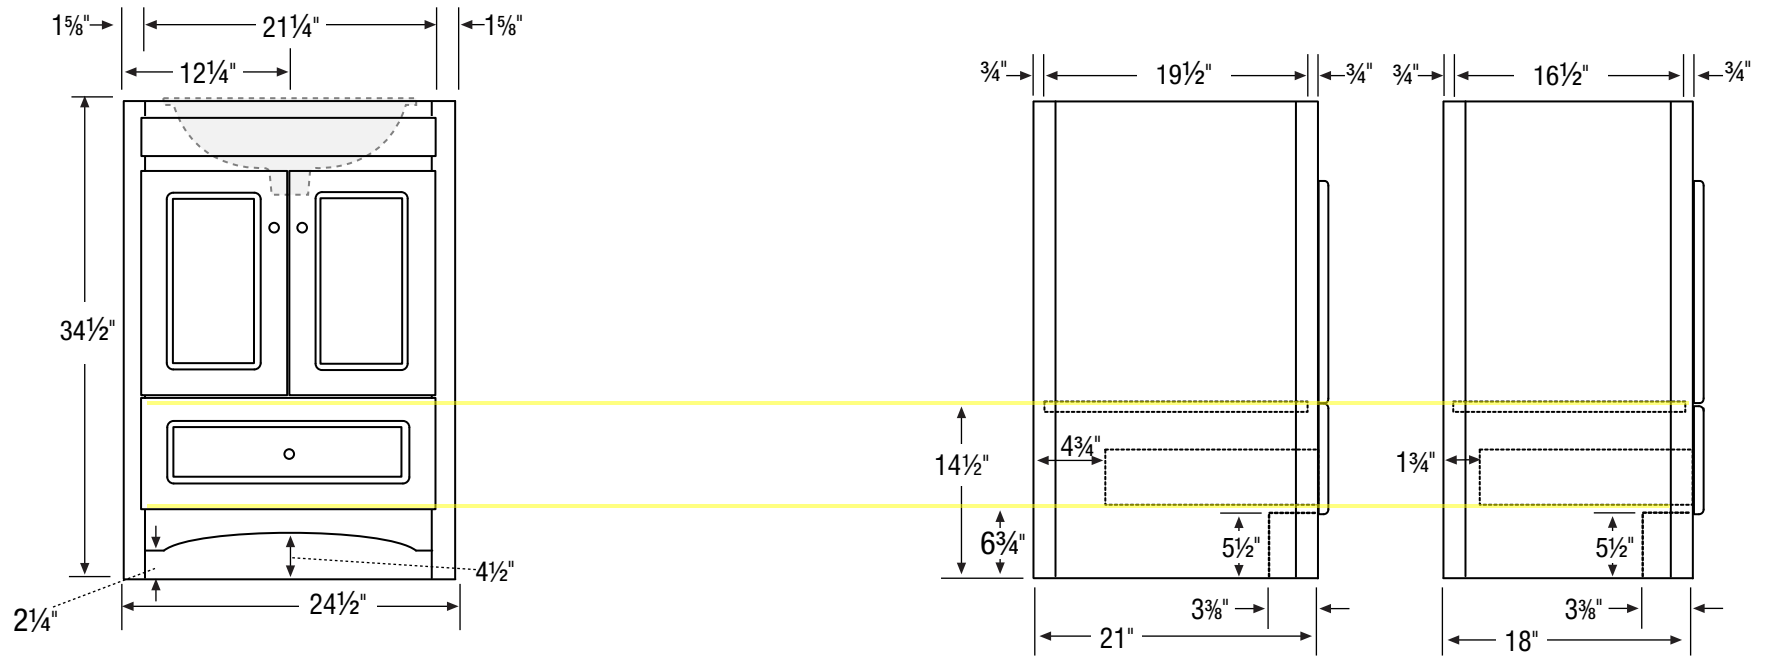

21" Deep or 18" Deep option.

48" Vanity (47.5" Actual)

47.5" Wide
 34.5" High
 21" or 18" Deep

Drawers:
 16" Deep
A 3 3/4" High
B 4 3/4" High

21" Deep or 18" Deep option.

42" Vanity
(41.5" Actual)

41.5" Wide
 34.5" High
 21" or 18" Deep

21" Deep or 18" Deep option.

30" Vanity

Right Hand or Left Hand Drawers

30" Wide
34.5" High
21" or 18" Deep

Basin placement range varies with brand and model. Shown is for Kohler 2210.
Offset basin placement not recommended for 30" wide vanities.

21" Deep or 18" Deep option.

30" Standard Base Vanity

30" Wide
34.5" High
21" or 18" Deep

Basin placement range varies with brand and model. Shown is for Kohler 2210.

21" Deep or 18" Deep option.

24" Vanity
(24.5" Actual)

24.5" Wide
34.5" High
21" or 18" Deep

19½" Accent Linen

19½" Wide
69½" High
21" or 18" Deep
Crown optional

21" Deep or 18" Deep option.