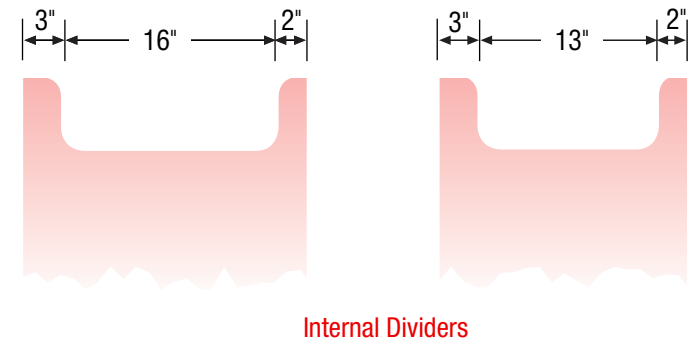

Basin placement range varies with brand and model. Shown is for Kohler 2210.

Drawers:
16" Deep
A 3 3/4" High
B 4 3/4" High

21" Deep or 18" Deep option.

60" Double Basin Vanity

60" Wide
34.5" High
21" or 18" Deep

Internal Dividers

Basin placement range varies with brand and model. Shown is for Kohler 2210.

21" Deep or 18" Deep option.

60" Center Basin Vanity

60" Wide
34.5" High
21" or 18" Deep

Internal Dividers

Drawers:
 16" Deep
A 3 3/4" High
B 4 3/4" High

21" Deep or 18" Deep option.

48" Vanity (47.5" Actual)

47.5" Wide
 34.5" High
 21" or 18" Deep

Drawers:
 16" Deep
A 3 3/4" High
B 4 3/4" High

21" Deep or 18" Deep option.

42" Vanity
(41.5" Actual)

41.5" Wide
 34.5" High
 21" or 18" Deep