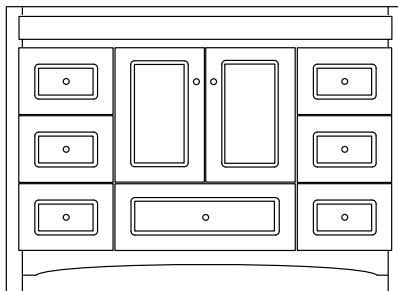

Basin placement range varies with brand and model. Shown is for Kohler 2210.

Drawers:
16" Deep
A 3 3/4" High
B 4 3/4" High

21" Deep or 18" Deep option.

60" Double Basin Vanity

60" Wide
34.5" High
21" or 18" Deep

Internal Dividers

Basin placement range varies with brand and model. Shown is for Kohler 2210.

21" Deep or 18" Deep option.

60" Center Basin Vanity

60" Wide
34.5" High
21" or 18" Deep

Internal Dividers

Drawers:
 16" Deep
A 3 3/4" High
B 4 3/4" High

21" Deep or 18" Deep option.

48" Vanity (47.5" Actual)

47.5" Wide
 34.5" High
 21" or 18" Deep

Drawers:
 16" Deep
A 3 3/4" High
B 4 3/4" High

21" Deep or 18" Deep option.

42" Vanity
(41.5" Actual)

41.5" Wide
 34.5" High
 21" or 18" Deep