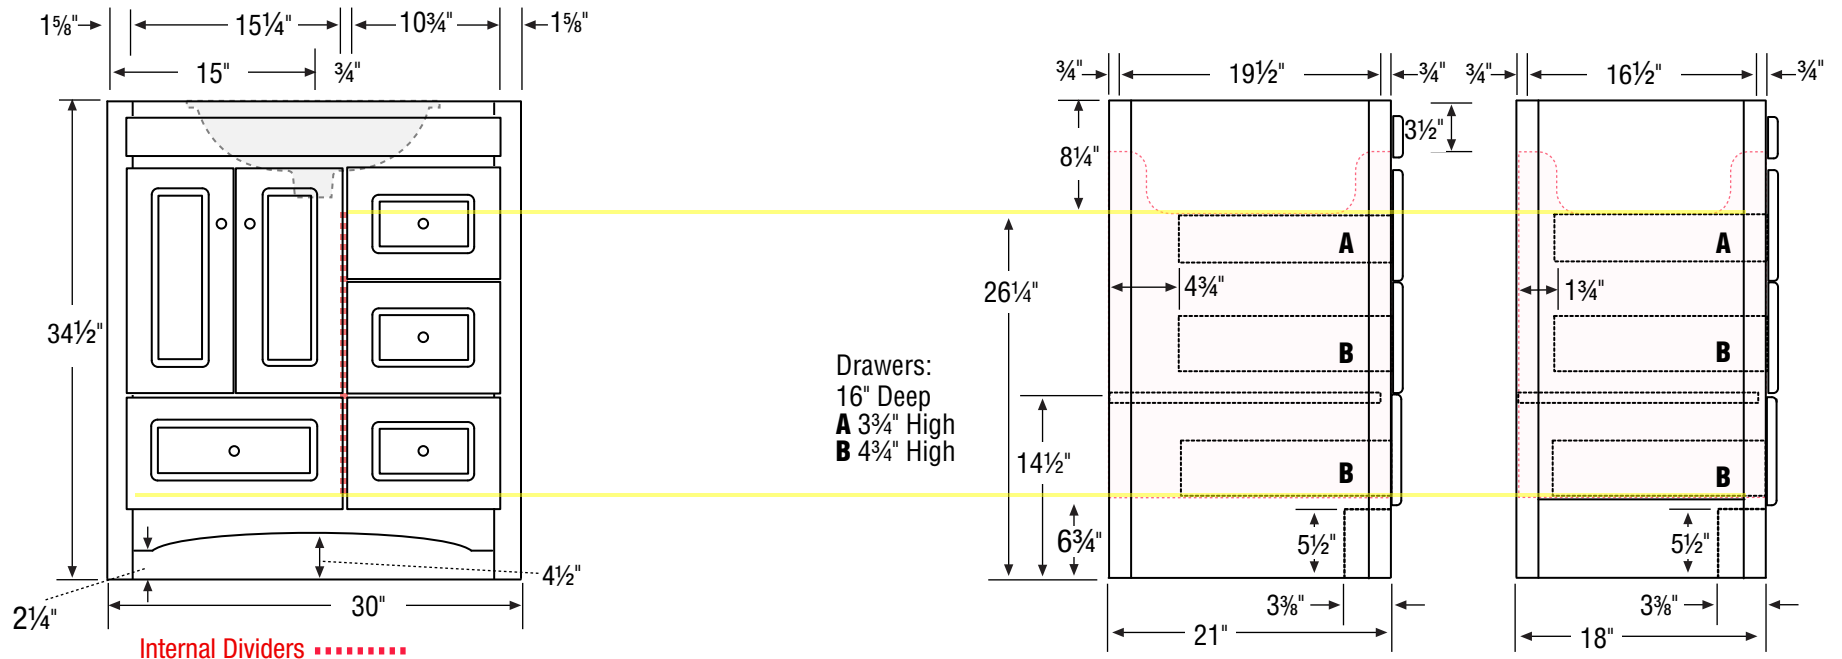

21" Deep or 18" Deep option.

48" Vanity (47.5" Actual)

47.5" Wide
 34.5" High
 21" or 18" Deep

Drawers:
 16" Deep
A 3 3/4" High
B 4 3/4" High

21" Deep or 18" Deep option.

42" Vanity
(41.5" Actual)

41.5" Wide
 34.5" High
 21" or 18" Deep

Basin placement range varies with brand and model. Shown is for Kohler 2210.

21" Deep or 18" Deep option.

36" Vanity

Right Hand or Left Hand Drawers

36" Wide
34.5" High
21" or 18" Deep

Basin placement range varies with brand and model. Shown is for Kohler 2210.
Offset basin placement not recommended for 30" wide vanities.

21" Deep or 18" Deep option.

30" Vanity

Right Hand or Left Hand Drawers

30" Wide
34.5" High
21" or 18" Deep

Basin placement range varies with brand and model. Shown is for Kohler 2210.
Offset basin placement not recommended for 30" wide vanities.

24.5" Wide
34.5" High
21" or 18" Deep

19½" Accent Linen

19½" Wide
69½" High
21" or 18" Deep
Crown optional

21" Deep or 18" Deep option.