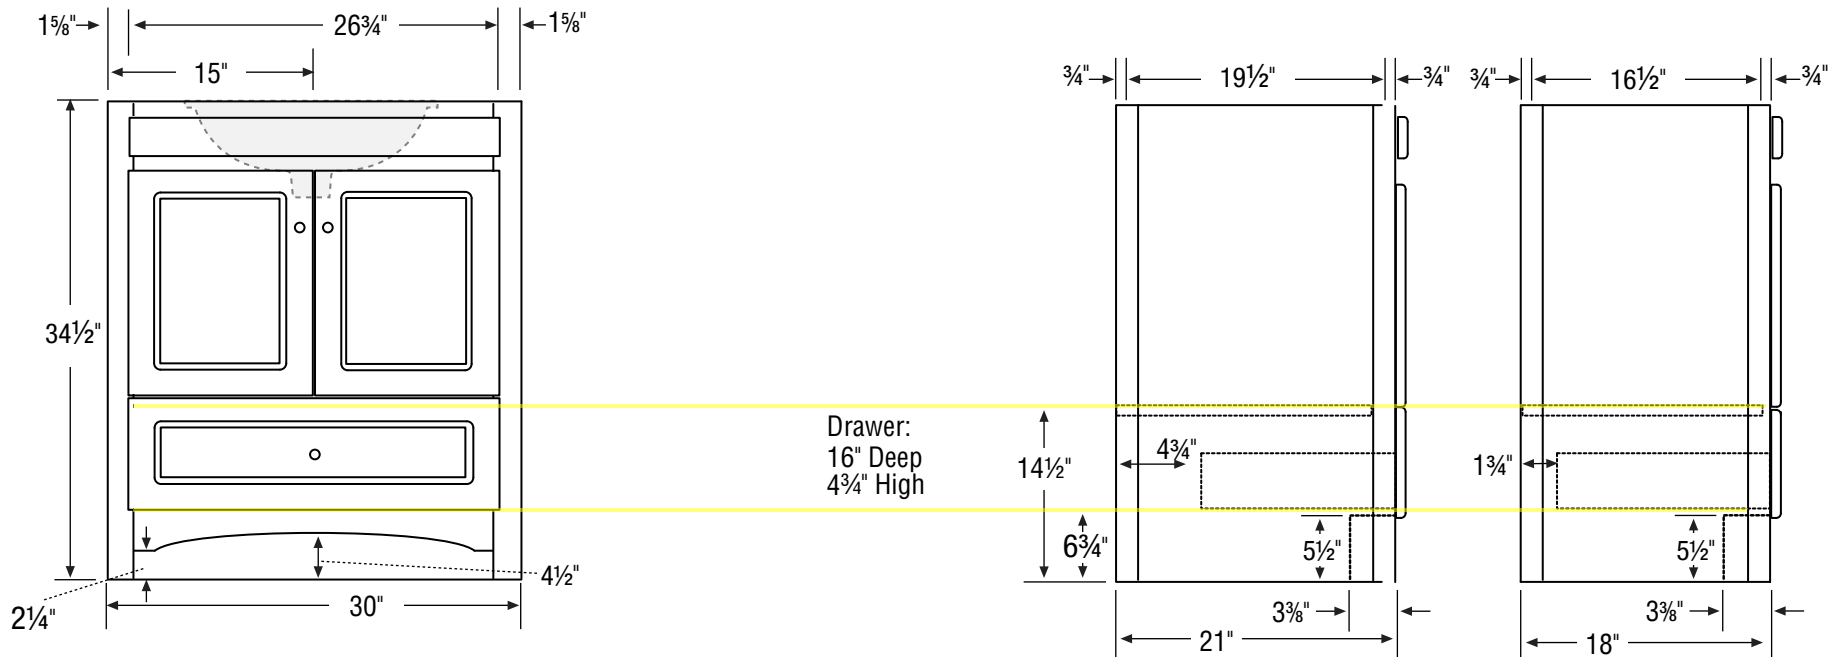

21" Deep or 18" Deep option.

48" Vanity (47.5" Actual)

47.5" Wide
 34.5" High
 21" or 18" Deep

Drawers:
 16" Deep
A 3 3/4" High
B 4 3/4" High

21" Deep or 18" Deep option.

42" Vanity
(41.5" Actual)

41.5" Wide
 34.5" High
 21" or 18" Deep

21" Deep or 18" Deep option.

30" Vanity

Right Hand or Left Hand Drawers

30" Wide
34.5" High
21" or 18" Deep

Basin placement range varies with brand and model. Shown is for Kohler 2210.
Offset basin placement not recommended for 30" wide vanities.

21" Deep or 18" Deep option.

30" Standard Base Vanity

30" Wide
34.5" High
21" or 18" Deep

Basin placement range varies with brand and model. Shown is for Kohler 2210.

21" Deep or 18" Deep option.

24" Vanity
(24.5" Actual)

24.5" Wide
34.5" High
21" or 18" Deep

19½" Accent Linen

19½" Wide
69½" High
21" or 18" Deep
Crown optional

21" Deep or 18" Deep option.