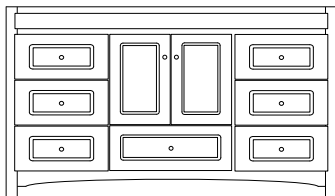

Basin placement range varies with brand and model. Shown is for Kohler 2210.

Drawers:
16" Deep
A 3 3/4" High
B 4 3/4" High

21" Deep or 18" Deep option.

60" Double Basin Vanity

60" Wide
34.5" High
21" or 18" Deep

Internal Dividers

Basin placement range varies with brand and model. Shown is for Kohler 2210.

21" Deep or 18" Deep option.

60" Center Basin Vanity

60" Wide
34.5" High
21" or 18" Deep

Internal Dividers

Drawers:
 16" Deep
A 3 3/4" High
B 4 3/4" High

21" Deep or 18" Deep option.

48" Vanity (47.5" Actual)

47.5" Wide
 34.5" High
 21" or 18" Deep

Drawers:
 16" Deep
A 3 3/4" High
B 4 3/4" High

21" Deep or 18" Deep option.

42" Vanity
(41.5" Actual)

41.5" Wide
 34.5" High
 21" or 18" Deep