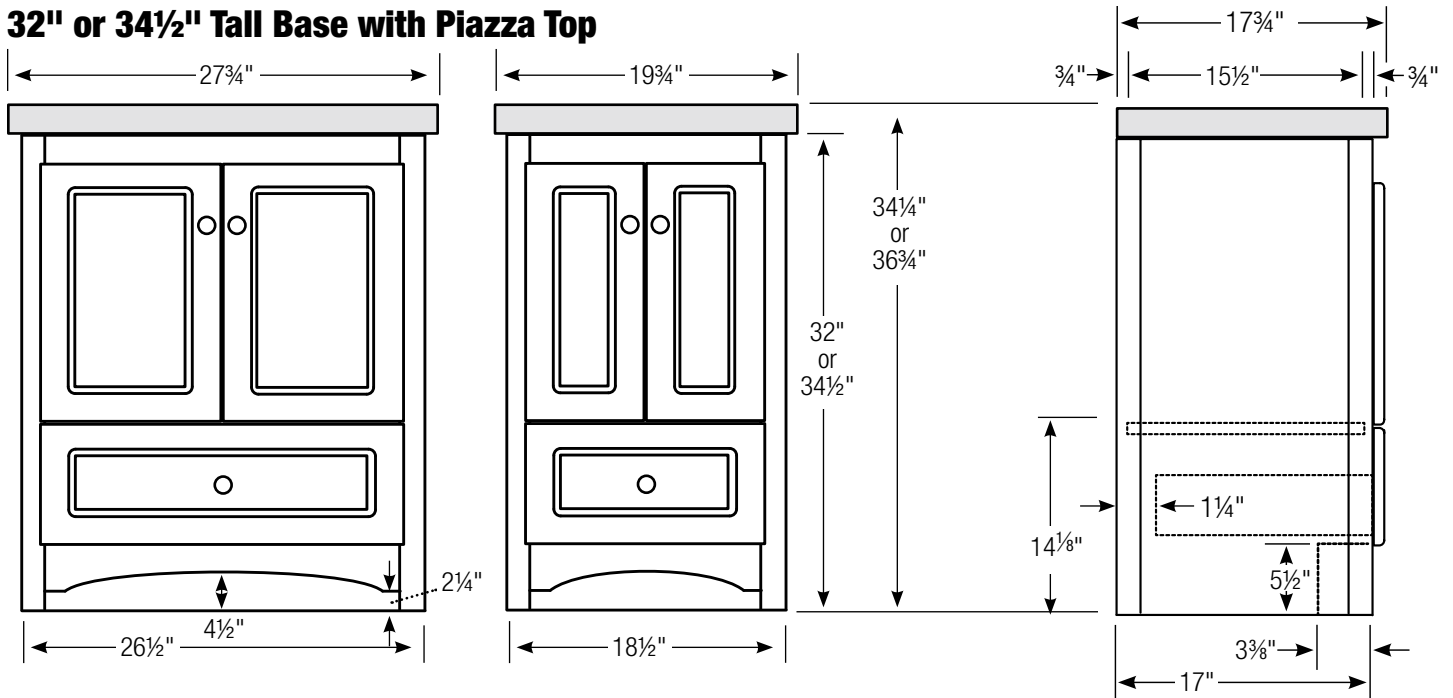

32" or 34¹/₂" Tall Base with Piazza Top

Piazza Tops

28" & 20" Accent Style EuroLavs with Piazza Tops

27³/₄" or 19³/₄" wide overall (with basin)
34¹/₄" or 36³/₄" high overall (with basin)
17³/₄" front-to-back overall (with basin)

32" or 34¹/₂" Tall Base with Piazza Top

Piazza Tops

28" & 20" Wall Mount EuroLavs with Piazza Tops

27³/₄" or 19³/₄" Wide Overall (with basin)
19³/₄" Tall Overall; Height determined by position on wall
17³/₄" Deep Overall (with basin)

19³/₄" Tall Base with Piazza Top

Piazza Tops

30" & 26" Cabinet Style EuroLavs

30" or 26" wide overall
34³/₄" or 37¹/₄" high overall (incl. backsplash)
19" front-to-back overall

AZZURA 26"

AZZURA 30"

30" & 26" Furniture Style EuroLavs

30" or 26" wide overall
34¾" or 37¼" high overall (incl. backsplash)
19" front-to-back overall

AZZURA 26"

AZZURA 30"

30" & 26" Accent Style EuroLavs

30" or 26" wide overall
34¾" or 37¼" high overall (incl. backsplash)
19" front-to-back overall