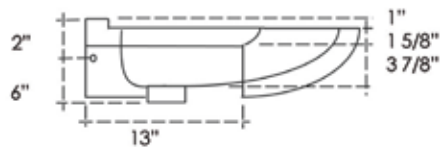

32" or 34¹/₂" Tall Base with Piazza Top

Piazza Tops

28" & 20" Accent Style EuroLavs with Piazza Tops

27³/₄" or 19³/₄" wide overall (with basin)
34¹/₄" or 36³/₄" high overall (with basin)
17³/₄" front-to-back overall (with basin)

32" or 34¹/₂" Tall Base with Piazza Top

Piazza Tops

28" & 20" Wall Mount EuroLavs with Piazza Tops

27³/₄" or 19³/₄" Wide Overall (with basin)
19³/₄" Tall Overall; Height determined by position on wall
17³/₄" Deep Overall (with basin)

19³/₄" Tall Base with Piazza Top

Piazza Tops

30" & 26" Cabinet Style EuroLavs

30" or 26" wide overall
34³/₄" or 37¹/₄" high overall (incl. backsplash)
19" front-to-back overall

AZZURA 26"

AZZURA 30"

30" & 26" Furniture Style EuroLavs

30" or 26" wide overall
34¾" or 37¼" high overall (incl. backsplash)
19" front-to-back overall

AZZURA 26"

AZZURA 30"

30" & 26" Accent Style EuroLavs

30" or 26" wide overall
34¾" or 37¼" high overall (incl. backsplash)
19" front-to-back overall