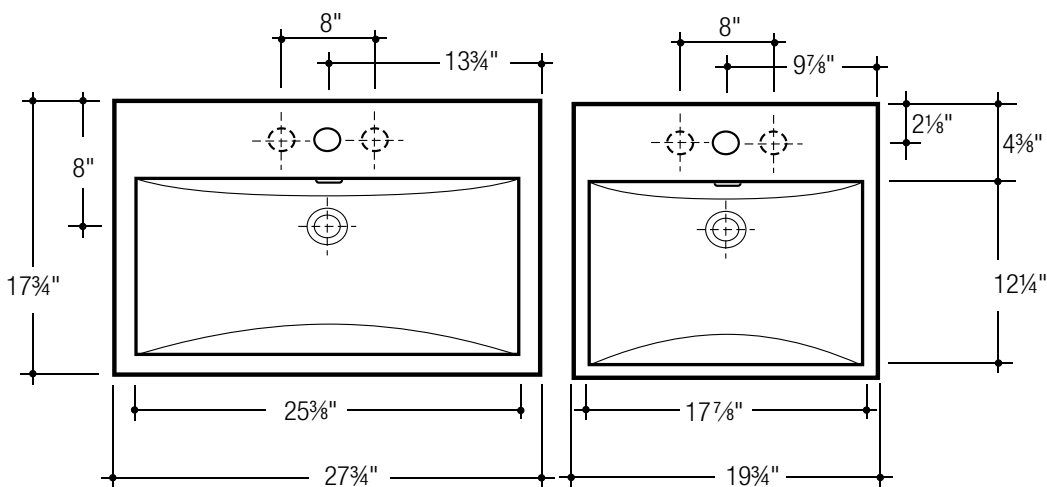

32" or 34¹/₂" Tall Base with Piazza Top

Piazza Tops

28" & 20" Accent Style EuroLavs with Piazza Tops

27³/₄" or 19³/₄" wide overall (with basin)
34¹/₄" or 36³/₄" high overall (with basin)
17³/₄" front-to-back overall (with basin)

32" or 34¹/₂" Tall Base with Piazza Top

Piazza Tops

28" & 20" Wall Mount EuroLavs with Piazza Tops

27³/₄" or 19³/₄" Wide Overall (with basin)
19³/₄" Tall Overall; Height determined by position on wall
17³/₄" Deep Overall (with basin)

19³/₄" Tall Base with Piazza Top

Piazza Tops

30" & 26" Cabinet Style EuroLavs

30" or 26" wide overall
34³/₄" or 37¹/₄" high overall (incl. backsplash)
19" front-to-back overall

AZZURA 26"

AZZURA 30"

30" & 26" Furniture Style EuroLavs

30" or 26" wide overall
34¾" or 37¼" high overall (incl. backsplash)
19" front-to-back overall

AZZURA 26"

AZZURA 30"

30" & 26" Accent Style EuroLavs

30" or 26" wide overall
34¾" or 37¼" high overall (incl. backsplash)
19" front-to-back overall