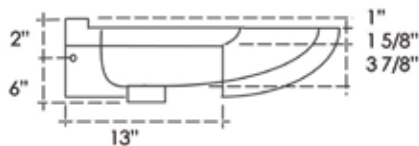

32" or 34¹/₂" Tall Base with Piazza Top

Piazza Tops

28" & 20" Accent Style EuroLavs with Piazza Tops

27³/₄" or 19³/₄" wide overall (with basin)
34¹/₄" or 36³/₄" high overall (with basin)
17³/₄" front-to-back overall (with basin)

32" or 34¹/₂" Tall Base with Piazza Top

Piazza Tops

28" & 20" Wall Mount EuroLavs with Piazza Tops

27³/₄" or 19³/₄" Wide Overall (with basin)
19³/₄" Tall Overall; Height determined by position on wall
17³/₄" Deep Overall (with basin)

19³/₄" Tall Base with Piazza Top

Piazza Tops

30" & 26" Cabinet Style EuroLavs

30" or 26" wide overall
34³/₄" or 37¹/₄" high overall (incl. backsplash)
19" front-to-back overall

AZZURA 26"

AZZURA 30"

30" & 26" Furniture Style EuroLavs

30" or 26" wide overall
34¾" or 37¼" high overall (incl. backsplash)
19" front-to-back overall

AZZURA 26"

AZZURA 30"

30" & 26" Accent Style EuroLavs

30" or 26" wide overall
34¾" or 37¼" high overall (incl. backsplash)
19" front-to-back overall