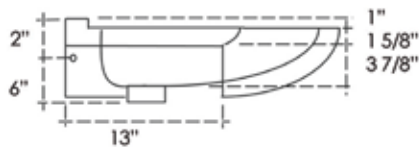

32" or 34¹/₂" Tall Base with Piazza Top

Piazza Tops

28" & 20" Accent Style EuroLavs with Piazza Tops

27³/₄" or 19³/₄" wide overall (with basin)
34¹/₄" or 36³/₄" high overall (with basin)
17³/₄" front-to-back overall (with basin)

32" or 34¹/₂" Tall Base with Piazza Top

Piazza Tops

28" & 20" Wall Mount EuroLavs with Piazza Tops

27³/₄" or 19³/₄" Wide Overall (with basin)
19³/₄" Tall Overall; Height determined by position on wall
17³/₄" Deep Overall (with basin)

19³/₄" Tall Base with Piazza Top

Piazza Tops

30" & 26" Cabinet Style EuroLavs

30" or 26" wide overall
34³/₄" or 37¹/₄" high overall (incl. backsplash)
19" front-to-back overall

AZZURA 26"

AZZURA 30"

30" & 26" Furniture Style EuroLavs

30" or 26" wide overall
34¾" or 37¼" high overall (incl. backsplash)
19" front-to-back overall

AZZURA 26"

AZZURA 30"

30" & 26" Accent Style EuroLavs

30" or 26" wide overall
34¾" or 37¼" high overall (incl. backsplash)
19" front-to-back overall