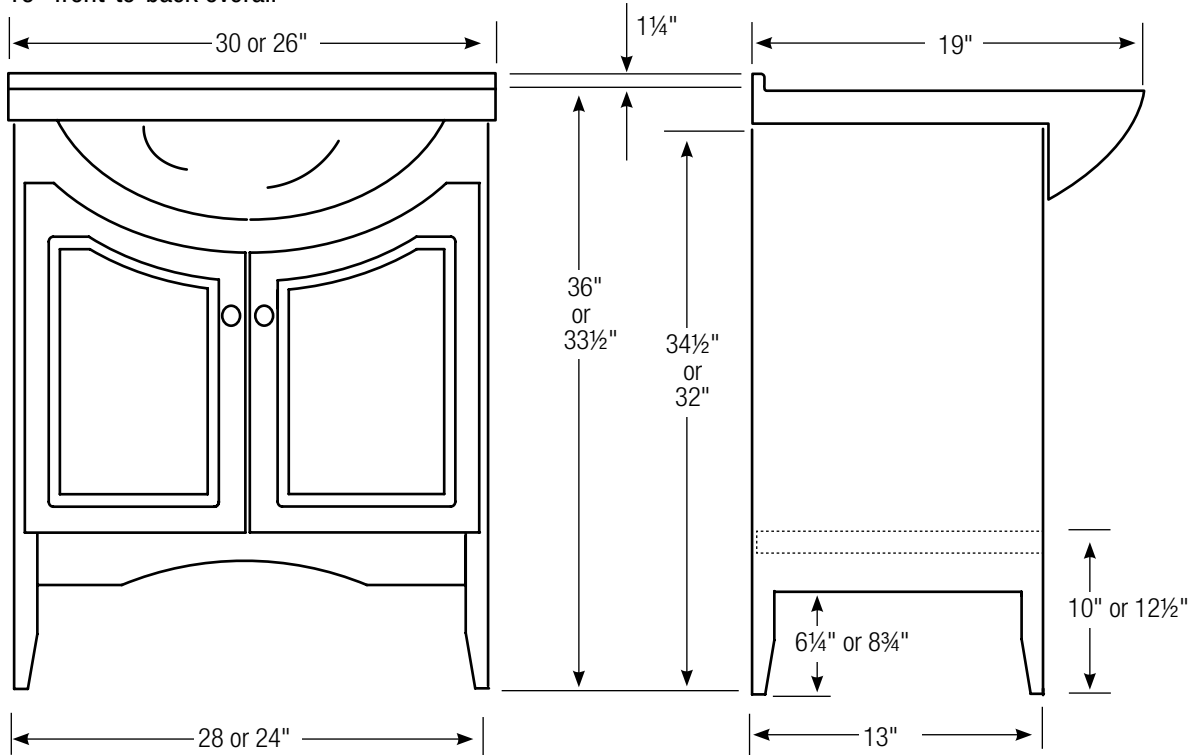

32" or 34¹/₂" Tall Base with Piazza Top

Piazza Tops

28" & 20" Accent Style EuroLavs with Piazza Tops

27³/₄" or 19³/₄" wide overall (with basin)
34¹/₄" or 36³/₄" high overall (with basin)
17³/₄" front-to-back overall (with basin)

32" or 34¹/₂" Tall Base with Piazza Top

Piazza Tops

28" & 20" Wall Mount EuroLavs with Piazza Tops

27³/₄" or 19³/₄" Wide Overall (with basin)
19³/₄" Tall Overall; Height determined by position on wall
17³/₄" Deep Overall (with basin)

19³/₄" Tall Base with Piazza Top

Piazza Tops

30" & 26" Cabinet Style EuroLavs

30" or 26" wide overall
34³/₄" or 37¹/₄" high overall (incl. backsplash)
19" front-to-back overall

AZZURA 26"

AZZURA 30"

30" & 26" Furniture Style EuroLavs

30" or 26" wide overall
34¾" or 37¼" high overall (incl. backsplash)
19" front-to-back overall

AZZURA 26"

AZZURA 30"

30" & 26" Accent Style EuroLavs

30" or 26" wide overall
34¾" or 37¼" high overall (incl. backsplash)
19" front-to-back overall