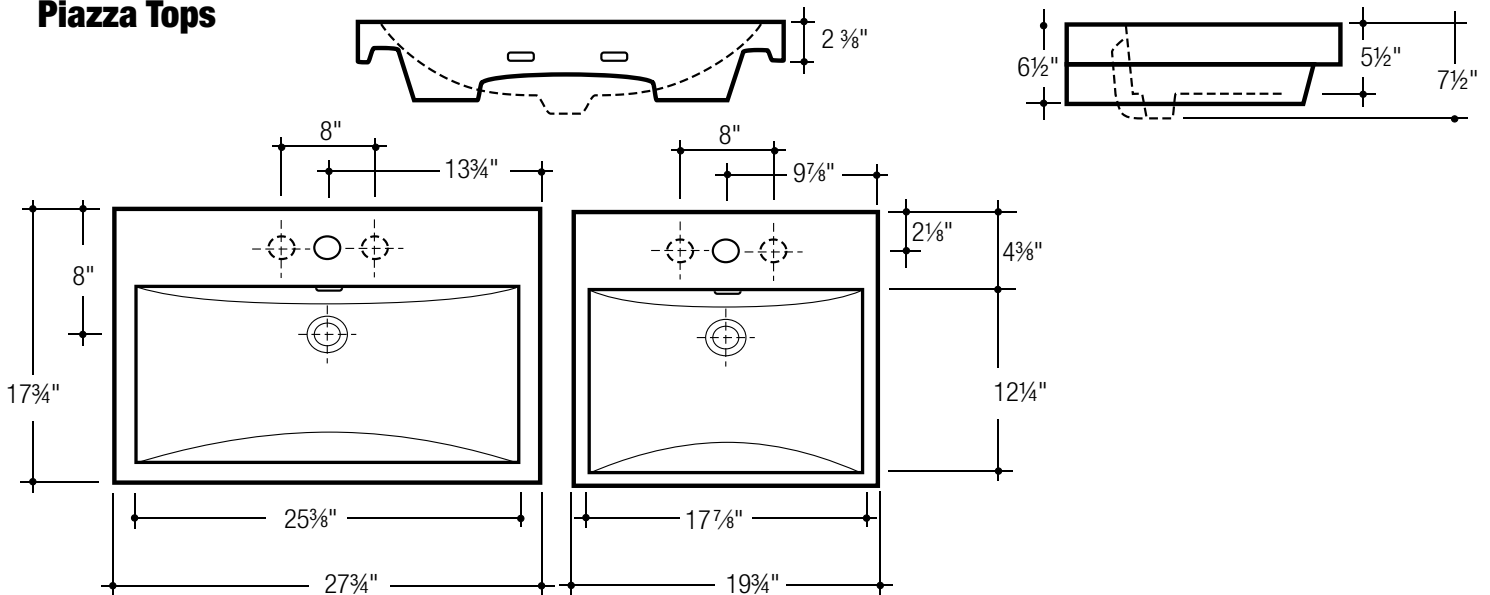

32" or 34 $\frac{1}{2}$ " Tall Base with Piazza Top

Piazza Tops

28" & 20" Furniture Style EuroLavs with Piazza Tops

27³/₄" or 19³/₄" wide overall (with basin)

34¹/₄" or 36³/₄" high overall (with basin)

17³/₄" front-to-back overall (with basin)

32" or 34¹/₂" Tall Base with Piazza Top

Piazza Tops

28" & 20" Accent Style EuroLavs with Piazza Tops

27³/₄" or 19³/₄" wide overall (with basin)
34¹/₄" or 36³/₄" high overall (with basin)
17³/₄" front-to-back overall (with basin)

32" or 34¹/₂" Tall Base with Piazza Top

Piazza Tops

28" & 20" Wall Mount EuroLavs with Piazza Tops

27³/₄" or 19³/₄" Wide Overall (with basin)
19³/₄" Tall Overall; Height determined by position on wall
17³/₄" Deep Overall (with basin)

30" or 26" wide overall
34¾" or 37¼" high overall (incl. backsplash)
19" front-to-back overall

AZZURA 26"

AZZURA 30"

30" & 26" Accent Style EuroLavs

30" or 26" wide overall
34¾" or 37¼" high overall (incl. backsplash)
19" front-to-back overall