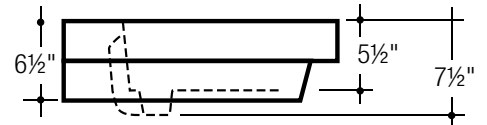

32" or 34 $\frac{1}{2}$ " Tall Base with Piazza Top

Piazza Tops

28" & 20" Furniture Style EuroLavs with Piazza Tops

27³/₄" or 19³/₄" wide overall (with basin)

34¹/₄" or 36³/₄" high overall (with basin)

17³/₄" front-to-back overall (with basin)

32" or 34¹/₂" Tall Base with Piazza Top

Piazza Tops

28" & 20" Accent Style EuroLavs with Piazza Tops

27³/₄" or 19³/₄" wide overall (with basin)
34¹/₄" or 36³/₄" high overall (with basin)
17³/₄" front-to-back overall (with basin)

32" or 34¹/₂" Tall Base with Piazza Top

Piazza Tops

28" & 20" Wall Mount EuroLavs with Piazza Tops

27³/₄" or 19³/₄" Wide Overall (with basin)
19³/₄" Tall Overall; Height determined by position on wall
17³/₄" Deep Overall (with basin)

19³/₄" Tall Base with Piazza Top

Piazza Tops

30" & 26" Cabinet Style EuroLavs

30" or 26" wide overall
34³/₄" or 37¹/₄" high overall (incl. backsplash)
19" front-to-back overall

AZZURA 26"

AZZURA 30"

30" & 26" Furniture Style EuroLavs