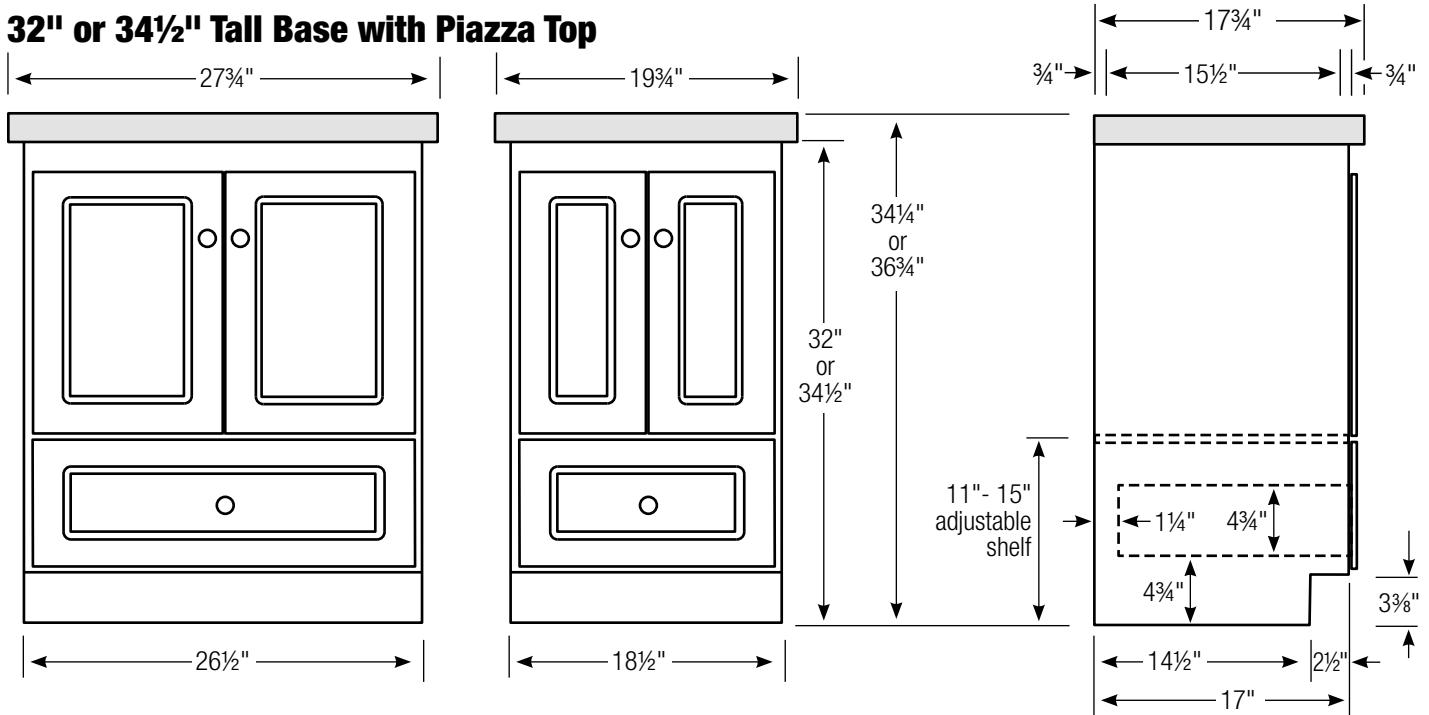

28" & 20" Cabinet Style EuroLavs with Piazza Tops

27 $\frac{3}{4}$ " or 19 $\frac{3}{4}$ " wide overall (with basin)
34 $\frac{1}{4}$ " or 36 $\frac{3}{4}$ " high overall (with basin)
17 $\frac{3}{4}$ " front-to-back overall (with basin)

32" or 34 $\frac{1}{2}$ " Tall Base with Piazza Top

Piazza Tops

28" & 20" Furniture Style EuroLavs with Piazza Tops

27³/₄" or 19³/₄" wide overall (with basin)

34¹/₄" or 36³/₄" high overall (with basin)

17³/₄" front-to-back overall (with basin)

32" or 34¹/₂" Tall Base with Piazza Top

Piazza Tops

28" & 20" Accent Style EuroLavs with Piazza Tops

27³/₄" or 19³/₄" wide overall (with basin)
34¹/₄" or 36³/₄" high overall (with basin)
17³/₄" front-to-back overall (with basin)

32" or 34¹/₂" Tall Base with Piazza Top

Piazza Tops

28" & 20" Wall Mount EuroLavs with Piazza Tops

27³/₄" or 19³/₄" Wide Overall (with basin)
19³/₄" Tall Overall; Height determined by position on wall
17³/₄" Deep Overall (with basin)