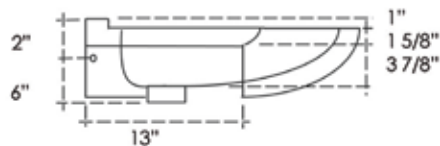

32" or 34¹/₂" Tall Base with Piazza Top

Piazza Tops

28" & 20" Accent Style EuroLavs with Piazza Tops

27³/₄" or 19³/₄" wide overall (with basin)
34¹/₄" or 36³/₄" high overall (with basin)
17³/₄" front-to-back overall (with basin)

32" or 34¹/₂" Tall Base with Piazza Top

Piazza Tops

28" & 20" Wall Mount EuroLavs with Piazza Tops

27³/₄" or 19³/₄" Wide Overall (with basin)
19³/₄" Tall Overall; Height determined by position on wall
17³/₄" Deep Overall (with basin)

19³/₄" Tall Base with Piazza Top

Piazza Tops

30" & 26" Cabinet Style EuroLavs

30" or 26" wide overall
34³/₄" or 37¹/₄" high overall (incl. backsplash)
19" front-to-back overall

AZZURA 26"

AZZURA 30"

30" & 26" Furniture Style EuroLavs

30" or 26" wide overall
34¾" or 37¼" high overall (incl. backsplash)
19" front-to-back overall

AZZURA 26"

AZZURA 30"

30" & 26" Accent Style EuroLavs

30" or 26" wide overall
34¾" or 37¼" high overall (incl. backsplash)
19" front-to-back overall