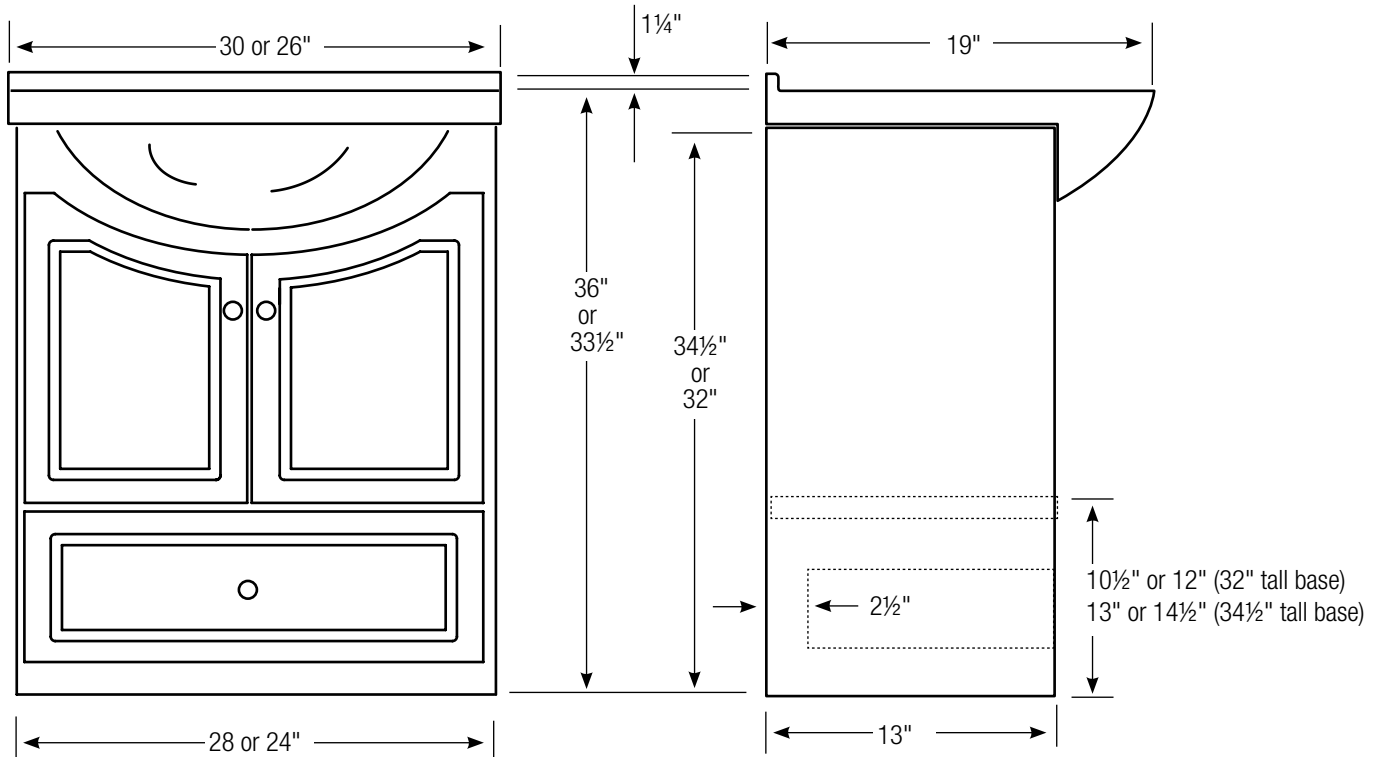

32" or 34¹/₂" Tall Base with Piazza Top

Piazza Tops

28" & 20" Wall Mount EuroLavs with Piazza Tops

27³/₄" or 19³/₄" Wide Overall (with basin)
19³/₄" Tall Overall; Height determined by position on wall
17³/₄" Deep Overall (with basin)

19³/₄" Tall Base with Piazza Top

Piazza Tops

30" & 26" Cabinet Style EuroLavs

30" or 26" wide overall
34³/₄" or 37¹/₄" high overall (incl. backsplash)
19" front-to-back overall

AZZURA 26"

AZZURA 30"

30" & 26" Furniture Style EuroLavs

30" or 26" wide overall
34¾" or 37¼" high overall (incl. backsplash)
19" front-to-back overall

AZZURA 26"

AZZURA 30"

30" & 26" Accent Style EuroLavs

30" or 26" wide overall
34¾" or 37¼" high overall (incl. backsplash)
19" front-to-back overall