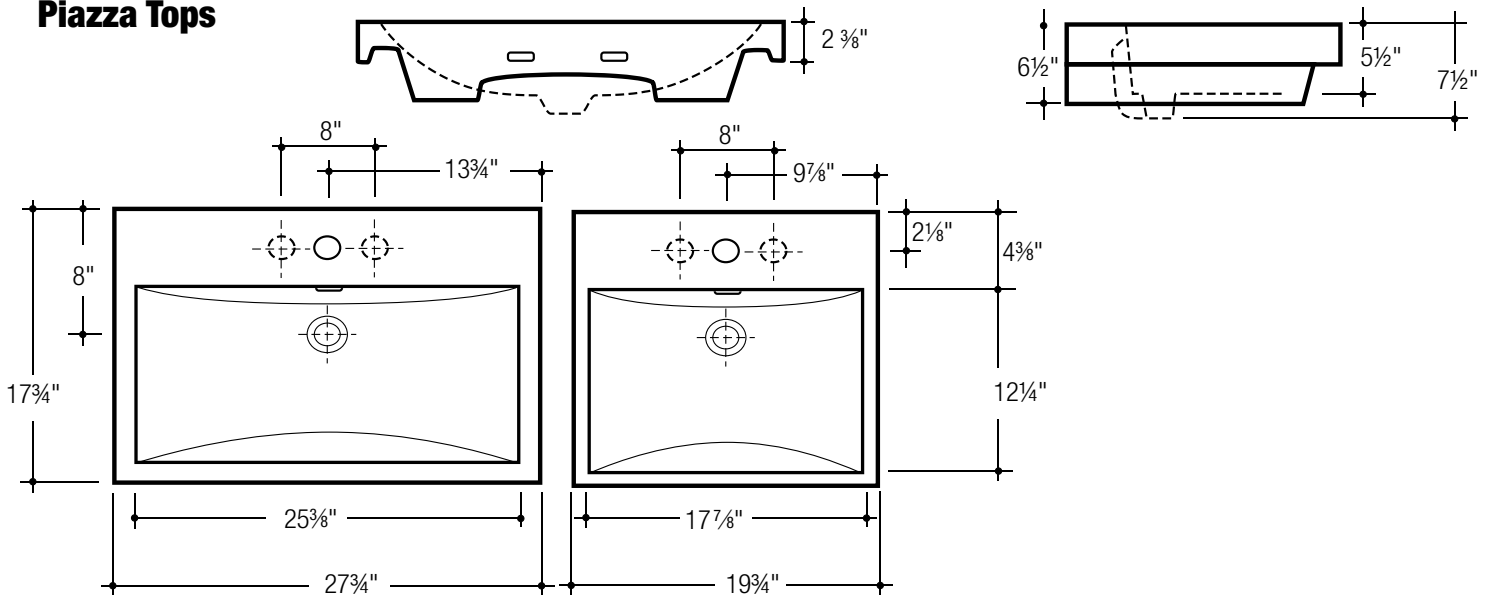

32" or 34 $\frac{1}{2}$ " Tall Base with Piazza Top

Piazza Tops

28" & 20" Furniture Style EuroLavs with Piazza Tops

27³/₄" or 19³/₄" wide overall (with basin)

34¹/₄" or 36³/₄" high overall (with basin)

17³/₄" front-to-back overall (with basin)

32" or 34¹/₂" Tall Base with Piazza Top

Piazza Tops

28" & 20" Accent Style EuroLavs with Piazza Tops

27³/₄" or 19³/₄" wide overall (with basin)
34¹/₄" or 36³/₄" high overall (with basin)
17³/₄" front-to-back overall (with basin)

32" or 34¹/₂" Tall Base with Piazza Top

Piazza Tops

28" & 20" Wall Mount EuroLavs with Piazza Tops

27³/₄" or 19³/₄" Wide Overall (with basin)
19³/₄" Tall Overall; Height determined by position on wall
17³/₄" Deep Overall (with basin)

30" or 26" wide overall
34¾" or 37¼" high overall (incl. backsplash)
19" front-to-back overall

AZZURA 26"

AZZURA 30"

30" & 26" Accent Style EuroLavs

30" or 26" wide overall
34¾" or 37¼" high overall (incl. backsplash)
19" front-to-back overall