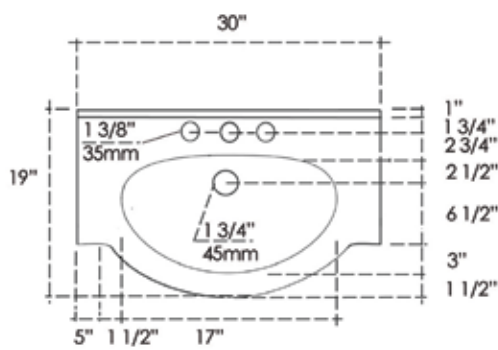

32" or 34¹/₂" Tall Base with Piazza Top

Piazza Tops

28" & 20" Accent Style EuroLavs with Piazza Tops

27³/₄" or 19³/₄" wide overall (with basin)
34¹/₄" or 36³/₄" high overall (with basin)
17³/₄" front-to-back overall (with basin)

32" or 34¹/₂" Tall Base with Piazza Top

Piazza Tops

28" & 20" Wall Mount EuroLavs with Piazza Tops

27³/₄" or 19³/₄" Wide Overall (with basin)
19³/₄" Tall Overall; Height determined by position on wall
17³/₄" Deep Overall (with basin)

19³/₄" Tall Base with Piazza Top

Piazza Tops

30" & 26" Cabinet Style EuroLavs

30" or 26" wide overall
34³/₄" or 37¹/₄" high overall (incl. backsplash)
19" front-to-back overall

AZZURA 26"

AZZURA 30"

30" & 26" Furniture Style EuroLavs

30" or 26" wide overall
34¾" or 37¼" high overall (incl. backsplash)
19" front-to-back overall

AZZURA 26"

AZZURA 30"

30" & 26" Accent Style EuroLavs

30" or 26" wide overall
34¾" or 37¼" high overall (incl. backsplash)
19" front-to-back overall