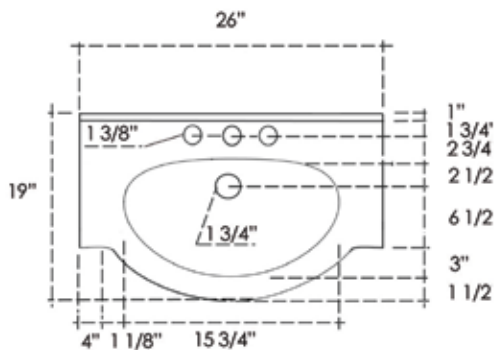

32" or 34¹/₂" Tall Base with Piazza Top

Piazza Tops

28" & 20" Accent Style EuroLavs with Piazza Tops

27³/₄" or 19³/₄" wide overall (with basin)
34¹/₄" or 36³/₄" high overall (with basin)
17³/₄" front-to-back overall (with basin)

32" or 34¹/₂" Tall Base with Piazza Top

Piazza Tops

28" & 20" Wall Mount EuroLavs with Piazza Tops

27³/₄" or 19³/₄" Wide Overall (with basin)
19³/₄" Tall Overall; Height determined by position on wall
17³/₄" Deep Overall (with basin)

19³/₄" Tall Base with Piazza Top

Piazza Tops

30" & 26" Cabinet Style EuroLavs

30" or 26" wide overall
34³/₄" or 37¹/₄" high overall (incl. backsplash)
19" front-to-back overall

AZZURA 26"

AZZURA 30"

30" & 26" Furniture Style EuroLavs

30" or 26" wide overall
34¾" or 37¼" high overall (incl. backsplash)
19" front-to-back overall

AZZURA 26"

AZZURA 30"

30" & 26" Accent Style EuroLavs

30" or 26" wide overall
34¾" or 37¼" high overall (incl. backsplash)
19" front-to-back overall