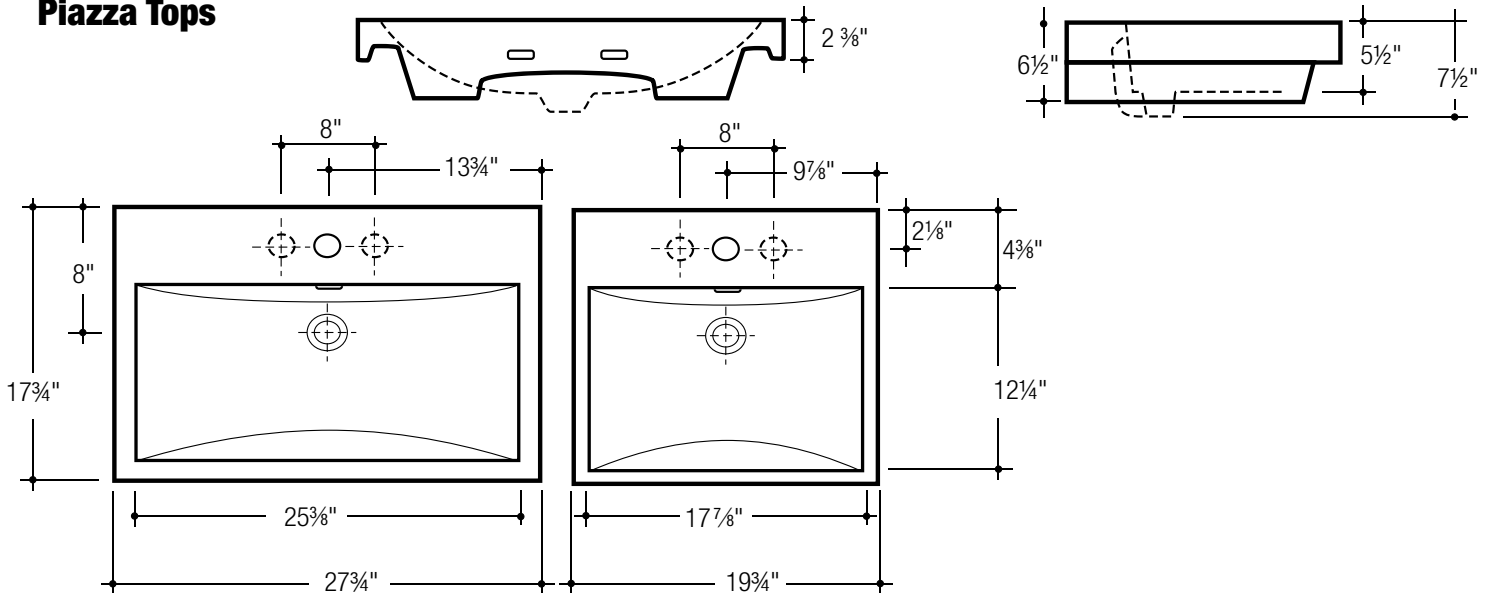

28" & 20" Cabinet Style EuroLavs with Piazza Tops

27 $\frac{3}{4}$ " or 19 $\frac{3}{4}$ " wide overall (with basin)
34 $\frac{1}{4}$ " or 36 $\frac{3}{4}$ " high overall (with basin)
17 $\frac{3}{4}$ " front-to-back overall (with basin)

32" or 34 $\frac{1}{2}$ " Tall Base with Piazza Top

Piazza Tops

28" & 20" Furniture Style EuroLavs with Piazza Tops

27³/₄" or 19³/₄" wide overall (with basin)

34¹/₄" or 36³/₄" high overall (with basin)

17³/₄" front-to-back overall (with basin)

32" or 34¹/₂" Tall Base with Piazza Top

Piazza Tops

28" & 20" Accent Style EuroLavs with Piazza Tops

27³/₄" or 19³/₄" wide overall (with basin)
34¹/₄" or 36³/₄" high overall (with basin)
17³/₄" front-to-back overall (with basin)

32" or 34¹/₂" Tall Base with Piazza Top

Piazza Tops

28" & 20" Wall Mount EuroLavs with Piazza Tops

27³/₄" or 19³/₄" Wide Overall (with basin)
19³/₄" Tall Overall; Height determined by position on wall
17³/₄" Deep Overall (with basin)