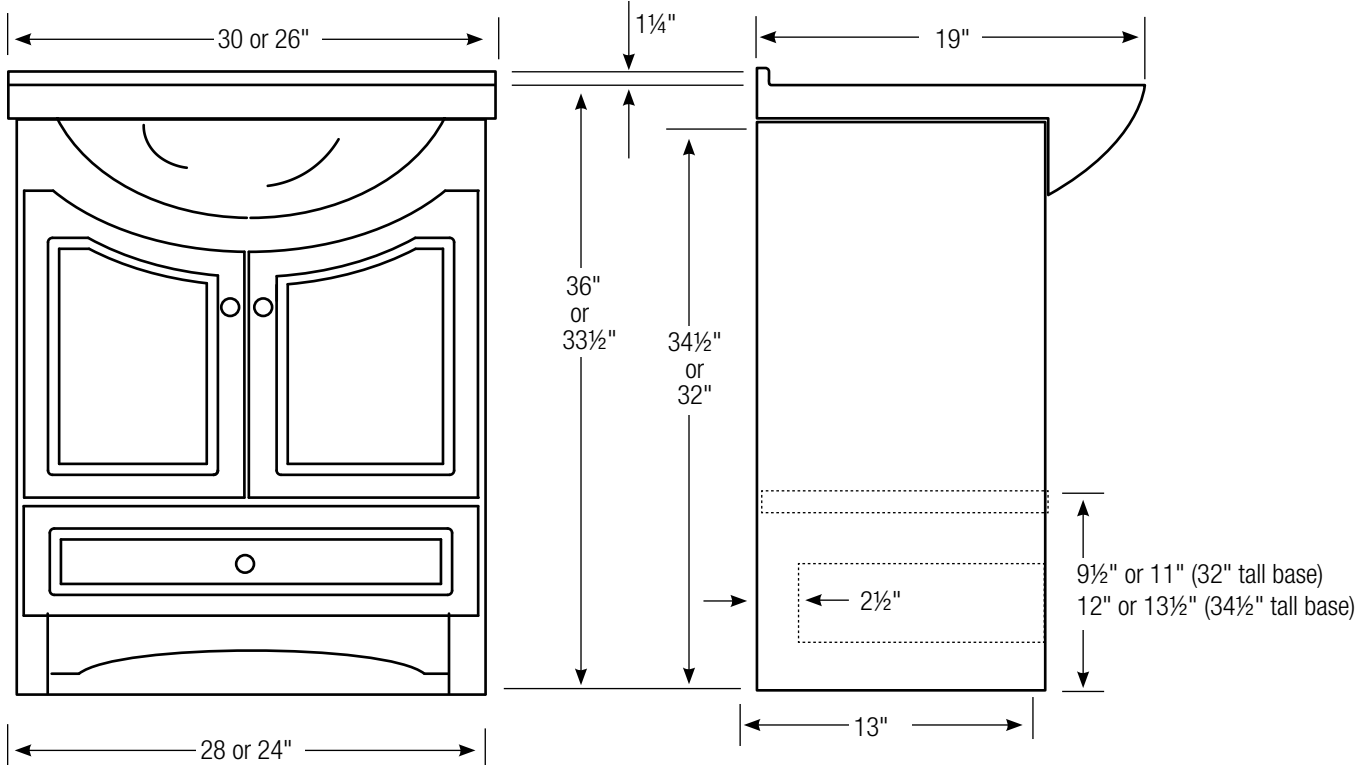

32" or 34¹/₂" Tall Base with Piazza Top

Piazza Tops

28" & 20" Wall Mount EuroLavs with Piazza Tops

27³/₄" or 19³/₄" Wide Overall (with basin)
19³/₄" Tall Overall; Height determined by position on wall
17³/₄" Deep Overall (with basin)

19³/₄" Tall Base with Piazza Top

Piazza Tops

30" & 26" Cabinet Style EuroLavs

30" or 26" wide overall
34³/₄" or 37¹/₄" high overall (incl. backsplash)
19" front-to-back overall

AZZURA 26"

AZZURA 30"

30" & 26" Furniture Style EuroLavs

30" or 26" wide overall
34¾" or 37¼" high overall (incl. backsplash)
19" front-to-back overall

AZZURA 26"

AZZURA 30"

30" & 26" Accent Style EuroLavs

30" or 26" wide overall
34¾" or 37¼" high overall (incl. backsplash)
19" front-to-back overall

AZZURA 26"

AZZURA 30"