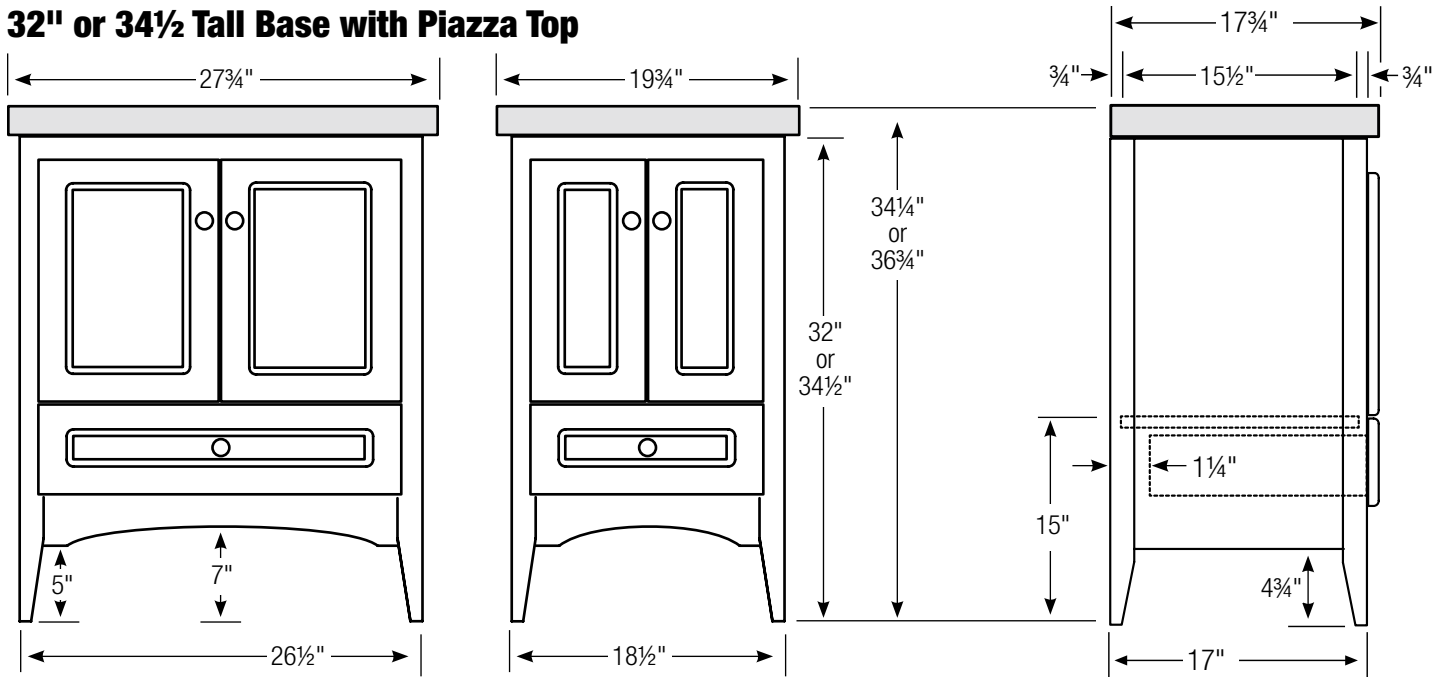

32" or 34 $\frac{1}{2}$ " Tall Base with Piazza Top

Piazza Tops

28" & 20" Furniture Style EuroLavs with Piazza Tops

27³/₄" or 19³/₄" wide overall (with basin)

34¹/₄" or 36³/₄" high overall (with basin)

17³/₄" front-to-back overall (with basin)

32" or 34¹/₂" Tall Base with Piazza Top

Piazza Tops

28" & 20" Accent Style EuroLavs with Piazza Tops

27³/₄" or 19³/₄" wide overall (with basin)
34¹/₄" or 36³/₄" high overall (with basin)
17³/₄" front-to-back overall (with basin)

32" or 34¹/₂" Tall Base with Piazza Top

Piazza Tops

28" & 20" Wall Mount EuroLavs with Piazza Tops

27³/₄" or 19³/₄" Wide Overall (with basin)
19³/₄" Tall Overall; Height determined by position on wall
17³/₄" Deep Overall (with basin)

30" or 26" wide overall
34¾" or 37¼" high overall (incl. backsplash)
19" front-to-back overall

AZZURA 26"

AZZURA 30"

30" & 26" Accent Style EuroLavs

30" or 26" wide overall
34¾" or 37¼" high overall (incl. backsplash)
19" front-to-back overall