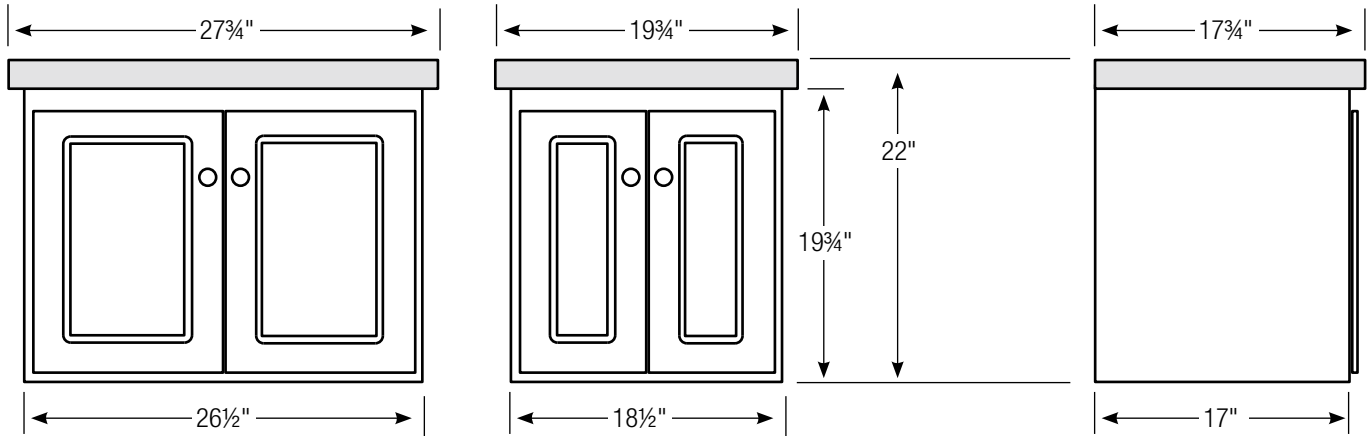

32" or 34¹/₂" Tall Base with Piazza Top

Piazza Tops

28" & 20" Accent Style EuroLavs with Piazza Tops

27³/₄" or 19³/₄" wide overall (with basin)
34¹/₄" or 36³/₄" high overall (with basin)
17³/₄" front-to-back overall (with basin)

32" or 34¹/₂" Tall Base with Piazza Top

Piazza Tops

28" & 20" Wall Mount EuroLavs with Piazza Tops

27³/₄" or 19³/₄" Wide Overall (with basin)
19³/₄" Tall Overall; Height determined by position on wall
17³/₄" Deep Overall (with basin)

19³/₄" Tall Base with Piazza Top

Piazza Tops

30" & 26" Cabinet Style EuroLavs

30" or 26" wide overall
34³/₄" or 37¹/₄" high overall (incl. backsplash)
19" front-to-back overall

AZZURA 26"

AZZURA 30"

30" & 26" Furniture Style EuroLavs

30" or 26" wide overall
34¾" or 37¼" high overall (incl. backsplash)
19" front-to-back overall

AZZURA 26"

AZZURA 30"

30" & 26" Accent Style EuroLavs

30" or 26" wide overall
34¾" or 37¼" high overall (incl. backsplash)
19" front-to-back overall