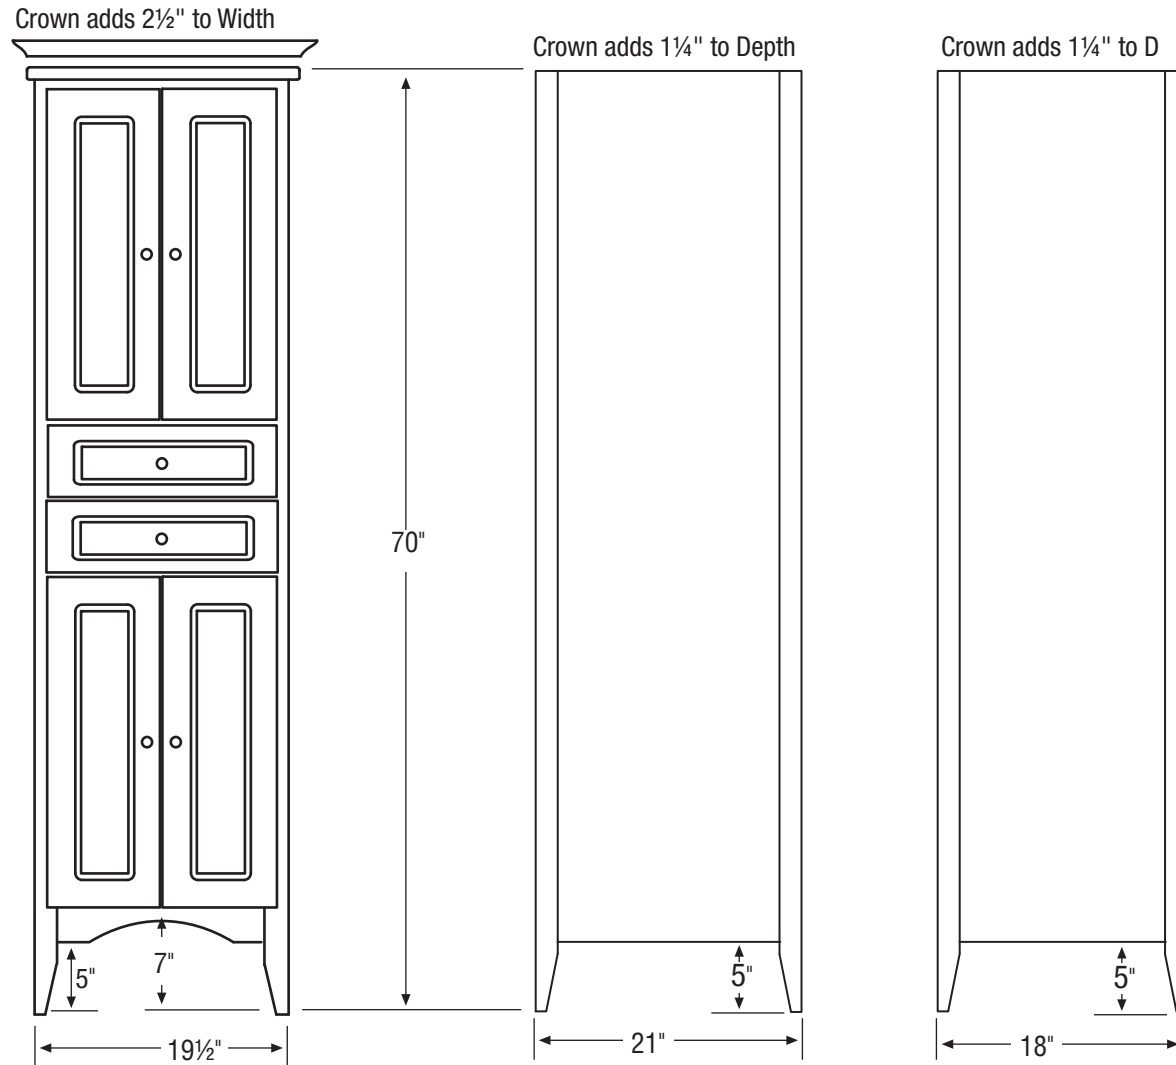

21" Deep or 18" Deep option.

**48" Vanity**  
**(47.5" Actual)**

47.5" Wide  
34.5" High  
21" or 18" Deep

Internal Dividers

Drawers:  
16" Deep  
A 3 3/4" High  
B 4 3/4" High

21" Deep or 18" Deep option.

### 30" Standard Base Vanity

30" Wide  
34.5" High  
21" or 18" Deep

21" Deep or 18" Deep option.

Basin placement range varies with brand and model. Shown is for Kohler 2210.

**24" Vanity**  
**(24.5" Actual)**

24.5" Wide  
34.5" High  
21" or 18" Deep

**19 1/2" Linen**

19 1/2" Wide  
70" High  
21" or 18" Deep

21" Deep or 18" Deep option.