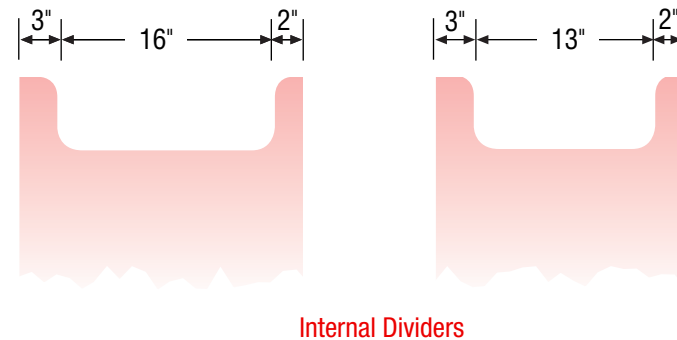

Basin placement range varies with brand and model. Shown is for Kohler 2210.

36" Vanity

Right Hand or Left Hand Drawers

36" Wide
34.5" High
21" or 18" Deep