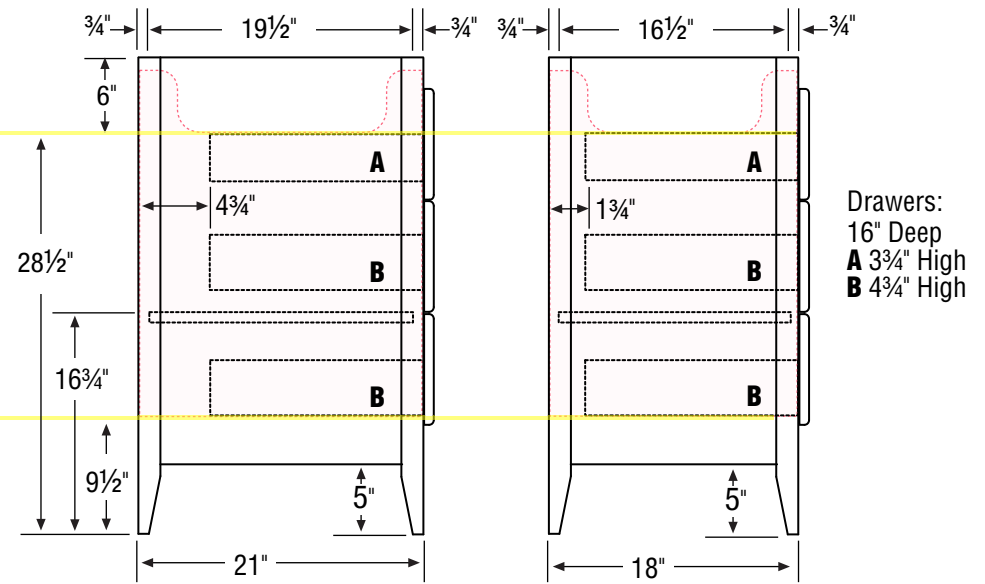

Drawers:  
16" Deep  
A 3 3/4" High  
B 4 3/4" High

21" Deep or 18" Deep option.

Basin placement range varies with brand and model. Shown is for Kohler 2210.

## 60" Double Basin Vanity

60" Wide  
34.5" High  
21" or 18" Deep

Internal Dividers

21" Deep or 18" Deep option.

Basin placement range varies with brand and model. Shown is for Kohler 2210.

### 60" Center Basin Vanity

60" Wide  
34.5" High  
21" or 18" Deep

Internal Dividers

Basin placement range varies with brand and model. Shown is for Kohler 2210.

Drawers:  
16" Deep  
A 3 3/4" High  
B 4 3/4" High

21" Deep or 18" Deep option.

**48" Vanity**  
**(47.5" Actual)**

47.5" Wide  
34.5" High  
21" or 18" Deep

Internal Dividers

Drawers:  
16" Deep  
A 3 3/4" High  
B 4 3/4" High

21" Deep or 18" Deep option.