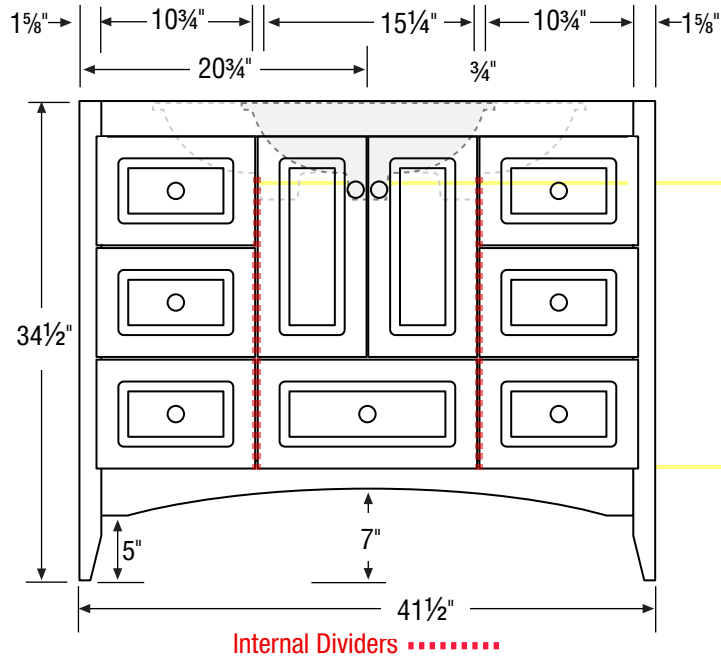

## 60" Double Basin Vanity

60" Wide  
34.5" High  
21" or 18" Deep

Internal Dividers

21" Deep or 18" Deep option.

Basin placement range varies with brand and model. Shown is for Kohler 2210.

### 60" Center Basin Vanity

60" Wide  
34.5" High  
21" or 18" Deep

Internal Dividers

Basin placement range varies with brand and model. Shown is for Kohler 2210.

Drawers:  
16" Deep  
A 3 3/4" High  
B 4 3/4" High

21" Deep or 18" Deep option.

**48" Vanity**  
**(47.5" Actual)**

47.5" Wide  
34.5" High  
21" or 18" Deep

Internal Dividers

Drawers:  
16" Deep  
A 3 3/4" High  
B 4 3/4" High

21" Deep or 18" Deep option.

24.5" Wide  
34.5" High  
21" or 18" Deep

**19 1/2" Linen**

19 1/2" Wide  
70" High  
21" or 18" Deep

21" Deep or 18" Deep option.