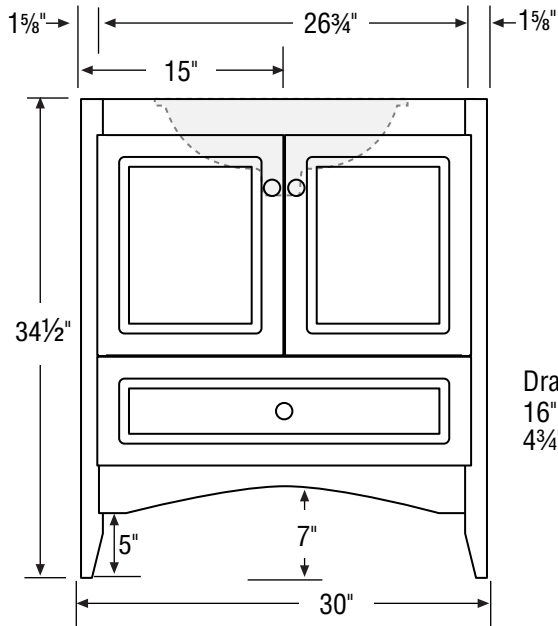

21" Deep or 18" Deep option.

**48" Vanity**  
**(47.5" Actual)**

47.5" Wide  
34.5" High  
21" or 18" Deep

Internal Dividers

Drawers:  
16" Deep  
A 3 3/4" High  
B 4 3/4" High

21" Deep or 18" Deep option.

### 36" Vanity

Right Hand or Left Hand Drawers

36" Wide  
34.5" High  
21" or 18" Deep

Basin placement range varies with brand and model. Shown is for Kohler 2210.  
Offset basin placement not recommended for 30" wide vanities.

### 30" Vanity

Right Hand or Left Hand Drawers

30" Wide  
34.5" High  
21" or 18" Deep

Drawer:  
16" Deep  
4 3/4" High

21" Deep or 18" Deep option.

Basin placement range varies with brand and model. Shown is for Kohler 2210.  
Offset basin placement not recommended for 30" wide vanities.

24.5" Wide  
34.5" High  
21" or 18" Deep

**19 1/2" Linen**

19 1/2" Wide  
70" High  
21" or 18" Deep

21" Deep or 18" Deep option.