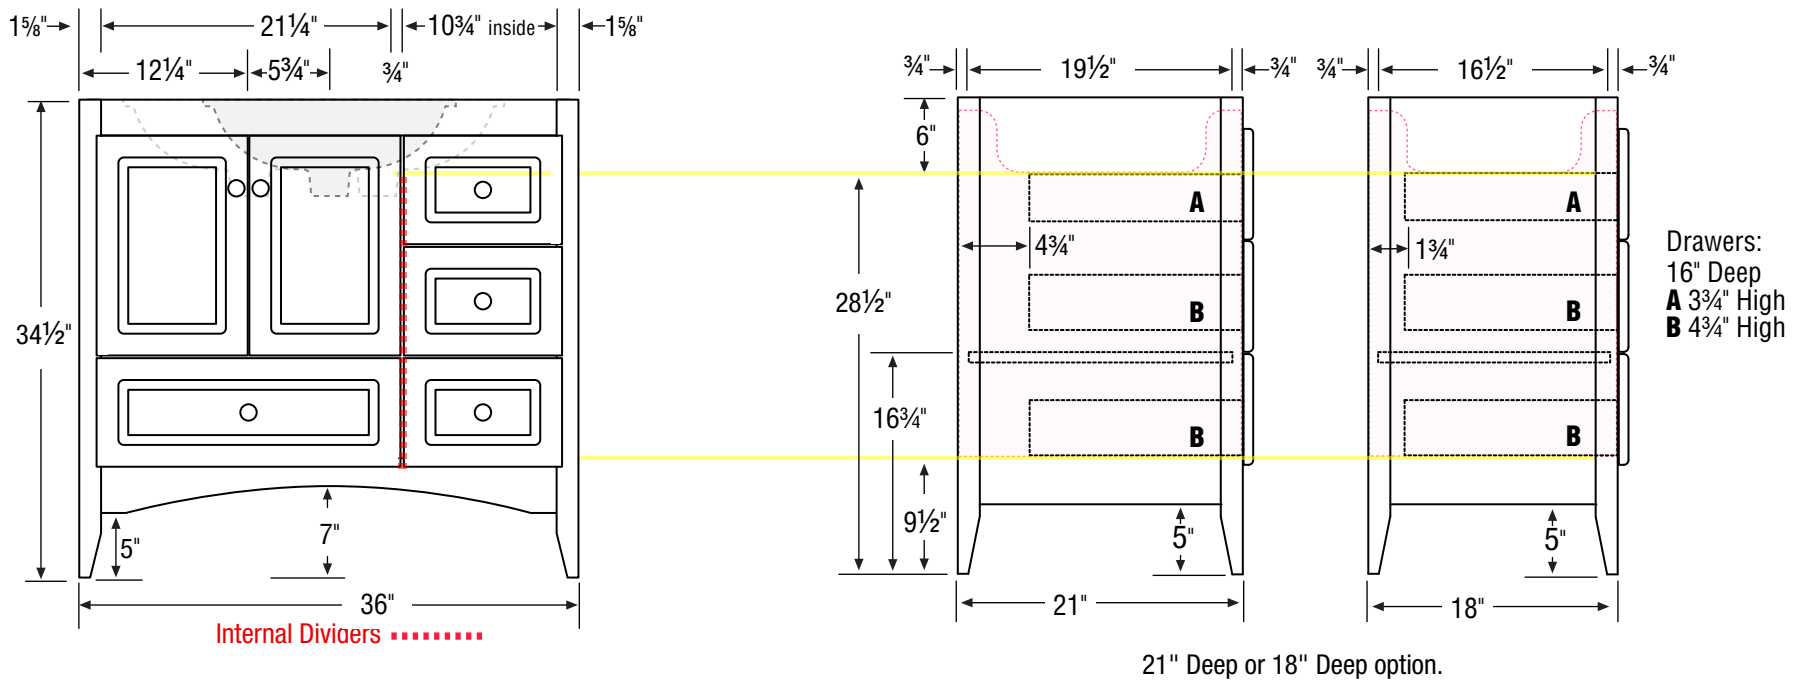

### 60" Center Basin Vanity

60" Wide  
34.5" High  
21" or 18" Deep

Internal Dividers

Basin placement range varies with brand and model. Shown is for Kohler 2210.

Drawers:  
16" Deep  
A 3 3/4" High  
B 4 3/4" High

21" Deep or 18" Deep option.

**48" Vanity**  
**(47.5" Actual)**

47.5" Wide  
34.5" High  
21" or 18" Deep

Internal Dividers

Drawers:  
16" Deep  
A 3 3/4" High  
B 4 3/4" High

21" Deep or 18" Deep option.

Basin placement range varies with brand and model. Shown is for Kohler 2210.

**42" Vanity**  
**(41.5" Actual)**

41.5" Wide  
34.5" High  
21" or 18" Deep

**Internal Dividers**

Basin placement range varies with brand and model. Shown is for Kohler 2210.

24.5" Wide  
34.5" High  
21" or 18" Deep

**19 1/2" Linen**

19 1/2" Wide  
70" High  
21" or 18" Deep

21" Deep or 18" Deep option.