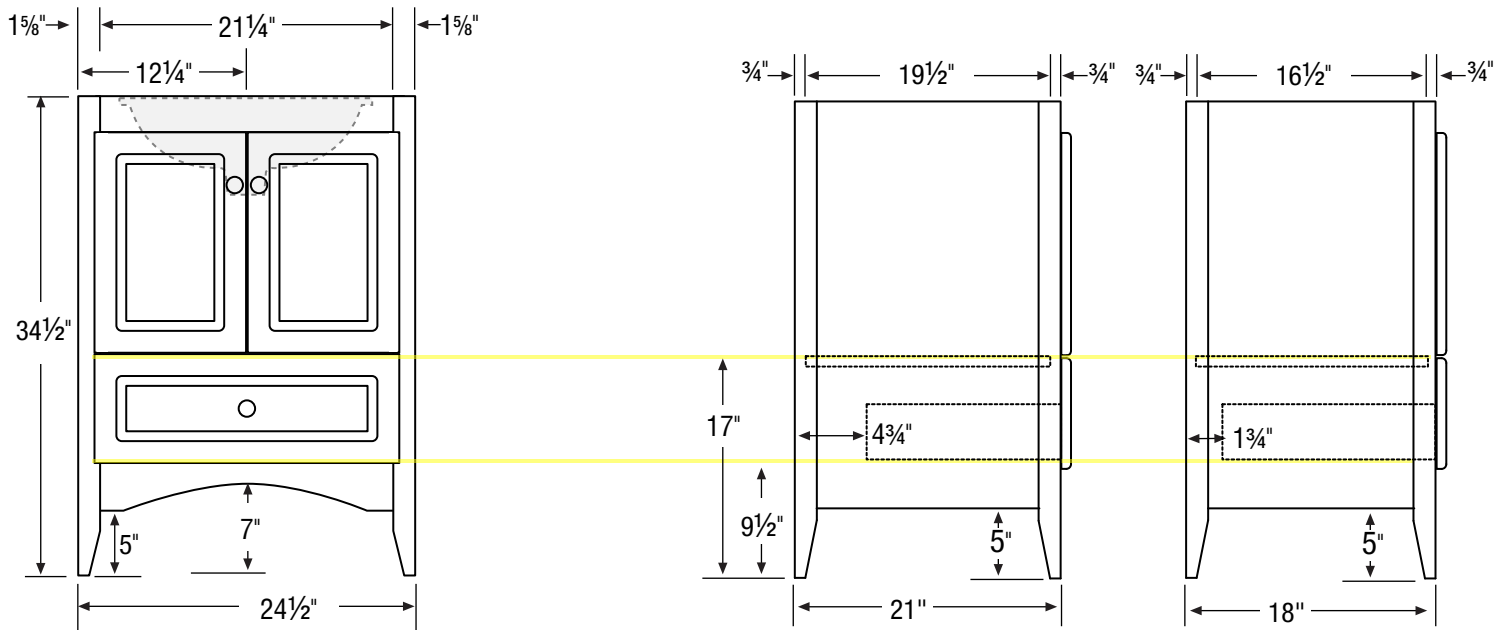

### 36" Vanity

Right Hand or Left Hand Drawers

36" Wide  
34.5" High  
21" or 18" Deep

Basin placement range varies with brand and model. Shown is for Kohler 2210.  
Offset basin placement not recommended for 30" wide vanities.

### 30" Vanity

Right Hand or Left Hand Drawers

30" Wide  
34.5" High  
21" or 18" Deep

Drawer:  
16" Deep  
4 3/4" High

21" Deep or 18" Deep option.

Basin placement range varies with brand and model. Shown is for Kohler 2210.  
Offset basin placement not recommended for 30" wide vanities.

### 30" Standard Base Vanity

30" Wide  
34.5" High  
21" or 18" Deep

21" Deep or 18" Deep option.

Basin placement range varies with brand and model. Shown is for Kohler 2210.

**24" Vanity**  
**(24.5" Actual)**

24.5" Wide  
34.5" High  
21" or 18" Deep

**19 1/2" Linen**

19 1/2" Wide  
70" High  
21" or 18" Deep

21" Deep or 18" Deep option.