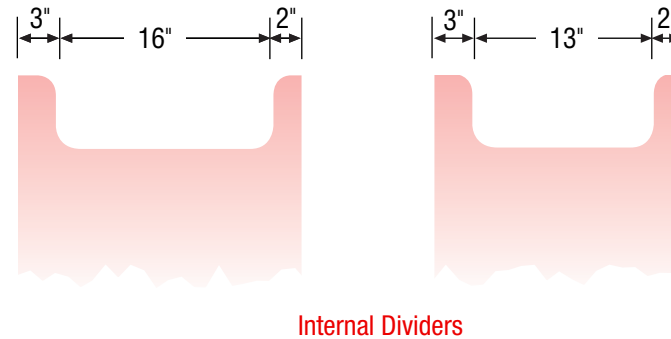

Basin placement range varies with brand and model. Shown is for Kohler 2210.
Offset basin placement not recommended for 30" wide vanities.

30" Vanity

Right Hand or Left Hand Drawers

30" Wide
34.5" High
21" or 18" Deep