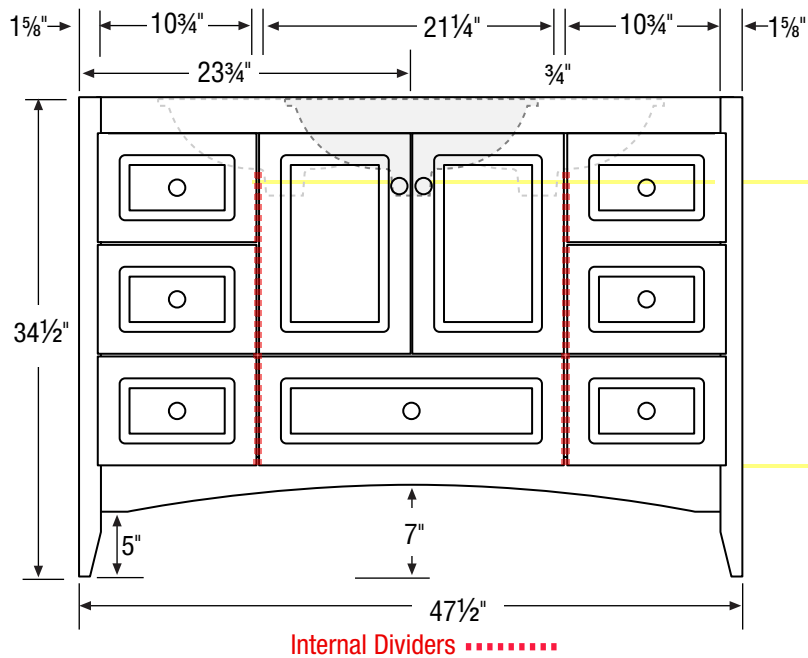

Drawers:  
16" Deep  
A 3 3/4" High  
B 4 3/4" High

21" Deep or 18" Deep option.

Basin placement range varies with brand and model. Shown is for Kohler 2210.

## 60" Double Basin Vanity

60" Wide  
34.5" High  
21" or 18" Deep

Internal Dividers

21" Deep or 18" Deep option.

Basin placement range varies with brand and model. Shown is for Kohler 2210.

### 60" Center Basin Vanity

60" Wide  
34.5" High  
21" or 18" Deep

Internal Dividers

Basin placement range varies with brand and model. Shown is for Kohler 2210.

Drawers:  
16" Deep  
A 3 3/4" High  
B 4 3/4" High

21" Deep or 18" Deep option.

**48" Vanity**  
**(47.5" Actual)**

47.5" Wide  
34.5" High  
21" or 18" Deep

Internal Dividers

Drawers:  
16" Deep  
A 3 3/4" High  
B 4 3/4" High

21" Deep or 18" Deep option.