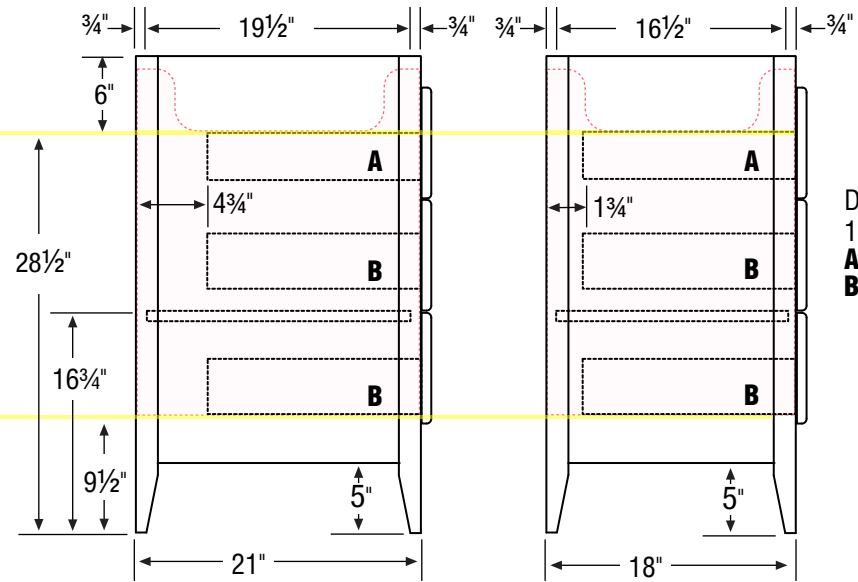

## 60" Double Basin Vanity

60" Wide  
34.5" High  
21" or 18" Deep

Internal Dividers

21" Deep or 18" Deep option.

Basin placement range varies with brand and model. Shown is for Kohler 2210.

### 60" Center Basin Vanity

60" Wide  
34.5" High  
21" or 18" Deep

Internal Dividers

Basin placement range varies with brand and model. Shown is for Kohler 2210.

Drawers:  
16" Deep  
A 3 3/4" High  
B 4 3/4" High

21" Deep or 18" Deep option.

**48" Vanity**  
**(47.5" Actual)**

47.5" Wide  
34.5" High  
21" or 18" Deep

Internal Dividers

Drawers:  
16" Deep  
A 3 3/4" High  
B 4 3/4" High

21" Deep or 18" Deep option.

24.5" Wide  
34.5" High  
21" or 18" Deep

**19 1/2" Linen**

19 1/2" Wide  
70" High  
21" or 18" Deep

21" Deep or 18" Deep option.