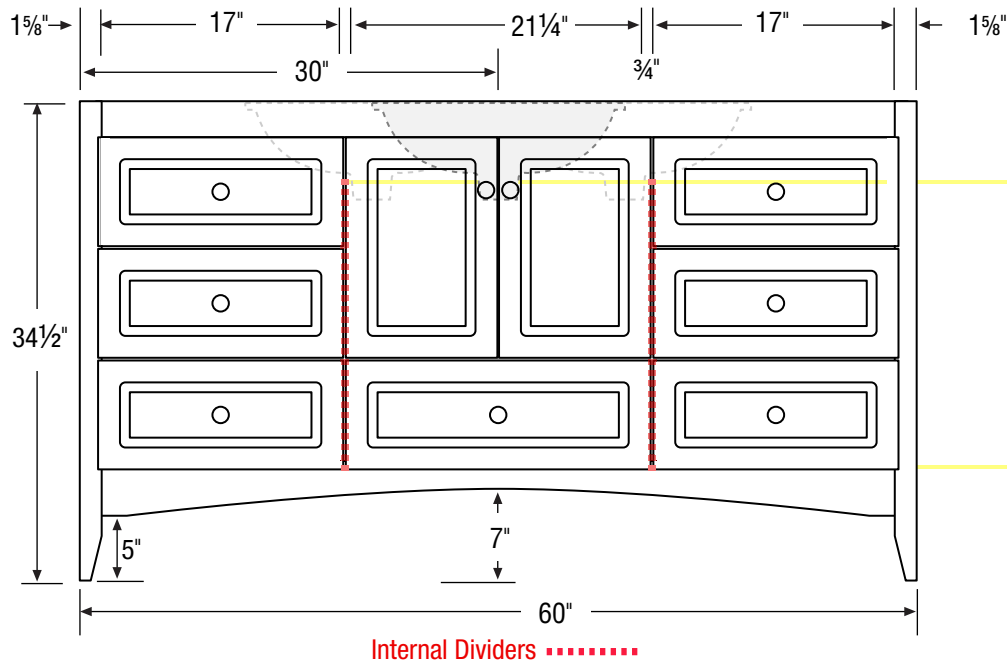

Drawers:  
16" Deep  
A 3 3/4" High  
B 4 3/4" High

21" Deep or 18" Deep option.

Basin placement range varies with brand and model. Shown is for Kohler 2210.

## 60" Double Basin Vanity

60" Wide  
34.5" High  
21" or 18" Deep

Internal Dividers

21" Deep or 18" Deep option.

Basin placement range varies with brand and model. Shown is for Kohler 2210.

### 60" Center Basin Vanity

60" Wide  
34.5" High  
21" or 18" Deep

Internal Dividers

Basin placement range varies with brand and model. Shown is for Kohler 2210.

Drawers:  
16" Deep  
A 3 3/4" High  
B 4 3/4" High

21" Deep or 18" Deep option.

**48" Vanity**  
**(47.5" Actual)**

47.5" Wide  
34.5" High  
21" or 18" Deep

Internal Dividers

Drawers:  
16" Deep  
A 3 3/4" High  
B 4 3/4" High

21" Deep or 18" Deep option.