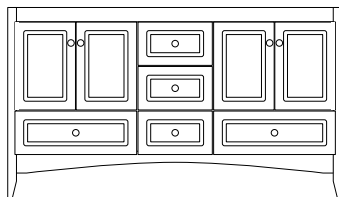

Drawers:  
16" Deep  
A 3 3/4" High  
B 4 3/4" High

21" Deep or 18" Deep option.

Basin placement range varies with brand and model. Shown is for Kohler 2210.

## 60" Double Basin Vanity

60" Wide  
34.5" High  
21" or 18" Deep

Internal Dividers

21" Deep or 18" Deep option.

Basin placement range varies with brand and model. Shown is for Kohler 2210.

### 60" Center Basin Vanity

60" Wide  
34.5" High  
21" or 18" Deep

Internal Dividers

Basin placement range varies with brand and model. Shown is for Kohler 2210.

Drawers:  
16" Deep  
A 3 3/4" High  
B 4 3/4" High