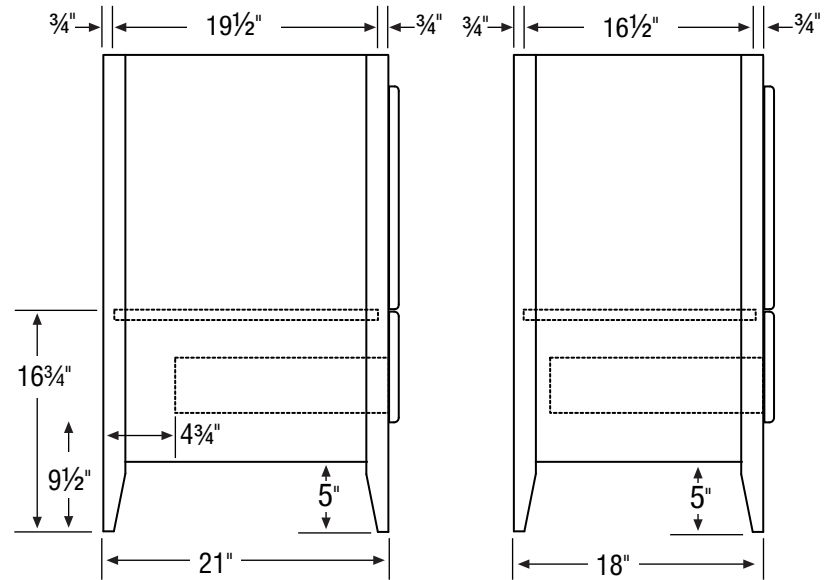

### 36" Vanity

Right Hand or Left Hand Drawers

36" Wide  
34.5" High  
21" or 18" Deep

Basin placement range varies with brand and model. Shown is for Kohler 2210.  
Offset basin placement not recommended for 30" wide vanities.

### 30" Vanity

Right Hand or Left Hand Drawers

30" Wide  
34.5" High  
21" or 18" Deep

Drawer:  
16" Deep  
4 3/4" High

21" Deep or 18" Deep option.

Basin placement range varies with brand and model. Shown is for Kohler 2210.  
Offset basin placement not recommended for 30" wide vanities.

### 30" Standard Base Vanity

30" Wide  
34.5" High  
21" or 18" Deep

21" Deep or 18" Deep option.

Basin placement range varies with brand and model. Shown is for Kohler 2210.

**24" Vanity**  
**(24.5" Actual)**

24.5" Wide  
34.5" High  
21" or 18" Deep

**19 1/2" Linen**

19 1/2" Wide  
70" High  
21" or 18" Deep

21" Deep or 18" Deep option.