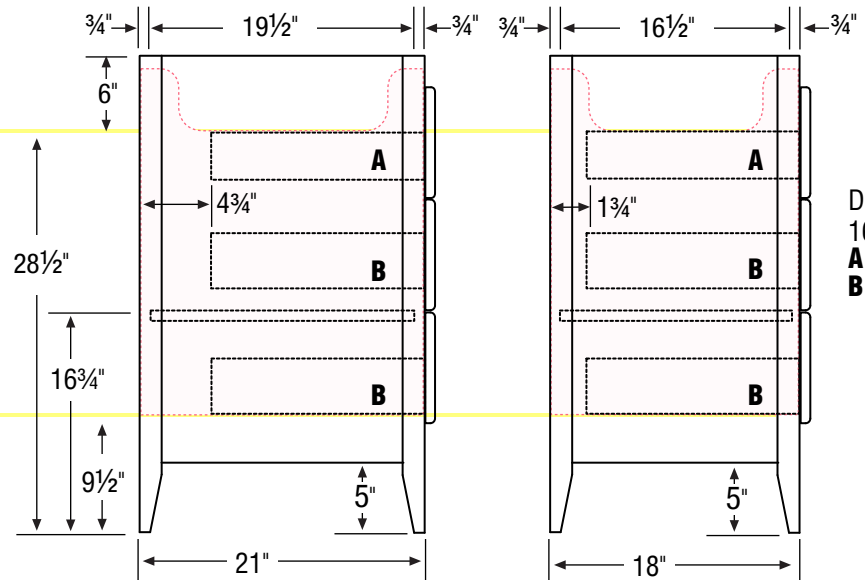

## 60" Double Basin Vanity

60" Wide  
34.5" High  
21" or 18" Deep

Internal Dividers

21" Deep or 18" Deep option.

Basin placement range varies with brand and model. Shown is for Kohler 2210.

### 60" Center Basin Vanity

60" Wide  
34.5" High  
21" or 18" Deep

Internal Dividers

Basin placement range varies with brand and model. Shown is for Kohler 2210.

Drawers:  
16" Deep  
A 3 3/4" High  
B 4 3/4" High

21" Deep or 18" Deep option.

**48" Vanity**  
**(47.5" Actual)**

47.5" Wide  
34.5" High  
21" or 18" Deep

Internal Dividers

Drawers:  
16" Deep  
A 3 3/4" High  
B 4 3/4" High

21" Deep or 18" Deep option.

24.5" Wide  
34.5" High  
21" or 18" Deep

**19 1/2" Linen**

19 1/2" Wide  
70" High  
21" or 18" Deep

21" Deep or 18" Deep option.