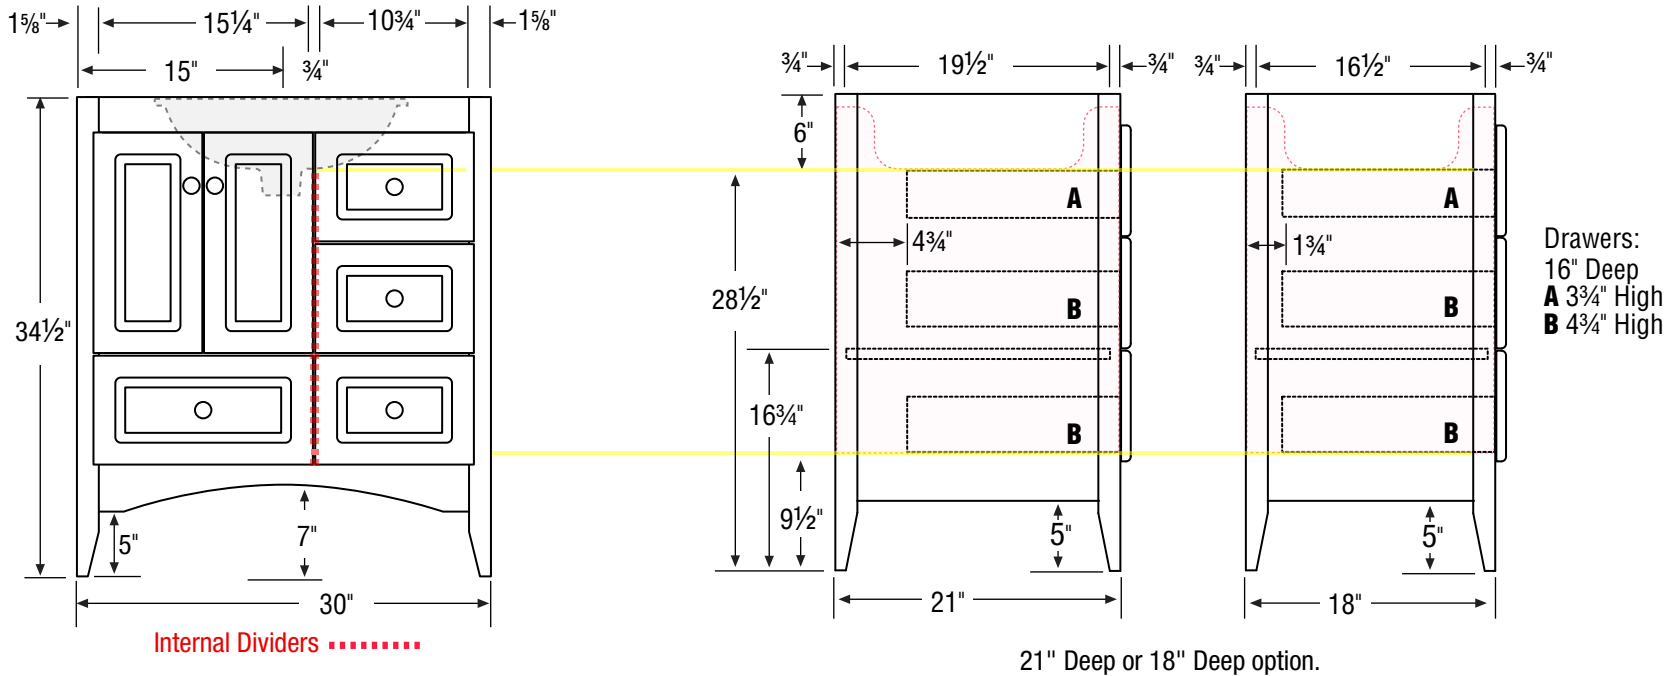

21" Deep or 18" Deep option.

**48" Vanity**  
**(47.5" Actual)**

47.5" Wide  
34.5" High  
21" or 18" Deep

Internal Dividers

Drawers:  
16" Deep  
A 3 3/4" High  
B 4 3/4" High

21" Deep or 18" Deep option.

Basin placement range varies with brand and model. Shown is for Kohler 2210.

**42" Vanity**  
**(41.5" Actual)**

41.5" Wide  
34.5" High  
21" or 18" Deep

**Internal Dividers**

Basin placement range varies with brand and model. Shown is for Kohler 2210.

### 36" Vanity

Right Hand or Left Hand Drawers

36" Wide  
34.5" High  
21" or 18" Deep

Basin placement range varies with brand and model. Shown is for Kohler 2210.  
Offset basin placement not recommended for 30" wide vanities.

24.5" Wide  
34.5" High  
21" or 18" Deep

**19 1/2" Linen**

19 1/2" Wide  
70" High  
21" or 18" Deep

21" Deep or 18" Deep option.