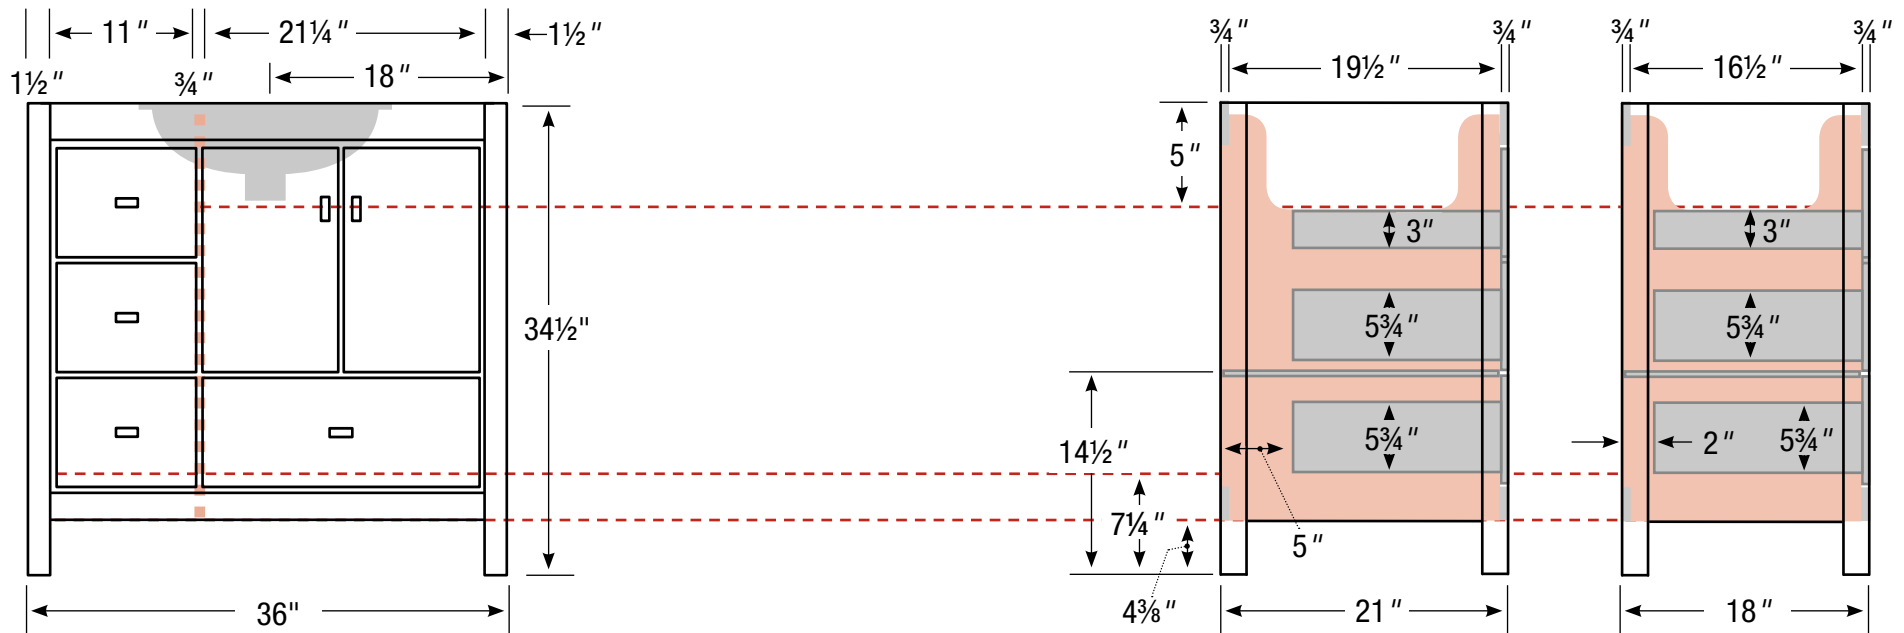

Basin placement range varies with brand and model.
Shown is for Kohler 2210.

21" or 18" front-to-back option

Internal Dividers

Internal Dividers ■■■■■■

36" Vanity

36" wide
34 1/2" tall
21" or 18" front-to-back