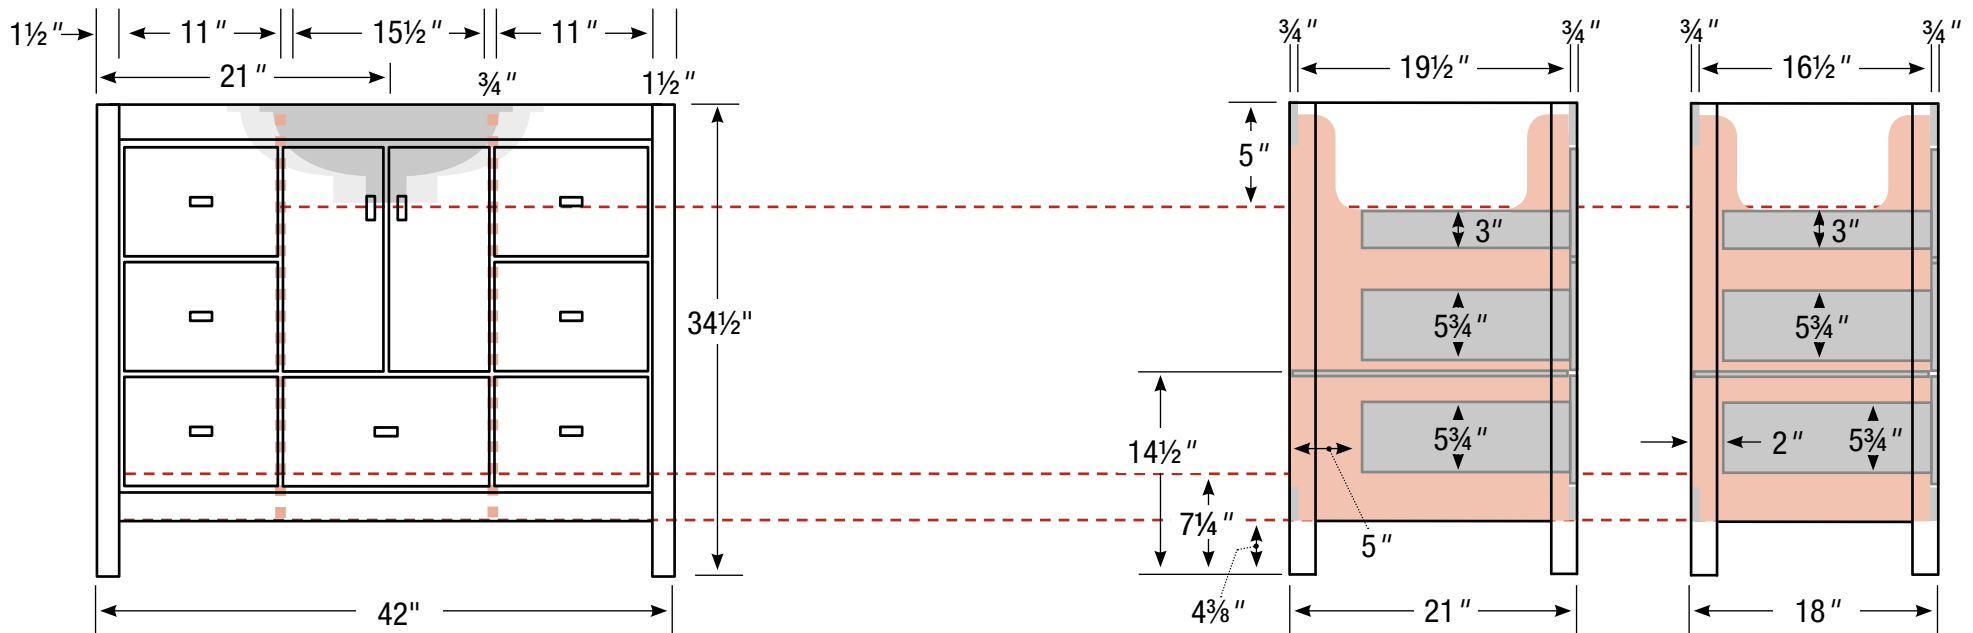

### 48" Vanity

48" wide  
34 1/2" tall  
21" or 18" front-to-back

Internal Dividers

**48" Vanity**

48" wide  
34 1/2" tall  
21" or 18" front-to-back

Basin placement range varies with brand and model.  
Shown is for Kohler 2210.

## 24" Vanity

24" wide  
34 1/2" tall  
21" or 18" front-to-back

**Linen**

19½" wide  
70" tall  
21" or 18" front-to-back