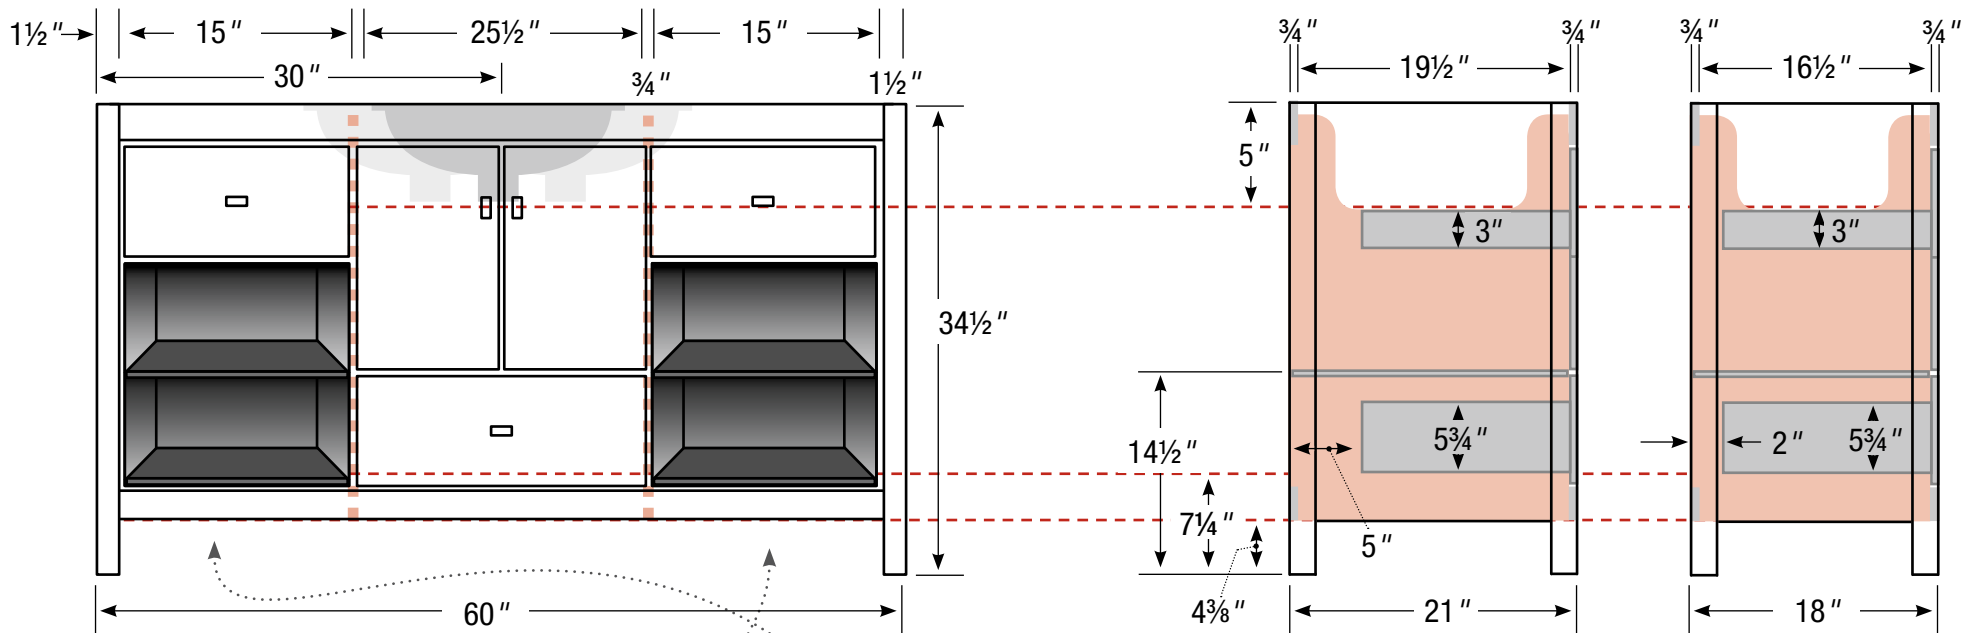

### SPECIFICATION VARIANCES

Dimensions on finished vanities may vary slightly from those shown on these specification sheets due to variability in construction materials.

Our products are engineered to maintain close dimensional tolerances but variability in manufacturing materials can change dimensions slightly (normally within  $\pm 1/8$ " but occasionally up to  $\pm 3/16$ ").

### 60" Double Basin Vanity

60" wide  
34 1/2" tall  
21" or 18" front-to-back

Basin placement range varies with brand and model.  
Shown is for Kohler 2210.

21" or 18" front-to-back option

Internal Dividers

Internal Dividers ■■■■■■

**60" Center Basin Vanity**

60" wide  
34 1/2" tall  
21" or 18" front-to-back

Basin placement range varies with brand and model.  
Shown is for Kohler 2210.

Cubbies are  
8" tall

## 24" Vanity

24" wide  
34 1/2" tall  
21" or 18" front-to-back

**Linen**

19½" wide  
70" tall  
21" or 18" front-to-back