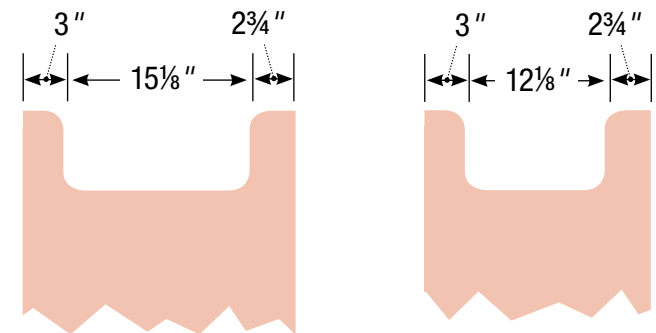

### SPECIFICATION VARIANCES

Dimensions on finished vanities may vary slightly from those shown on these specification sheets due to variability in construction materials.

Our products are engineered to maintain close dimensional tolerances but variability in manufacturing materials can change dimensions slightly (normally within  $\pm 1/8$ " but occasionally up to  $\pm 3/16$ ").

We can not be responsible for any expenses incurred as a result of the end user or contractor not following this guideline.

Basin placement range varies with brand and model.  
Shown is for Kohler 2210.

21" or 18" front-to-back option

Internal Dividers

Internal Dividers ■■■■■■

### 60" Double Basin Vanity

60" wide  
34 1/2" tall  
21" or 18" front-to-back

Basin placement range varies with brand and model.  
Shown is for Kohler 2210.

21" or 18" front-to-back option

Internal Dividers