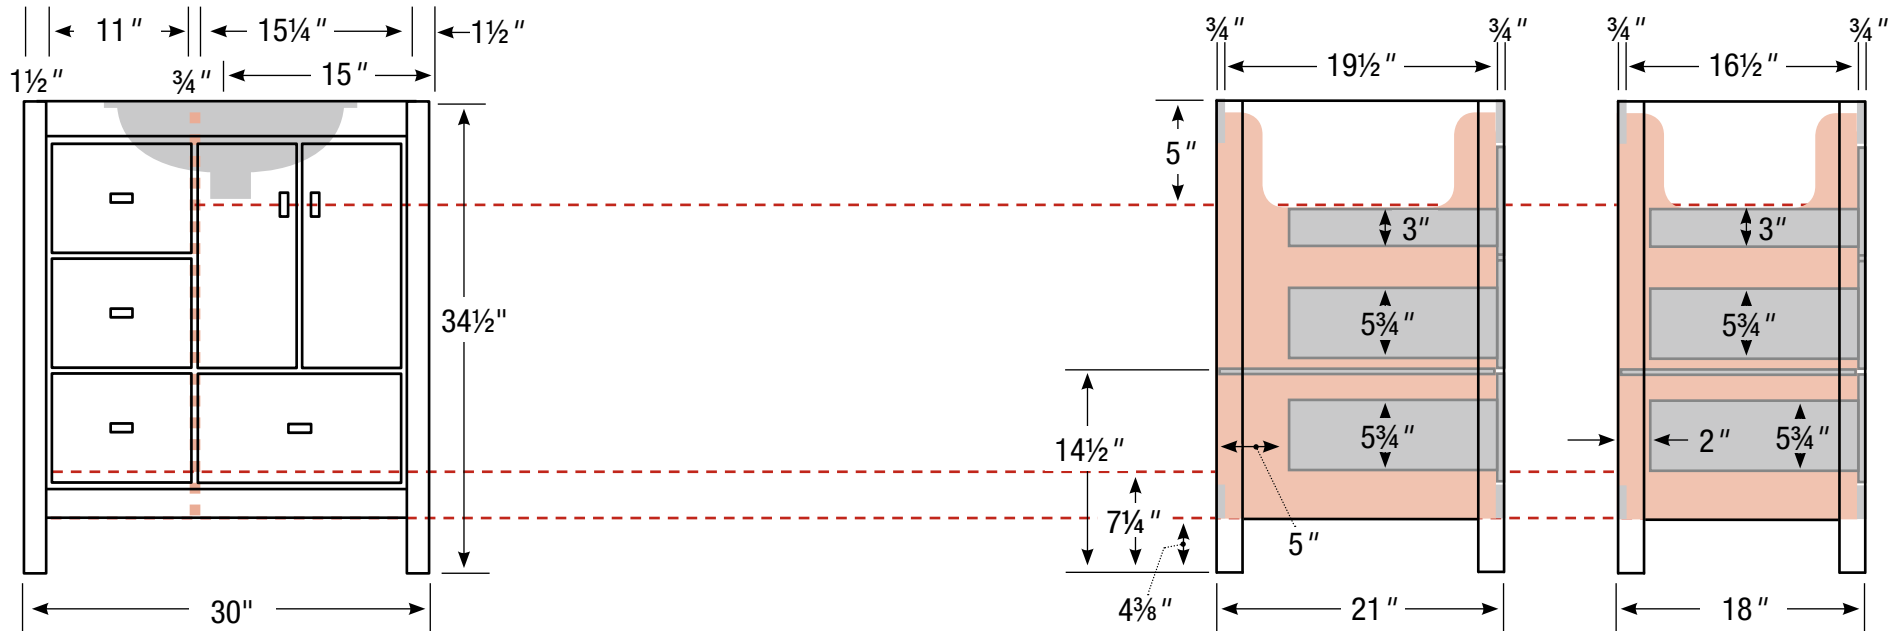

Basin placement range varies with brand and model.
Shown is for Kohler 2210.

21" or 18" front-to-back option

Internal Dividers

Internal Dividers ■■■■■■

30" Vanity

30" wide
34 1/2" tall
21" or 18" front-to-back