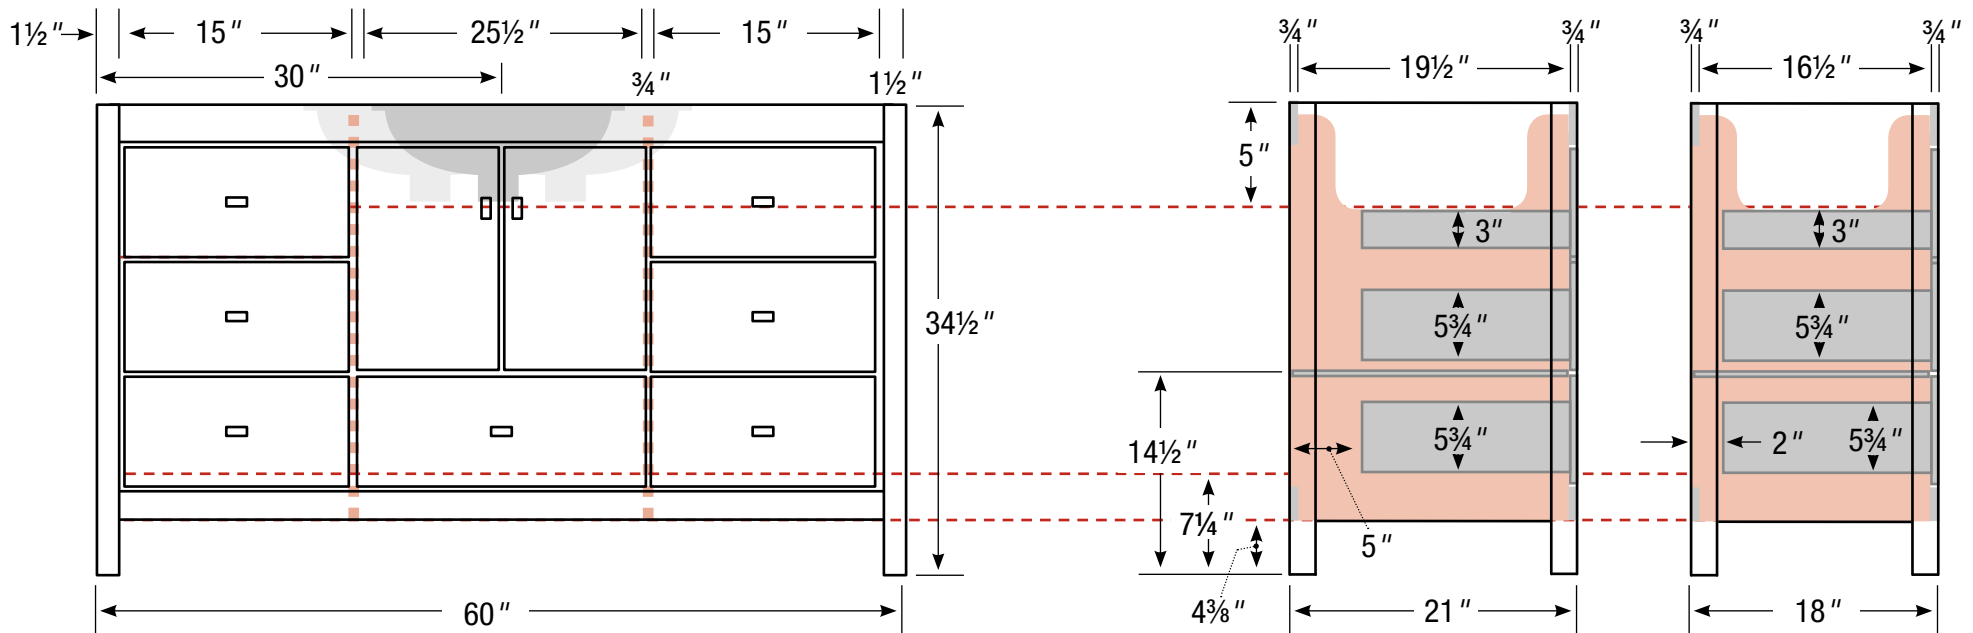

### SPECIFICATION VARIANCES

Dimensions on finished vanities may vary slightly from those shown on these specification sheets due to variability in construction materials.

Our products are engineered to maintain close dimensional tolerances but variability in manufacturing materials can change dimensions slightly (normally within  $\pm 1/8$ " but occasionally up to  $\pm 3/16$ ").

21" or 18" front-to-back option

Internal Dividers

Internal Dividers ■■■■■■

### 60" Double Basin Vanity

60" wide  
34 1/2" tall  
21" or 18" front-to-back

Basin placement range varies with brand and model.  
Shown is for Kohler 2210.

21" or 18" front-to-back option

Internal Dividers

## 24" Vanity

24" wide  
34 1/2" tall  
21" or 18" front-to-back

**Linen**

19½" wide  
70" tall  
21" or 18" front-to-back