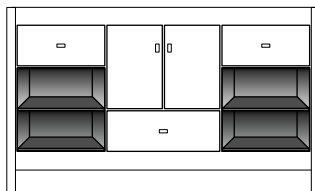

60" Center Basin Vanity

60" wide
34 1/2" tall
21" or 18" front-to-back