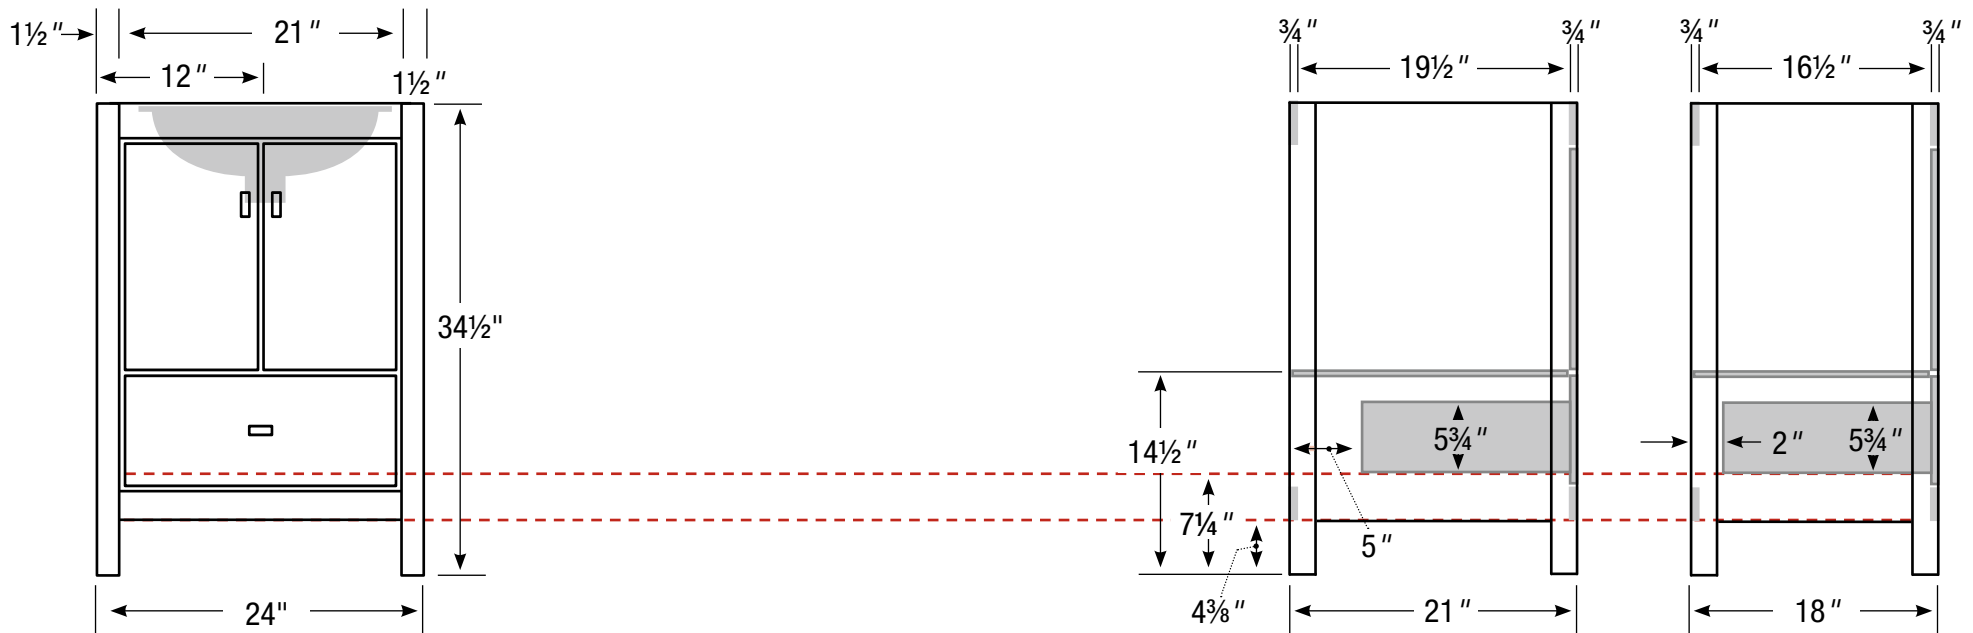

### 30" Vanity

30" wide  
34 1/2" tall  
21" or 18" front-to-back

Basin placement range varies with brand and model.  
Shown is for Kohler 2210.

21" or 18" front-to-back option

## 24" Vanity

24" wide  
34 1/2" tall  
21" or 18" front-to-back

**Linen**

19½" wide  
70" tall  
21" or 18" front-to-back