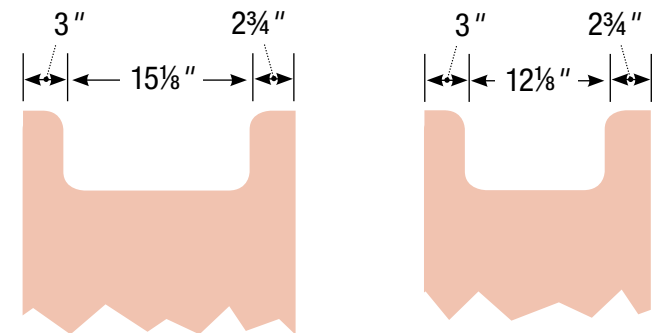

### SPECIFICATION VARIANCES

Dimensions on finished vanities may vary slightly from those shown on these specification sheets due to variability in construction materials.

Our products are engineered to maintain close dimensional tolerances but variability in manufacturing materials can change dimensions slightly (normally within  $\pm 1/8$ " but occasionally up to  $\pm 3/16$ ").

### 60" Double Basin Vanity

60" wide  
34 1/2" tall  
21" or 18" front-to-back

Basin placement range varies with brand and model.  
Shown is for Kohler 2210.

21" or 18" front-to-back option

Internal Dividers

Internal Dividers ■■■■■■

**60" Center Basin Vanity**

60" wide  
34 1/2" tall  
21" or 18" front-to-back

Basin placement range varies with brand and model.  
Shown is for Kohler 2210.

Cubbies are  
8" tall