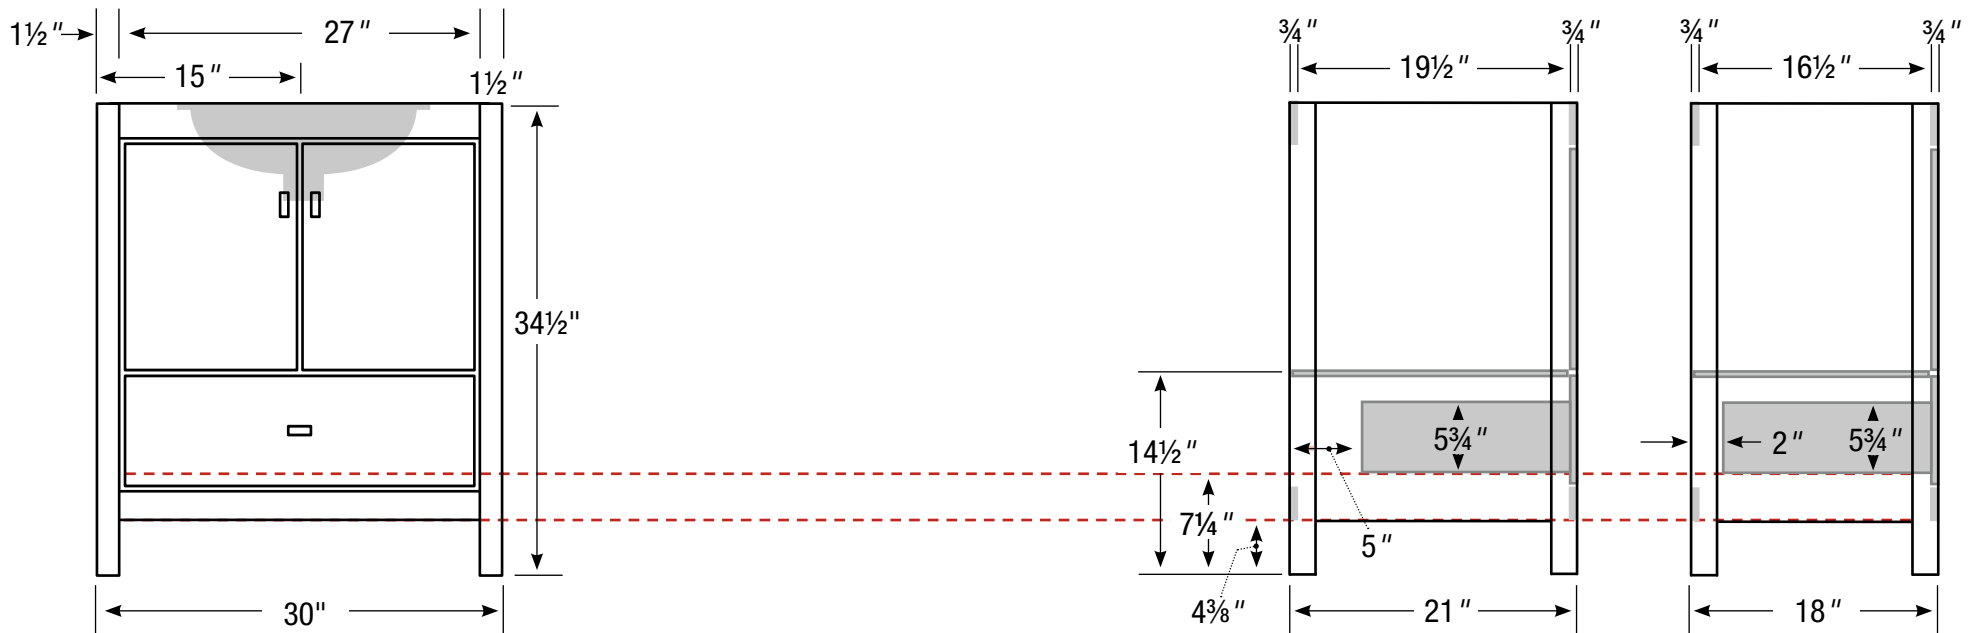

Basin placement range varies with brand and model.
Shown is for Kohler 2210.

21" or 18" front-to-back option

30" Vanity

30" wide
34 1/2" tall
21" or 18" front-to-back