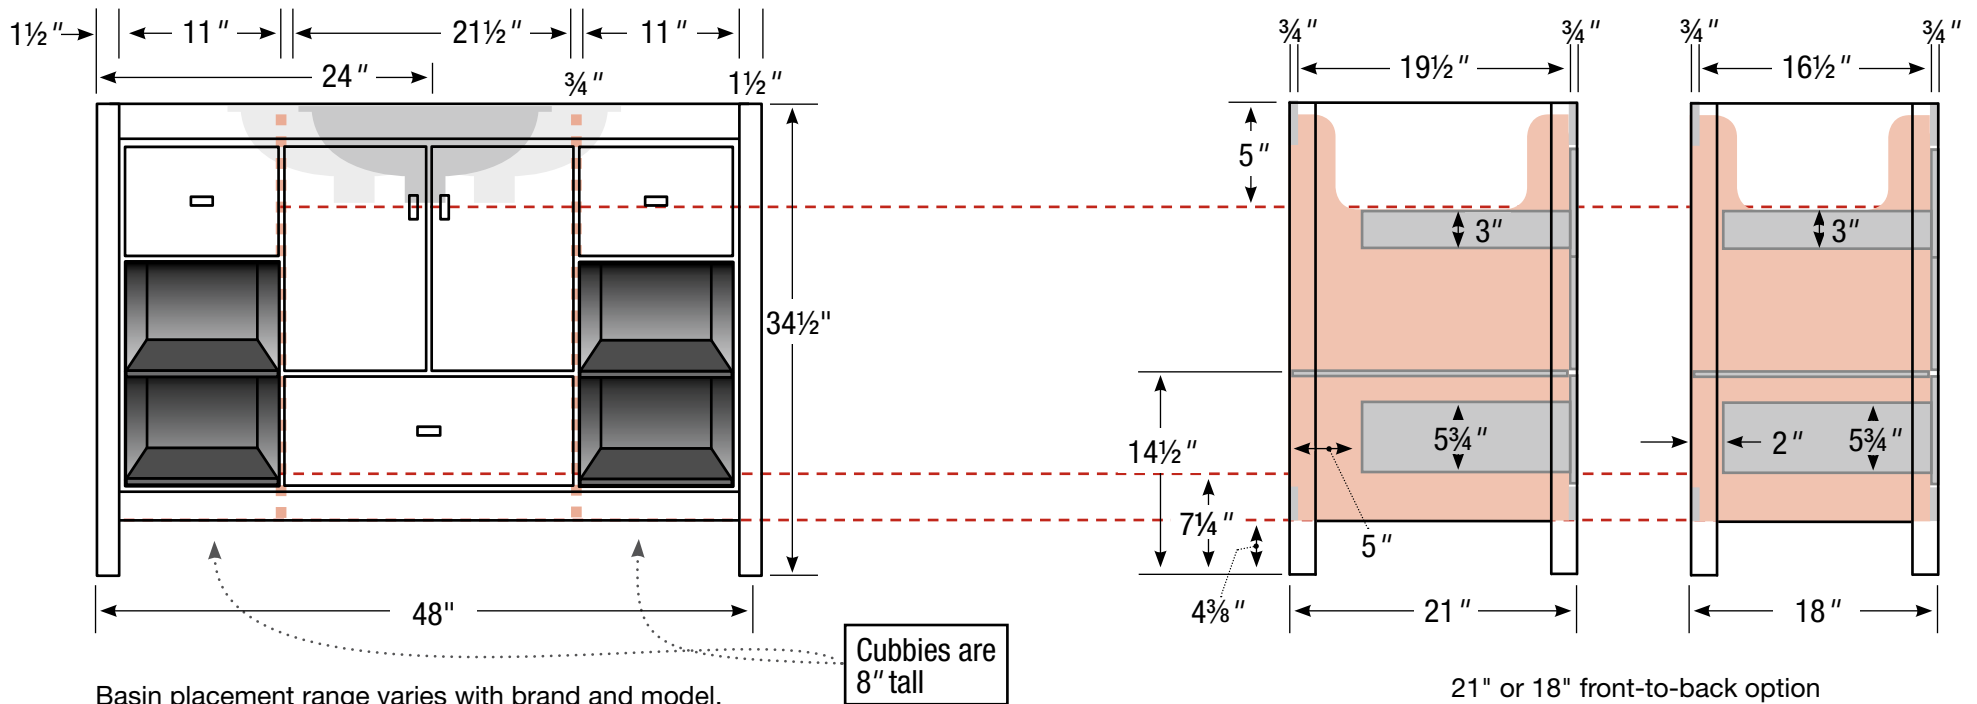

21" or 18" front-to-back option

Internal Dividers

Internal Dividers ■■■■■■

### 48" Vanity

48" wide  
34 1/2" tall  
21" or 18" front-to-back

Internal Dividers

**48" Vanity**

48" wide  
34 1/2" tall  
21" or 18" front-to-back

Basin placement range varies with brand and model.  
Shown is for Kohler 2210.