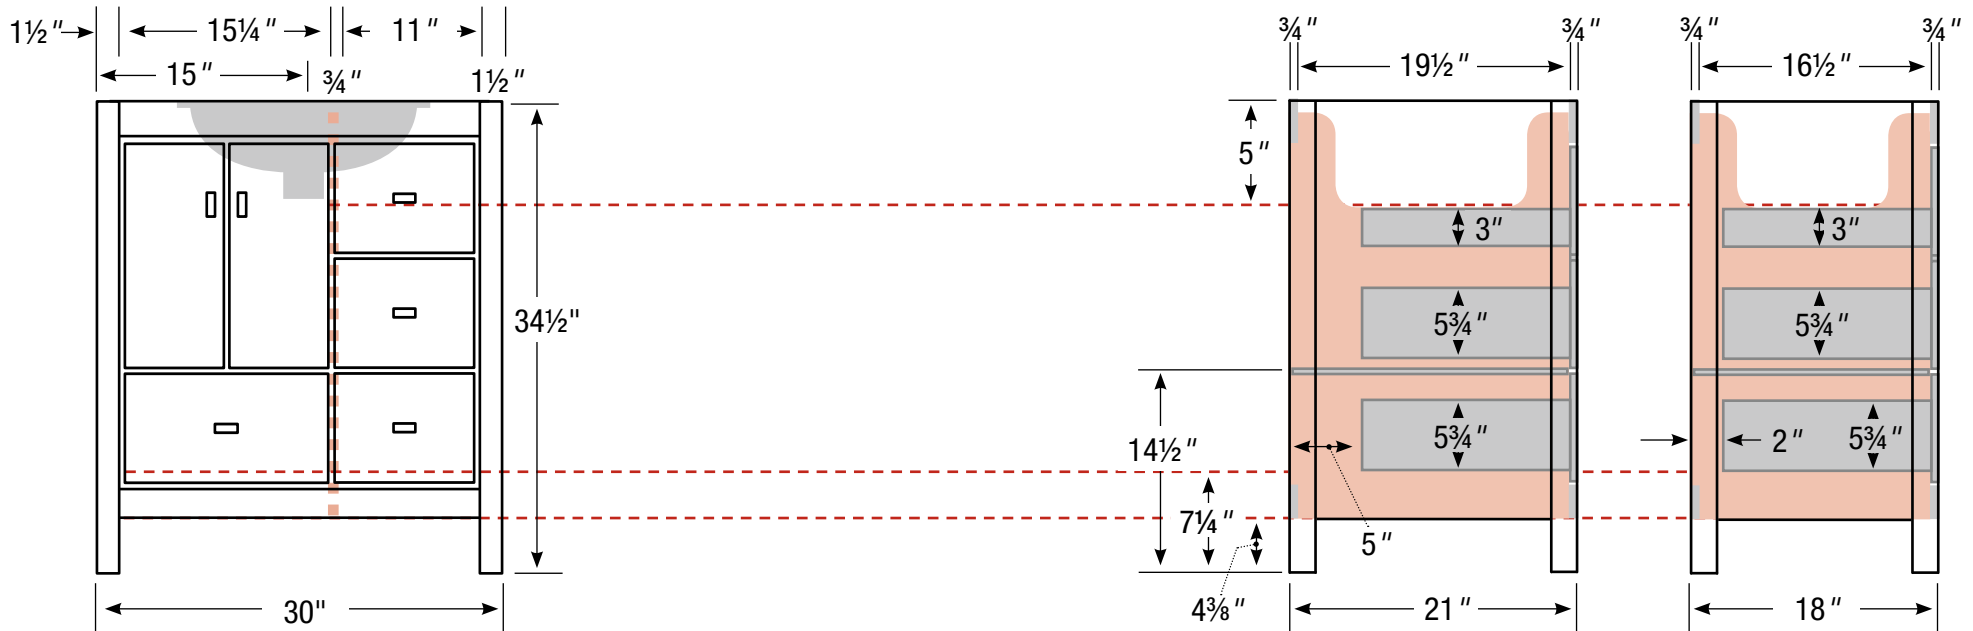

Basin placement range varies with brand and model.
Shown is for Kohler 2210.

21" or 18" front-to-back option

Internal Dividers

Internal Dividers ■■■■■■

30" Vanity

30" wide
34 1/2" tall
21" or 18" front-to-back