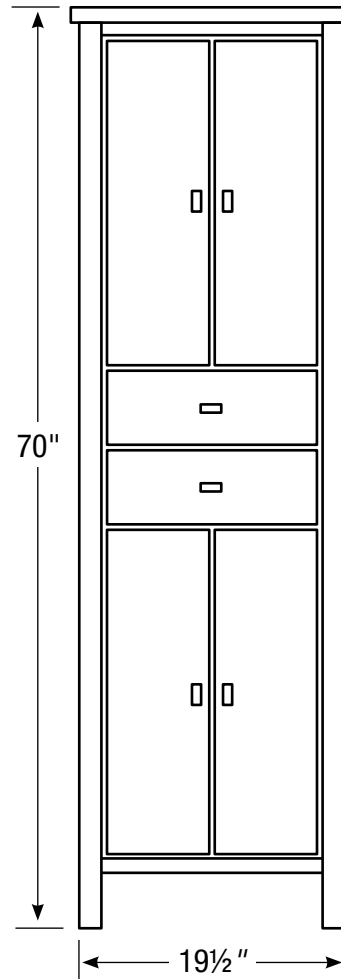

### SPECIFICATION VARIANCES

Dimensions on finished vanities may vary slightly from those shown on these specification sheets due to variability in construction materials.

Our products are engineered to maintain close dimensional tolerances but variability in manufacturing materials can change dimensions slightly (normally within  $\pm 1/8$ " but occasionally up to  $\pm 3/16$ ").

### 60" Double Basin Vanity

60" wide  
34 1/2" tall  
21" or 18" front-to-back

Basin placement range varies with brand and model.  
Shown is for Kohler 2210.

21" or 18" front-to-back option

Internal Dividers

Internal Dividers ■■■■■■

**60" Center Basin Vanity**

60" wide  
34 1/2" tall  
21" or 18" front-to-back

Basin placement range varies with brand and model.  
Shown is for Kohler 2210.

Cubbies are  
8" tall

## 24" Vanity

24" wide  
34 1/2" tall  
21" or 18" front-to-back

**Linen**

19½" wide  
70" tall  
21" or 18" front-to-back