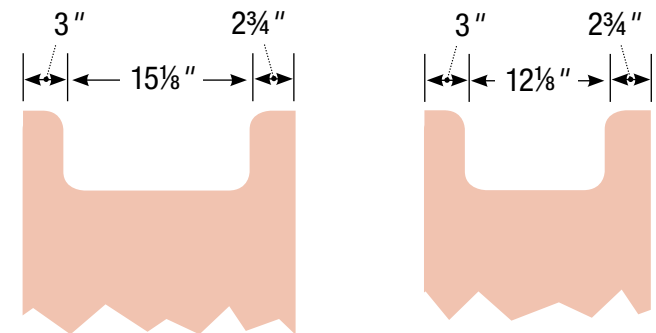

Basin placement range varies with brand and model.
Shown is for Kohler 2210.

21" or 18" front-to-back option

Internal Dividers

Internal Dividers ■■■■■■

30" Vanity

30" wide
34 1/2" tall
21" or 18" front-to-back