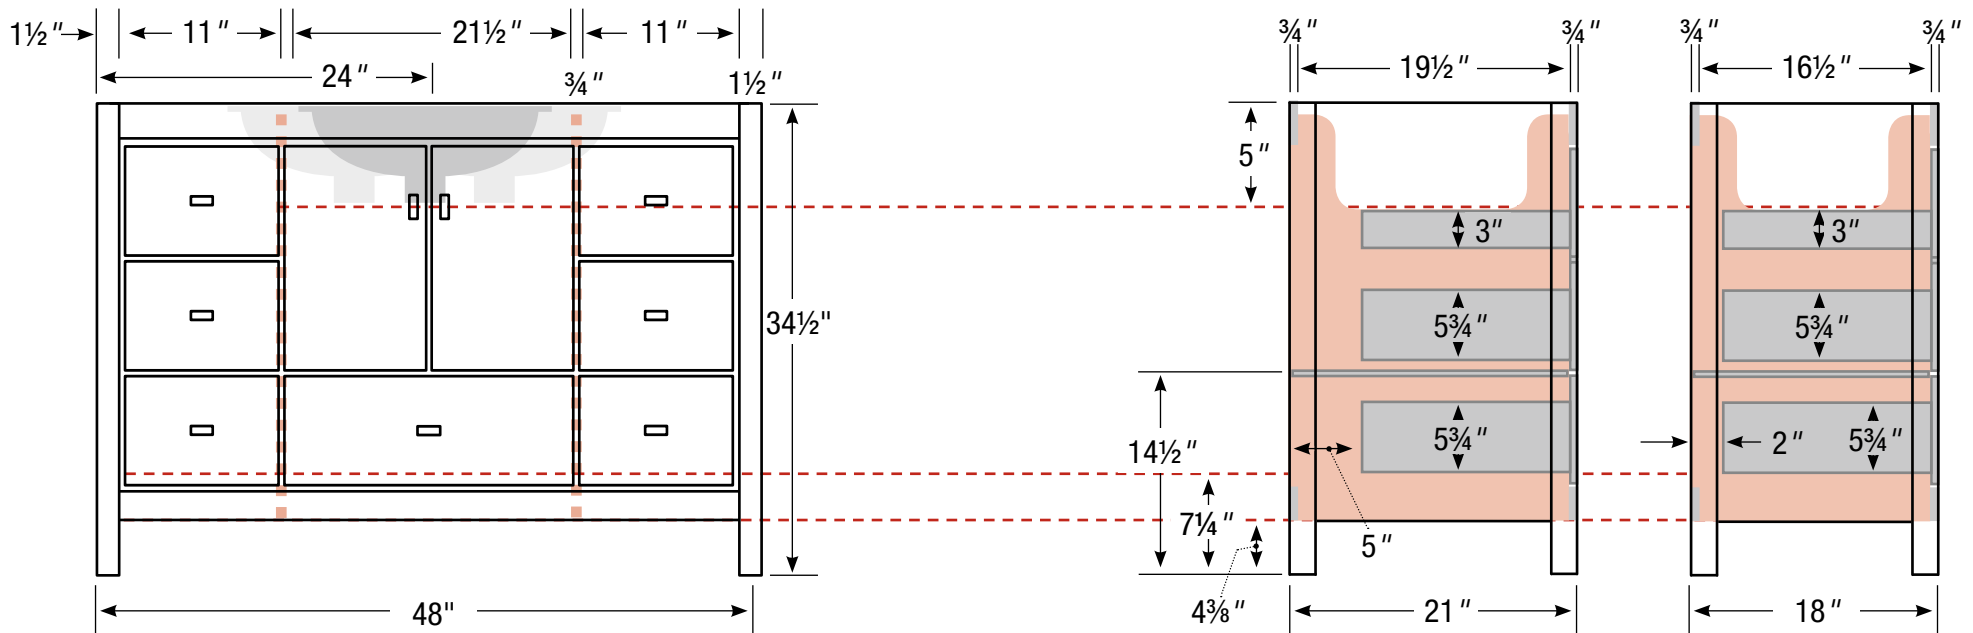

### 60" Double Basin Vanity

60" wide  
34 1/2" tall  
21" or 18" front-to-back

Basin placement range varies with brand and model.  
Shown is for Kohler 2210.

21" or 18" front-to-back option

Internal Dividers

21" or 18" front-to-back option

Internal Dividers

Internal Dividers ■■■■■■

**60" Center Basin Vanity**

60" wide  
34 1/2" tall  
21" or 18" front-to-back

Basin placement range varies with brand and model.  
Shown is for Kohler 2210.

## 24" Vanity

24" wide  
34 1/2" tall  
21" or 18" front-to-back

**Linen**

19½" wide  
70" tall  
21" or 18" front-to-back