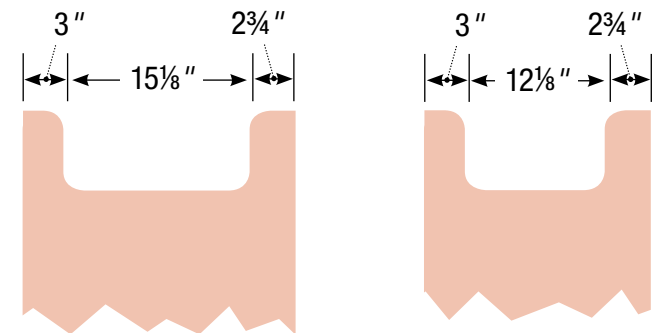

Basin placement range varies with brand and model.
Shown is for Kohler 2210.

21" or 18" front-to-back option

Internal Dividers

Internal Dividers ■■■■■■

48" Vanity

48" wide
34 1/2" tall
21" or 18" front-to-back