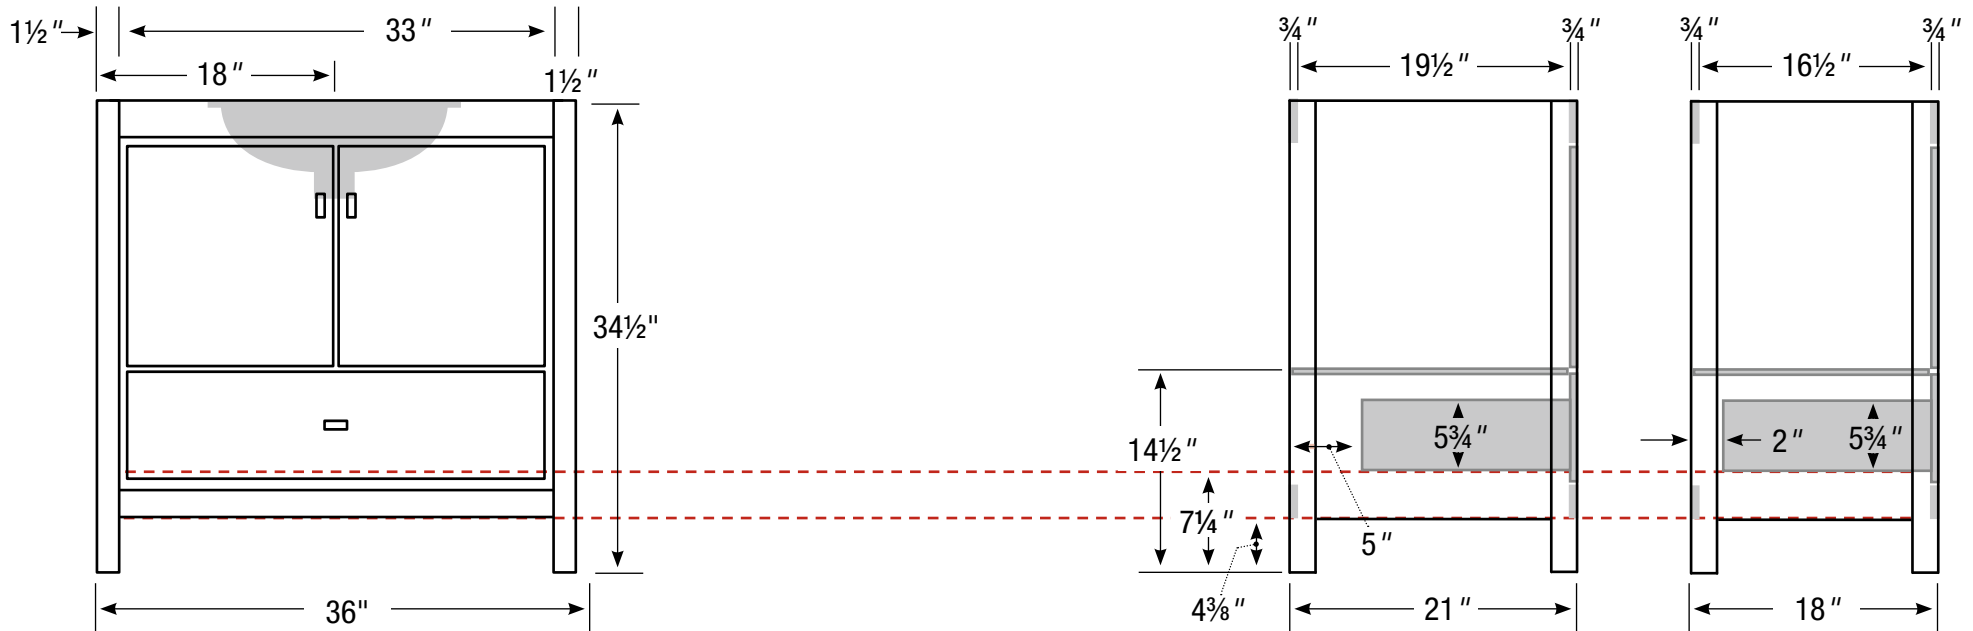

Basin placement range varies with brand and model.
Shown is for Kohler 2210.

21" or 18" front-to-back option

36" Vanity

36" wide
34 1/2" tall
21" or 18" front-to-back