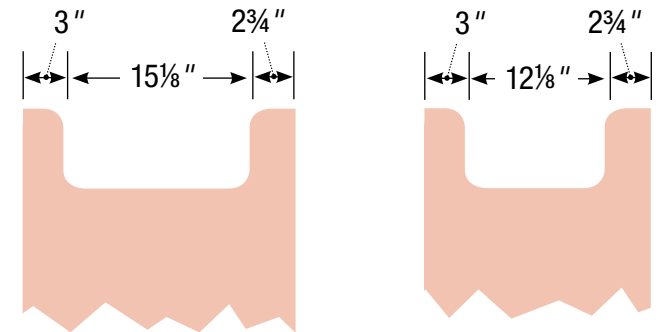

## 42" Vanity

42" wide  
34 1/2" tall  
21" or 18" front-to-back

Internal Dividers ■■■■■■

**42" Vanity**

42" wide  
34 1/2" tall  
21" or 18" front-to-back

Internal Dividers

Basin placement range varies with brand and model.  
Shown is for Kohler 2210.