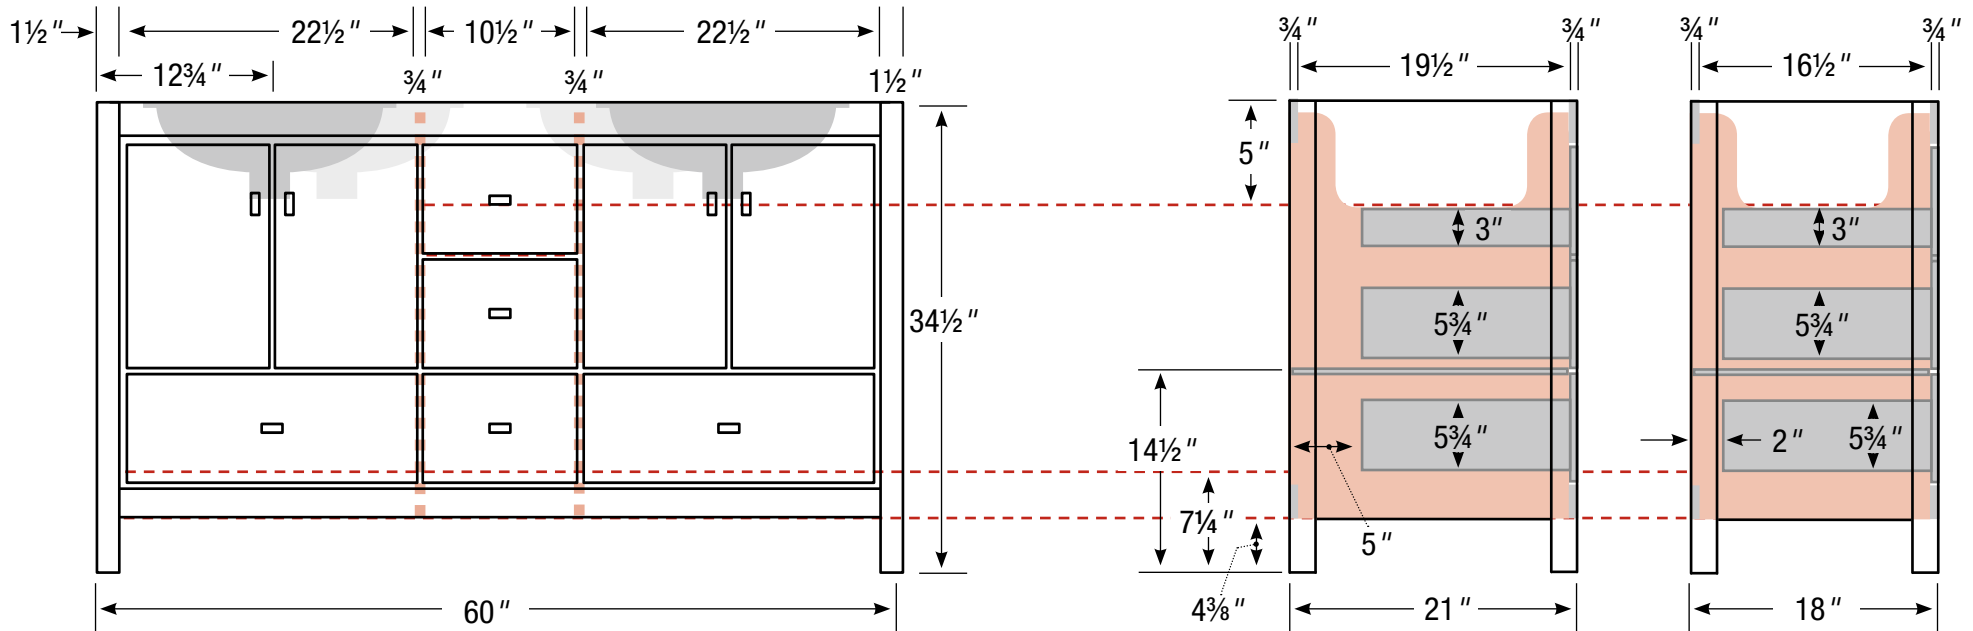

Basin placement range varies with brand and model.
Shown is for Kohler 2210.

21" or 18" front-to-back option

Internal Dividers

Internal Dividers ■■■■■■

60" Double Basin Vanity

60" wide
34 1/2" tall
21" or 18" front-to-back