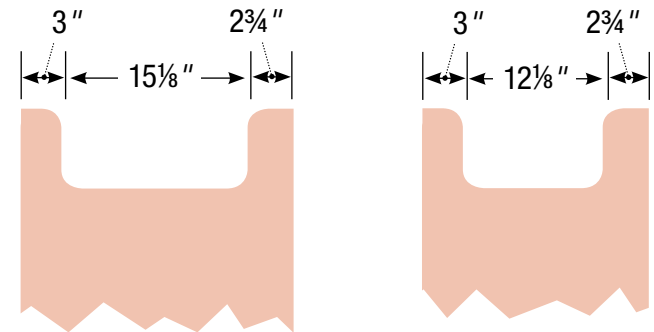

Basin placement range varies with brand and model.
Shown is for Kohler 2210.

21" or 18" front-to-back option

Internal Dividers

Internal Dividers ■■■■■■

36" Vanity

36" wide
34 1/2" tall
21" or 18" front-to-back