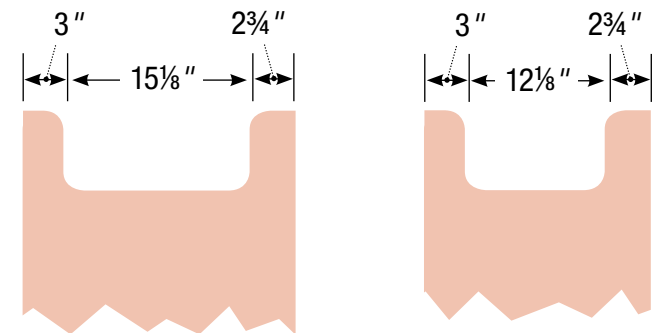

Basin placement range varies with brand and model.
Shown is for Kohler 2210.

21" or 18" front-to-back option

Internal Dividers

Internal Dividers ■■■■■■

36" Vanity

36" wide
34 1/2" tall
21" or 18" front-to-back