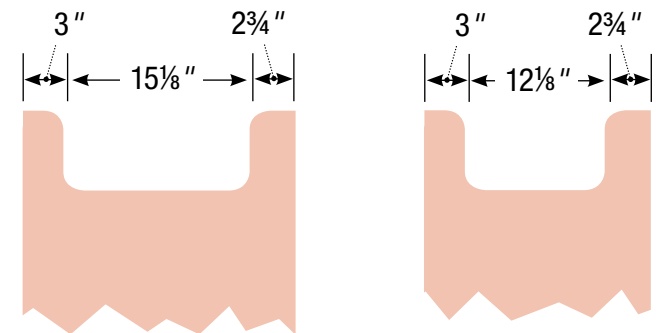

Basin placement range varies with brand and model.
Shown is for Kohler 2210.

21" or 18" front-to-back option

Internal Dividers

Internal Dividers ■■■■■■

42" Vanity

42" wide
34 1/2" tall
21" or 18" front-to-back