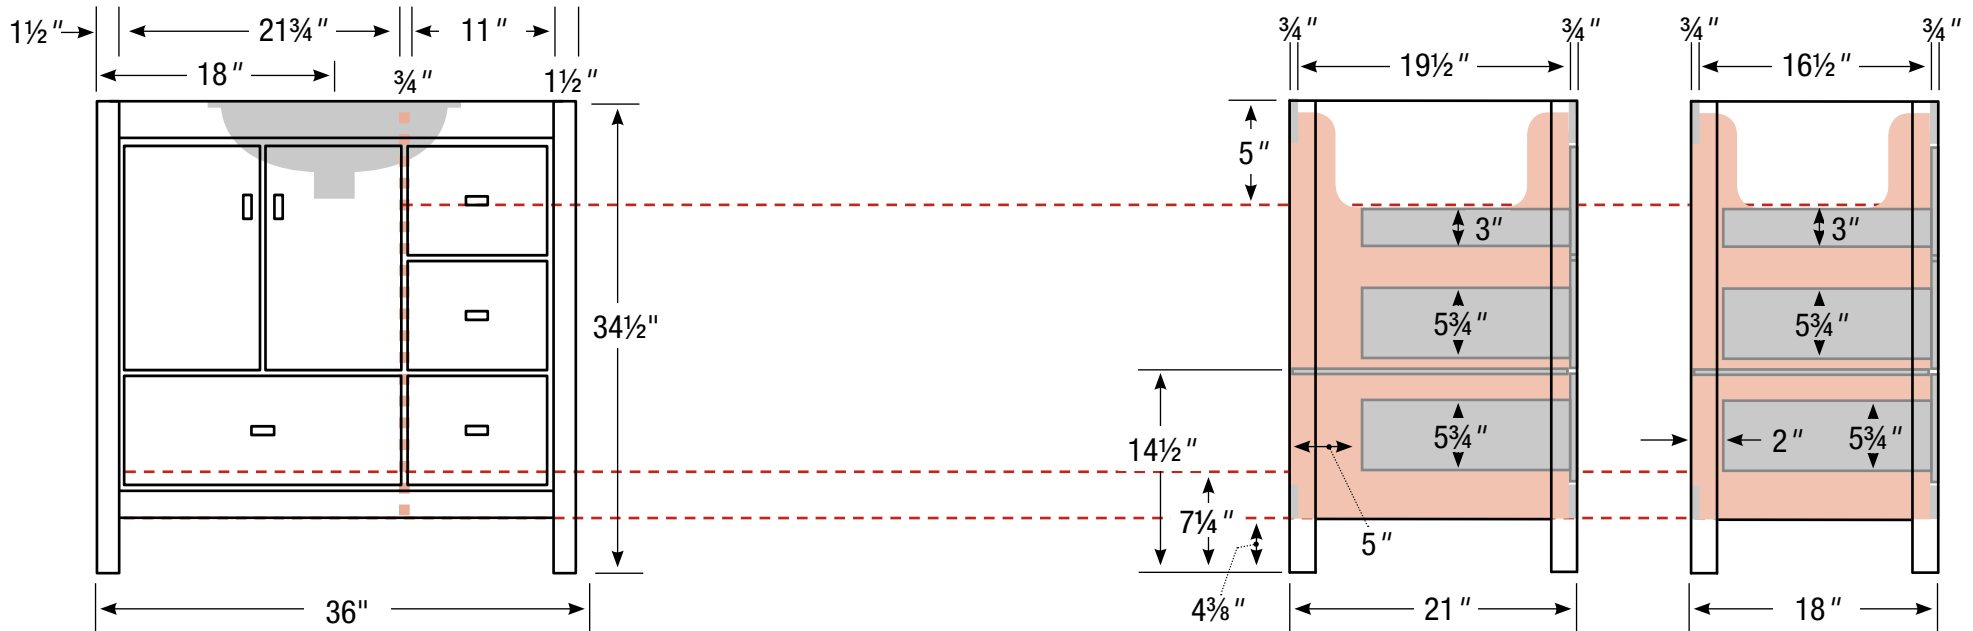

## 42" Vanity

42" wide  
34 1/2" tall  
21" or 18" front-to-back

Internal Dividers ■■■■■■

**42" Vanity**

42" wide  
34 1/2" tall  
21" or 18" front-to-back

Internal Dividers

Basin placement range varies with brand and model.  
Shown is for Kohler 2210.

## 24" Vanity

24" wide  
34 1/2" tall  
21" or 18" front-to-back

**Linen**

19½" wide  
70" tall  
21" or 18" front-to-back