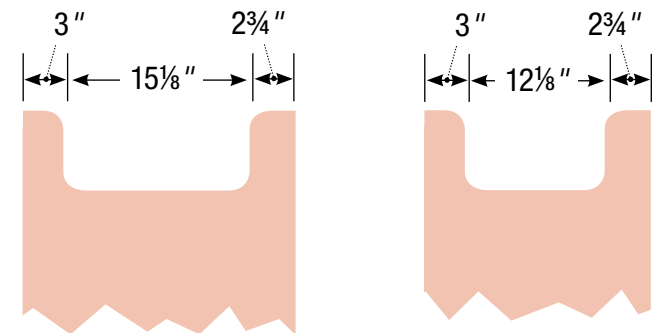

### SPECIFICATION VARIANCES

Dimensions on finished vanities may vary slightly from those shown on these specification sheets due to variability in construction materials.

Our products are engineered to maintain close dimensional tolerances but variability in manufacturing materials can change dimensions slightly (normally within  $\pm 1/8$ " but occasionally up to  $\pm 3/16$ ").

### 60" Double Basin Vanity

60" wide  
34 1/2" tall  
21" or 18" front-to-back

Basin placement range varies with brand and model.  
Shown is for Kohler 2210.

21" or 18" front-to-back option

Internal Dividers

Internal Dividers ■■■■■■

**60" Center Basin Vanity**

60" wide  
34 1/2" tall  
21" or 18" front-to-back

Basin placement range varies with brand and model.  
Shown is for Kohler 2210.

Cubbies are  
8" tall

21" or 18" front-to-back option

Internal Dividers

Internal Dividers ■■■■■■

**60" Center Basin Vanity**

60" wide  
34 1/2" tall  
21" or 18" front-to-back

Basin placement range varies with brand and model.  
Shown is for Kohler 2210.