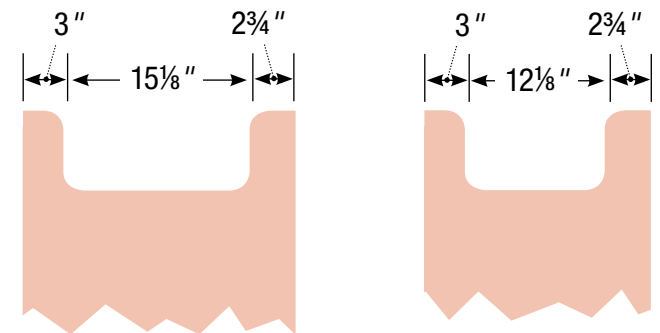

21" or 18" front-to-back option

Internal Dividers

Internal Dividers ■■■■■■

### 48" Vanity

48" wide  
34 1/2" tall  
21" or 18" front-to-back

Internal Dividers

**48" Vanity**

48" wide  
34 1/2" tall  
21" or 18" front-to-back

Basin placement range varies with brand and model.  
Shown is for Kohler 2210.