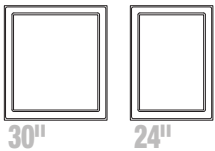

Rounded Profile Frame

WITHOUT SHELF
29½" or 23½" Wide Overall
32" High Overall
¾" Deep Overall

Square Profile Frame

WITHOUT SHELF
29⅜" or 23⅜" Wide Overall
32" High Overall
¾" Deep Overall

Square Profile Frame

WITH SHELF
29⅜" or 23⅜" Wide Overall
33¼" High Overall
3¾" Deep Overall

Mitre Frame

29⅜" or 23⅜" Wide Overall
32" High Overall
¾" Deep Overall

Accent Radius & Fluted

29" or 23" Wide Overall
36" High Overall
2" Deep Overall

Crowned

32½" or 26½" Wide Overall
35" High Overall
2⅛" Deep Overall

Rounded Profile Arched

WITH SHELF
30" or 24" Wide Overall
35" High Overall
3¾" Deep Overall

Mirror Glass Dimensions

Inside Frame
25⅛" or 18¾" Wide
27⅛" High