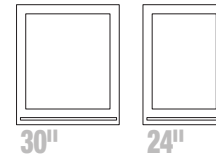

Rounded Profile Frame

WITHOUT SHELF
29½" or 23½" Wide Overall
32" High Overall
¾" Deep Overall

Square Profile Frame

WITHOUT SHELF
29⅜" or 23⅜" Wide Overall
32" High Overall
¾" Deep Overall

Square Profile Frame

WITH SHELF
29⅜" or 23⅜" Wide Overall
33¼" High Overall
3¾" Deep Overall

Mitre Frame

29⅜" or 23⅜" Wide Overall
32" High Overall
¾" Deep Overall

Accent Radius & Fluted

29" or 23" Wide Overall
36" High Overall
2" Deep Overall

Crowned

32½" or 26½" Wide Overall
35" High Overall
2⅛" Deep Overall

Rounded Profile Arched

WITH SHELF
30" or 24" Wide Overall
35" High Overall
3¾" Deep Overall

Mirror Glass Dimensions

Inside Frame
25⅛" or 18¾" Wide
27⅛" High