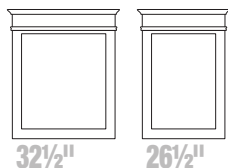

Rounded Profile Frame

WITHOUT SHELF
29½" or 23½" Wide Overall
32" High Overall
¾" Deep Overall

Square Profile Frame

WITHOUT SHELF
29⅜" or 23⅜" Wide Overall
32" High Overall
¾" Deep Overall

Square Profile Frame

WITH SHELF
29⅜" or 23⅜" Wide Overall
33¼" High Overall
3¾" Deep Overall

Mitre Frame

29⅜" or 23⅜" Wide Overall
32" High Overall
¾" Deep Overall

Accent Radius & Fluted

29" or 23" Wide Overall
36" High Overall
2" Deep Overall

Crowned

32½" or 26½" Wide Overall
35" High Overall
2⅛" Deep Overall

Rounded Profile Arched

WITH SHELF
30" or 24" Wide Overall
35" High Overall
3¾" Deep Overall

Mirror Glass Dimensions

Inside Frame
25⅛" or 18¾" Wide
27⅛" High