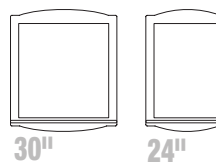

Rounded Profile Frame

WITHOUT SHELF
29½" or 23½" Wide Overall
32" High Overall
¾" Deep Overall

Square Profile Frame

WITHOUT SHELF
29⅜" or 23⅜" Wide Overall
32" High Overall
¾" Deep Overall

Square Profile Frame

WITH SHELF
29⅜" or 23⅜" Wide Overall
33¼" High Overall
3¾" Deep Overall

Mitre Frame

29⅜" or 23⅜" Wide Overall
32" High Overall
¾" Deep Overall

Accent Radius & Fluted

29" or 23" Wide Overall
36" High Overall
2" Deep Overall

Crowned

32½" or 26½" Wide Overall
35" High Overall
2⅛" Deep Overall

Rounded Profile Arched

WITH SHELF
30" or 24" Wide Overall
35" High Overall
3¾" Deep Overall

Mirror Glass Dimensions

Inside Frame
25⅛" or 18¾" Wide
27⅛" High