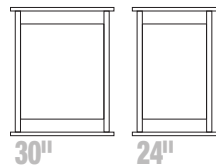

Rounded Profile Frame

WITHOUT SHELF
29½" or 23½" Wide Overall
32" High Overall
¾" Deep Overall

Square Profile Frame

WITHOUT SHELF
29⅜" or 23⅜" Wide Overall
32" High Overall
¾" Deep Overall

Square Profile Frame

WITH SHELF
29⅜" or 23⅜" Wide Overall
33¼" High Overall
3¾" Deep Overall

Mitre Frame

29⅜" or 23⅜" Wide Overall
32" High Overall
¾" Deep Overall

Accent Radius & Fluted

29" or 23" Wide Overall
36" High Overall
2" Deep Overall

Crowned

32½" or 26½" Wide Overall
35" High Overall
2⅛" Deep Overall

Rounded Profile Arched

WITH SHELF
30" or 24" Wide Overall
35" High Overall
3¾" Deep Overall

Mirror Glass Dimensions

Inside Frame
25⅛" or 18¾" Wide
27⅛" High