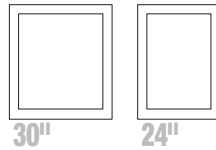

Rounded Profile Frame

WITHOUT SHELF
29½" or 23½" Wide Overall
32" High Overall
¾" Deep Overall

Square Profile Frame

WITHOUT SHELF
29⅜" or 23⅜" Wide Overall
32" High Overall
¾" Deep Overall

Square Profile Frame

WITH SHELF
29⅜" or 23⅜" Wide Overall
33¼" High Overall
3¾" Deep Overall

Mitre Frame

29⅜" or 23⅜" Wide Overall
32" High Overall
¾" Deep Overall

Accent Radius & Fluted

29" or 23" Wide Overall
36" High Overall
2" Deep Overall

Crowned

32½" or 26½" Wide Overall
35" High Overall
2⅛" Deep Overall

Rounded Profile Arched

WITH SHELF
30" or 24" Wide Overall
35" High Overall
3¾" Deep Overall

Mirror Glass Dimensions

Inside Frame
25⅛" or 18¾" Wide
27⅛" High