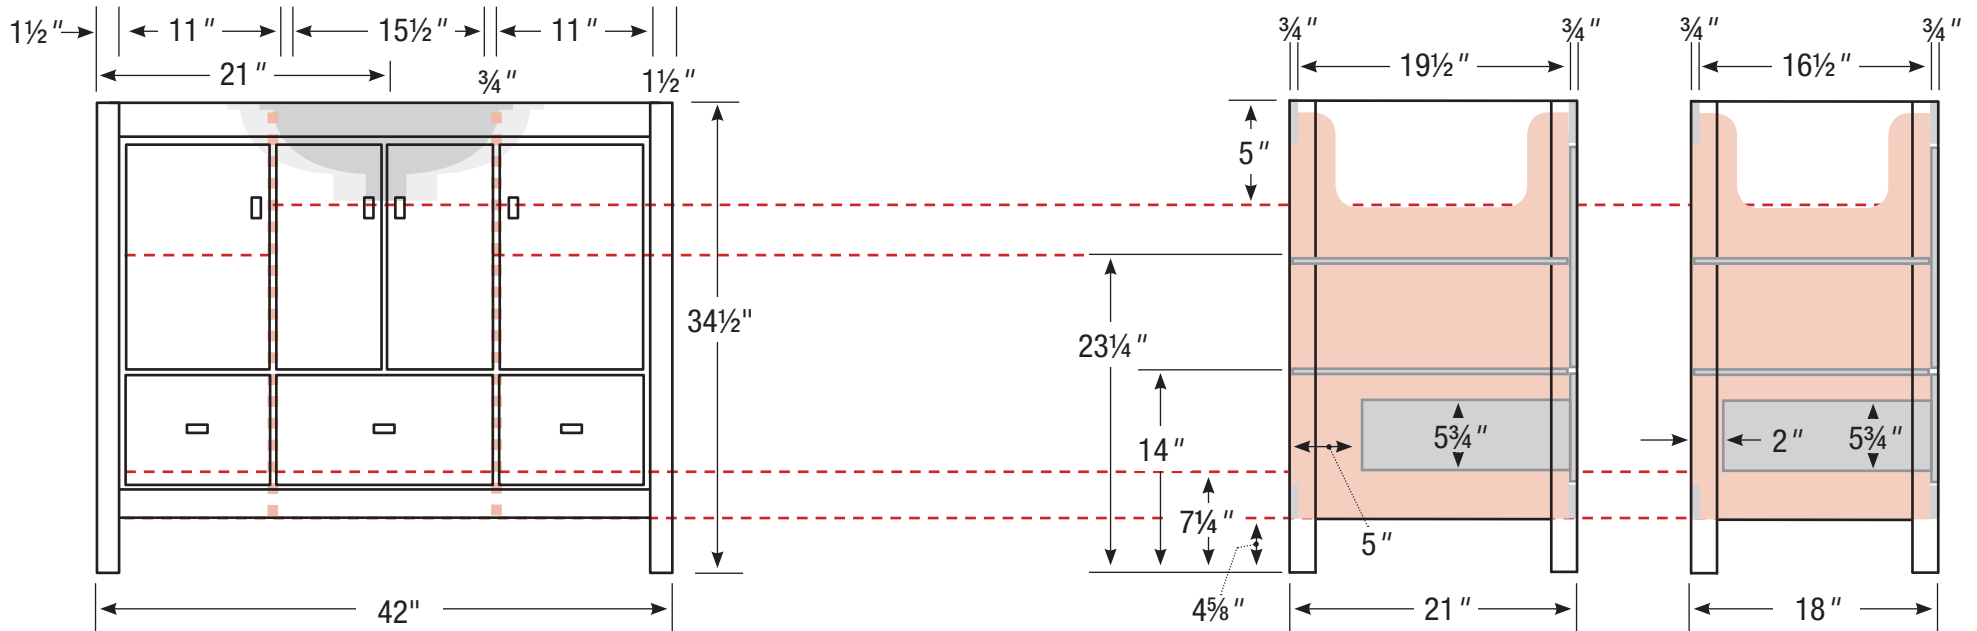

Our products are engineered to maintain close dimensional tolerances but variability in manufacturing materials can change dimensions slightly (normally within $\pm 1/8$ " but occasionally up to $\pm 3/16$ ").

We can not be responsible for any expenses incurred as a result of the end user or contractor not following this guideline.

Basin placement range varies with brand and model.
Shown is for Kohler 2210.

21" or 18" front-to-back option

Internal Dividers

Internal Dividers ■■■■■■

60" Center Basin Vanity

60" wide
34 1/2" tall
21" or 18" front-to-back

Basin placement range varies with brand and model.
Shown is for Kohler 2210.

21" or 18" front-to-back option

Internal Dividers

Internal Dividers ■■■■■■

48" Vanity

48" wide
34 1/2" tall
21" or 18" front-to-back

Basin placement range varies with brand and model.
Shown is for Kohler 2210.

21" or 18" front-to-back option