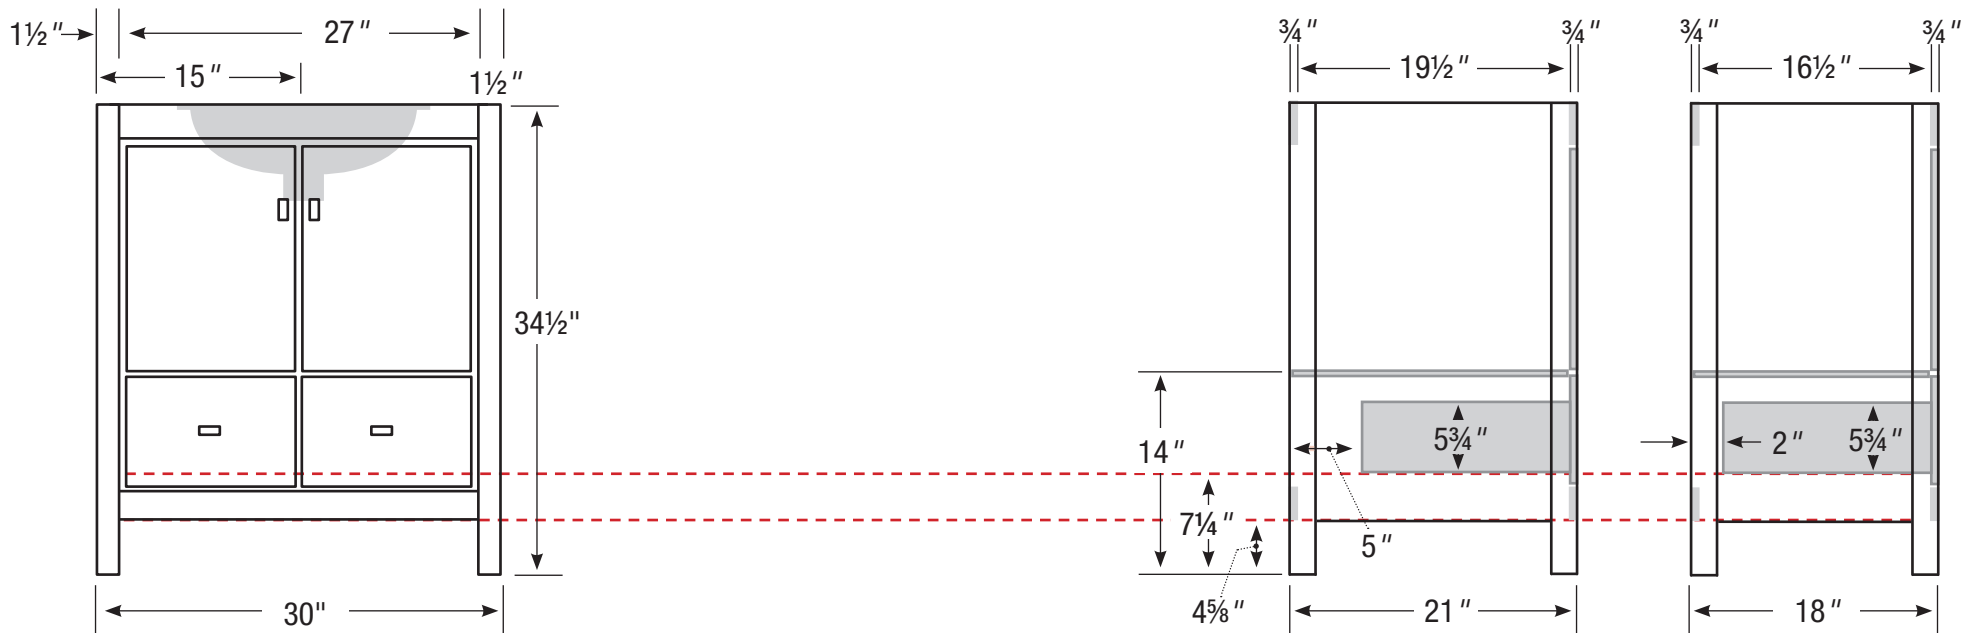

Internal Dividers

Internal Dividers ■■■■■■

48" Vanity

48" wide
34 1/2" tall
21" or 18" front-to-back

Basin placement range varies with brand and model.
Shown is for Kohler 2210.

21" or 18" front-to-back option

Internal Dividers

Internal Dividers ■■■■■■

42" Vanity

42" wide
34 1/2" tall
21" or 18" front-to-back

Basin placement range varies with brand and model.
Shown is for Kohler 2210.

21" or 18" front-to-back option

36" Vanity

36" wide
34 1/2" tall
21" or 18" front-to-back

Basin placement range varies with brand and model.
Shown is for Kohler 2210.

21" or 18" front-to-back option

30" Vanity

30" wide
34 1/2" tall
21" or 18" front-to-back