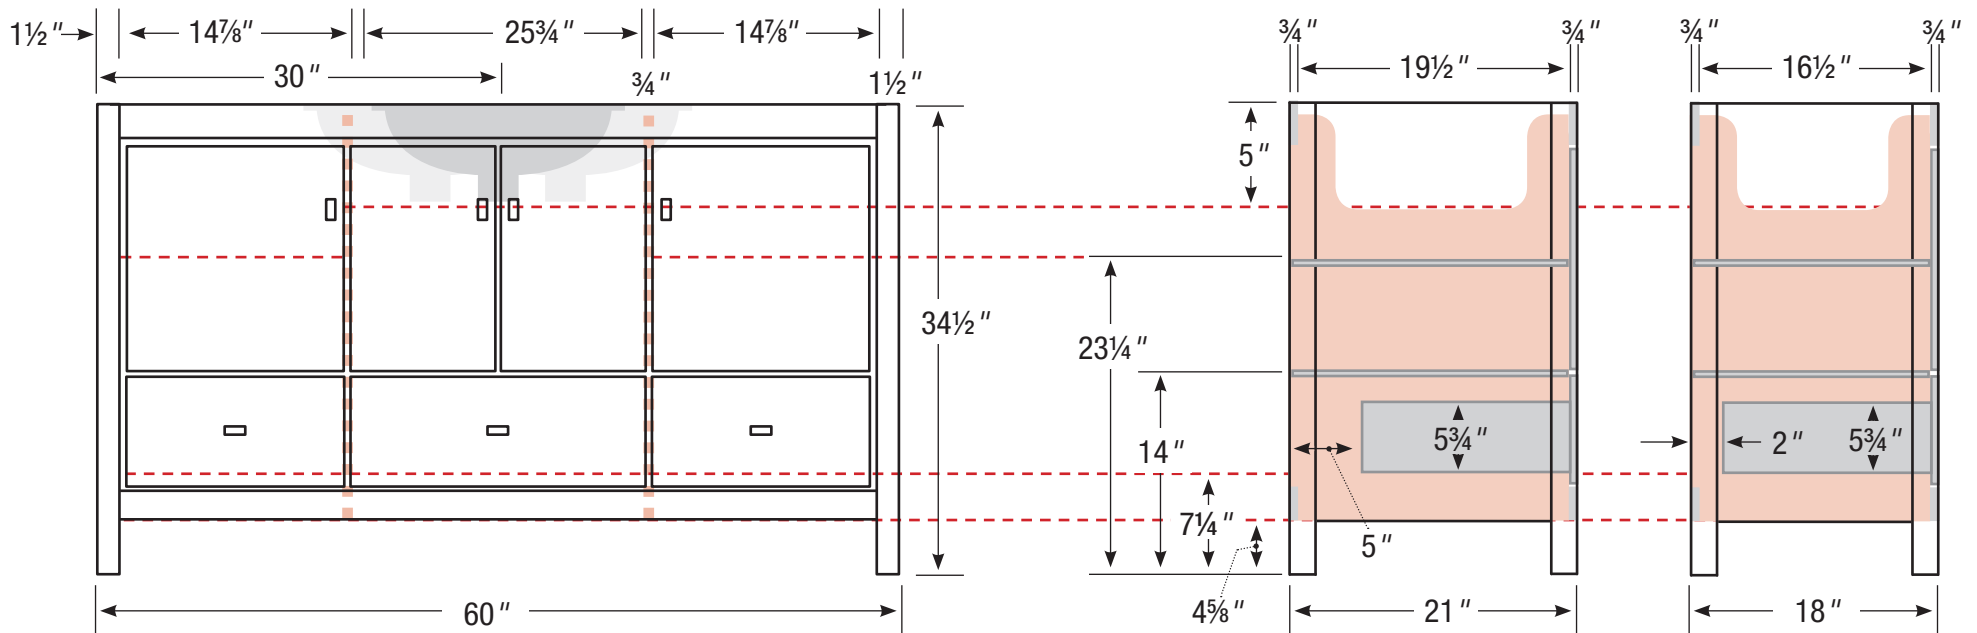

Basin placement range varies with brand and model.
Shown is for Kohler 2210.

21" or 18" front-to-back option

Internal Dividers

Internal Dividers ■■■■■■

60" Center Basin Vanity

60" wide
34 1/2" tall
21" or 18" front-to-back