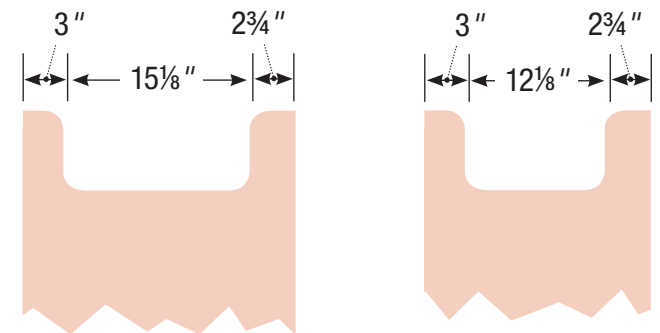

Our products are engineered to maintain close dimensional tolerances but variability in manufacturing materials can change dimensions slightly (normally within $\pm 1/8$ " but occasionally up to $\pm 3/16$ ").

We can not be responsible for any expenses incurred as a result of the end user or contractor not following this guideline.

Basin placement range varies with brand and model.
Shown is for Kohler 2210.

21" or 18" front-to-back option

Internal Dividers

Internal Dividers ■■■■■■

60" Center Basin Vanity

60" wide
34 1/2" tall
21" or 18" front-to-back

Basin placement range varies with brand and model.
Shown is for Kohler 2210.

21" or 18" front-to-back option