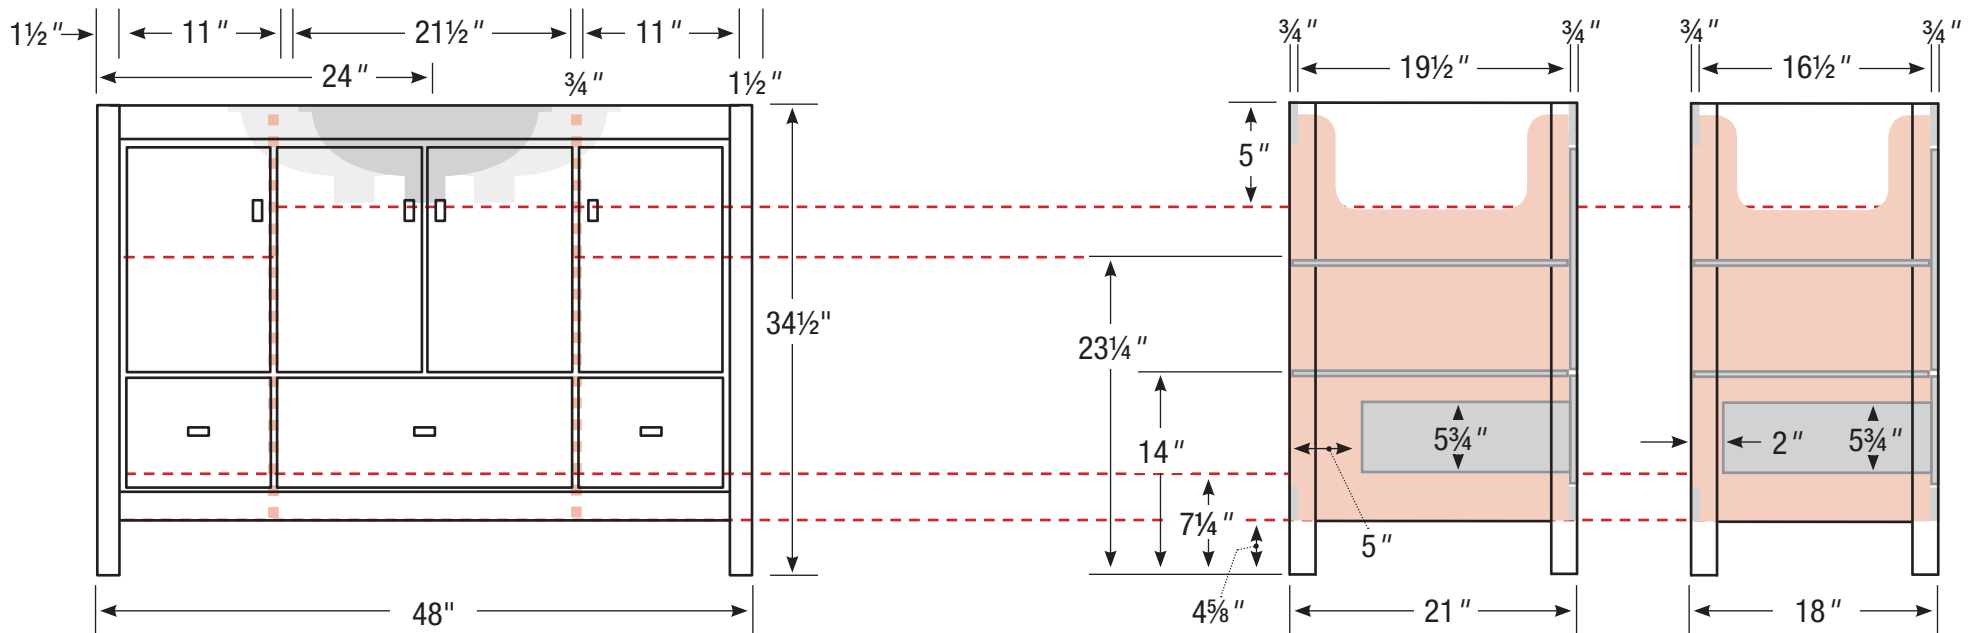

Our products are engineered to maintain close dimensional tolerances but variability in manufacturing materials can change dimensions slightly (normally within $\pm 1/8$ " but occasionally up to $\pm 3/16$ ").

We can not be responsible for any expenses incurred as a result of the end user or contractor not following this guideline.

Basin placement range varies with brand and model.
Shown is for Kohler 2210.

21" or 18" front-to-back option

Internal Dividers

Internal Dividers ■■■■■■

60" Center Basin Vanity

60" wide
34 1/2" tall
21" or 18" front-to-back

Basin placement range varies with brand and model.
Shown is for Kohler 2210.

21" or 18" front-to-back option

Internal Dividers

Internal Dividers ■■■■■■

48" Vanity

48" wide
34 1/2" tall
21" or 18" front-to-back

Basin placement range varies with brand and model.
Shown is for Kohler 2210.

21" or 18" front-to-back option