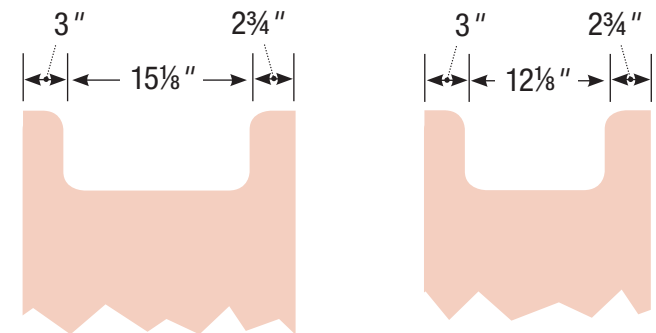

Our products are engineered to maintain close dimensional tolerances but variability in manufacturing materials can change dimensions slightly (normally within $\pm 1/8$ " but occasionally up to $\pm 3/16$ ").

We can not be responsible for any expenses incurred as a result of the end user or contractor not following this guideline.

Basin placement range varies with brand and model.
Shown is for Kohler 2210.

21" or 18" front-to-back option

Internal Dividers

Internal Dividers ■■■■■■

60" Center Basin Vanity

60" wide
34 1/2" tall
21" or 18" front-to-back

Basin placement range varies with brand and model.
Shown is for Kohler 2210.

21" or 18" front-to-back option

Internal Dividers

Internal Dividers ■■■■■■

48" Vanity

48" wide
34 1/2" tall
21" or 18" front-to-back

Basin placement range varies with brand and model.
Shown is for Kohler 2210.

21" or 18" front-to-back option