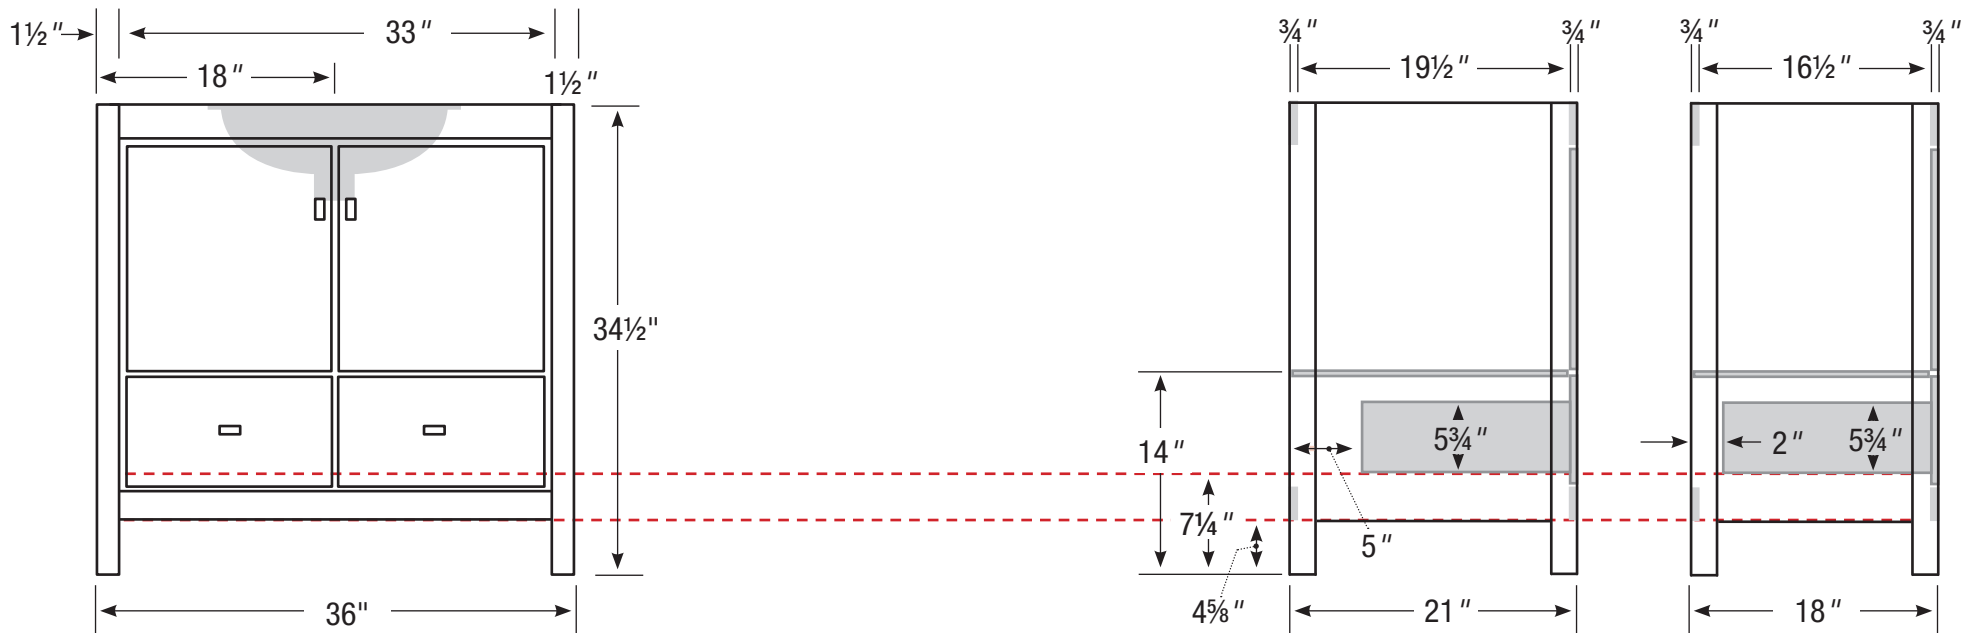

Internal Dividers

Internal Dividers ■■■■■■

60" Center Basin Vanity

60" wide
34 1/2" tall
21" or 18" front-to-back

Basin placement range varies with brand and model.
Shown is for Kohler 2210.

21" or 18" front-to-back option

Internal Dividers

Internal Dividers ■■■■■■

48" Vanity

48" wide
34 1/2" tall
21" or 18" front-to-back

Basin placement range varies with brand and model.
Shown is for Kohler 2210.

21" or 18" front-to-back option

Internal Dividers

Internal Dividers ■■■■■■

42" Vanity

42" wide
34 1/2" tall
21" or 18" front-to-back

Basin placement range varies with brand and model.
Shown is for Kohler 2210.

21" or 18" front-to-back option

36" Vanity

36" wide
34 1/2" tall
21" or 18" front-to-back

Basin placement range varies with brand and model.
Shown is for Kohler 2210.

21" or 18" front-to-back option

30" Vanity

30" wide
34 1/2" tall
21" or 18" front-to-back