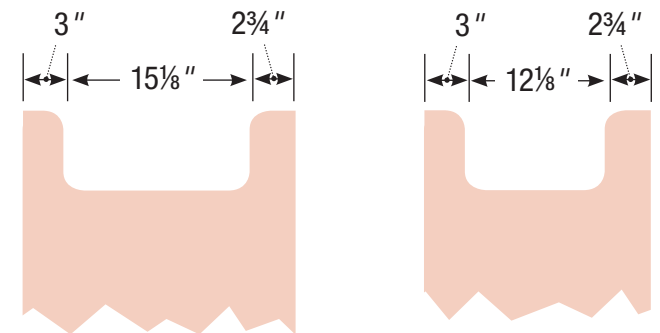

We can not be responsible for any expenses incurred as a result of the end user or contractor not following this guideline.

Basin placement range varies with brand and model.
Shown is for Kohler 2210.

21" or 18" front-to-back option

Internal Dividers

Internal Dividers ■■■■■■

60" Center Basin Vanity

60" wide
34 1/2" tall
21" or 18" front-to-back

Basin placement range varies with brand and model.
Shown is for Kohler 2210.

21" or 18" front-to-back option

Internal Dividers

Internal Dividers ■■■■■■

48" Vanity

48" wide
34 1/2" tall
21" or 18" front-to-back

Basin placement range varies with brand and model.
Shown is for Kohler 2210.

21" or 18" front-to-back option

Internal Dividers

Internal Dividers ■■■■■■

42" Vanity

42" wide
34 1/2" tall
21" or 18" front-to-back

Basin placement range varies with brand and model.
Shown is for Kohler 2210.

21" or 18" front-to-back option