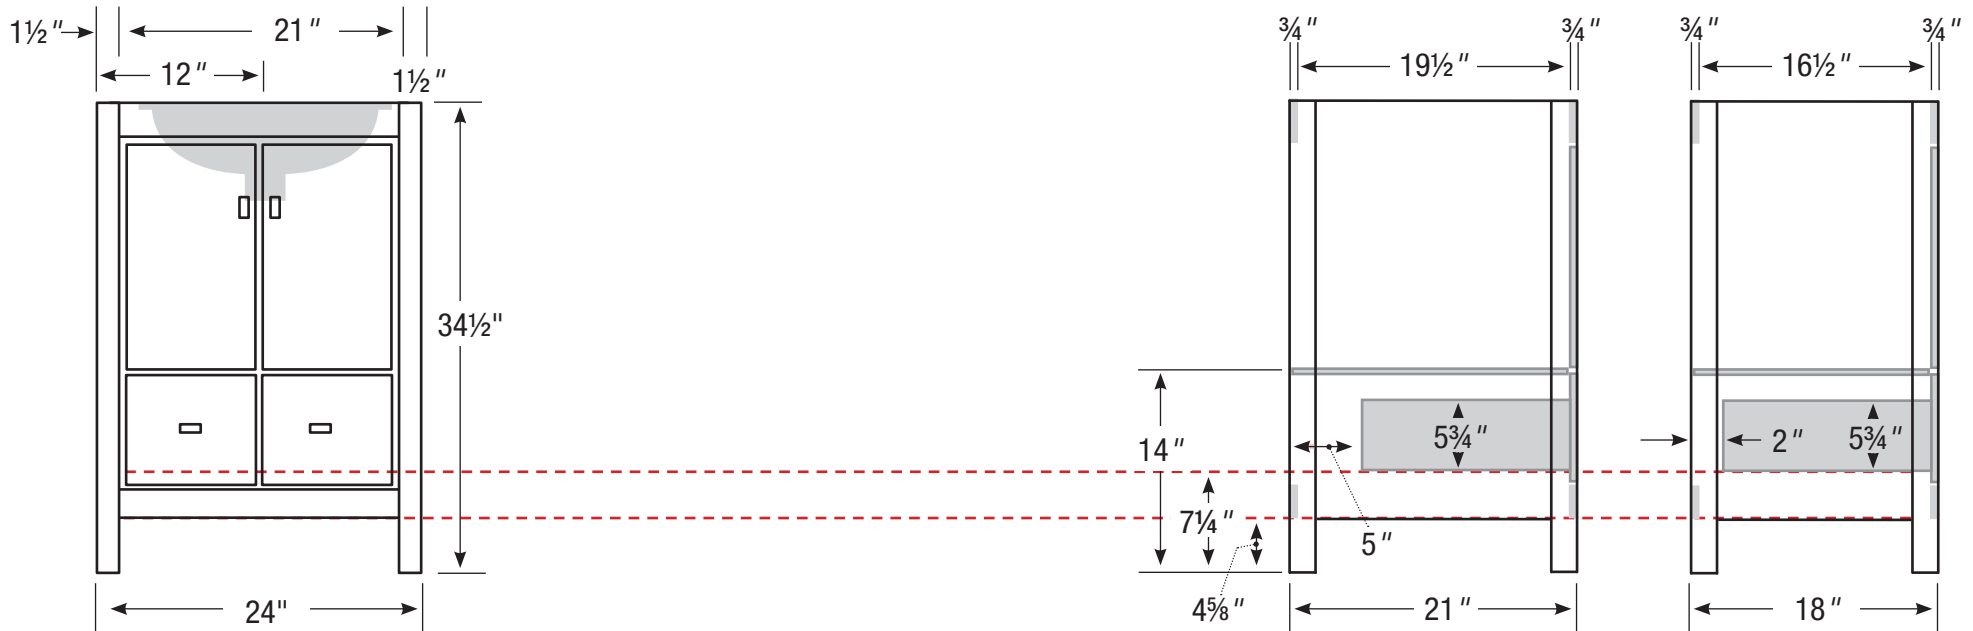

Internal Dividers

Internal Dividers ■■■■■■

48" Vanity

48" wide
34 1/2" tall
21" or 18" front-to-back

Basin placement range varies with brand and model.
Shown is for Kohler 2210.

21" or 18" front-to-back option

Internal Dividers

Internal Dividers ■■■■■■

42" Vanity

42" wide
34 1/2" tall
21" or 18" front-to-back

Basin placement range varies with brand and model.
Shown is for Kohler 2210.

21" or 18" front-to-back option

36" Vanity

36" wide
34 1/2" tall
21" or 18" front-to-back

Basin placement range varies with brand and model.
Shown is for Kohler 2210.

21" or 18" front-to-back option

30" Vanity

30" wide
34 1/2" tall
21" or 18" front-to-back

Basin placement range varies with brand and model.
Shown is for Kohler 2210.

21" or 18" front-to-back option

24" Vanity

24" wide
34 1/2" tall
21" or 18" front-to-back

Linen

19½" wide
70" tall
21" or 18" front-to-back