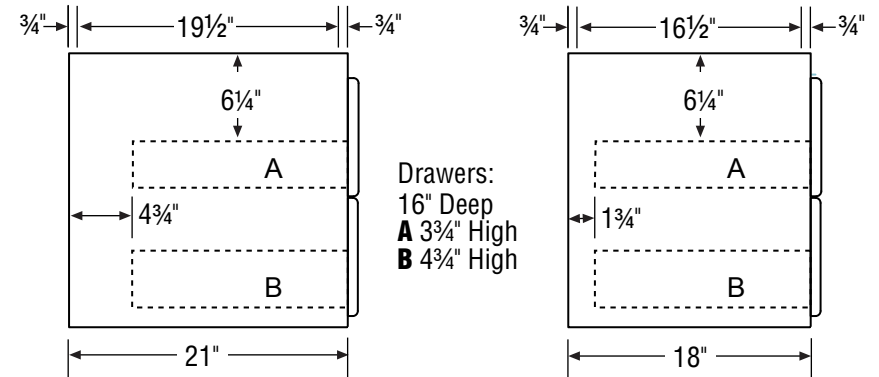

### 30" Standard Base Vanity

30" Wide  
 19 3/4" High  
 21" or 18" Deep

Basin placement range varies with brand and model. Shown is for Kohler 2210.

21" Deep or 18" Deep option.

The nature of wall mount vanities requires special installation procedures. It is imperative that proper mounting procedures be followed. See instructions before installing.

## 24" Vanity

24" Wide  
 19 3/4" High  
 21" or 18" Deep

21" Deep or 18" Deep option.

The nature of wall mount vanities requires special installation procedures. It is imperative that proper mounting procedures be followed. See instructions before installing.