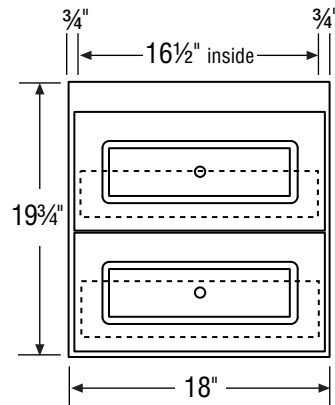

### 30" Vanity

Right Hand or Left Hand Drawers

30" Wide  
19 3/4" High  
21" or 18" Deep

Internal Dividers

Basin placement range varies with brand and model. Shown is for Kohler 2210.  
*Offset basin placement not recommended for 30" wide vanities.*

21" Deep or 18" Deep option.

The nature of wall mount vanities requires special installation procedures. It is imperative that proper mounting procedures be followed. See instructions before installing.

### 30" Standard Base Vanity

30" Wide  
 19 3/4" High  
 21" or 18" Deep

Basin placement range varies with brand and model. Shown is for Kohler 2210.

21" Deep or 18" Deep option.

The nature of wall mount vanities requires special installation procedures. It is imperative that proper mounting procedures be followed. See instructions before installing.

## 24" Vanity

24" Wide  
 19 3/4" High  
 21" or 18" Deep

21" Deep or 18" Deep option.

The nature of wall mount vanities requires special installation procedures. It is imperative that proper mounting procedures be followed. See instructions before installing.