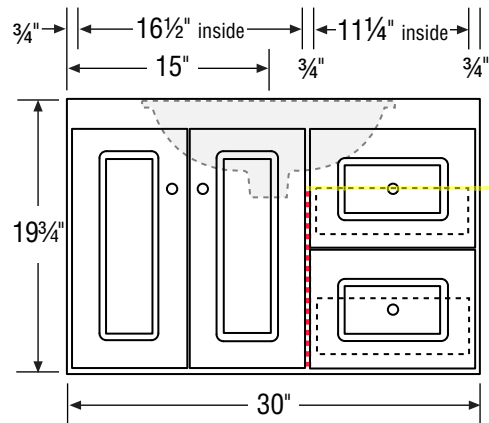

Internal Divider .....

Basin placement range varies with brand and model. Shown is for Kohler 2210.

Drawers:  
16" Deep  
A 3 3/4" High  
B 4 3/4" High

21" Deep or 18" Deep option.

The nature of wall mount vanities requires special installation procedures. It is imperative that proper mounting procedures be followed. See instructions before installing.

### 36" Vanity

Right Hand or Left Hand Drawers

36" Wide  
19 3/4" High  
21" or 18" Deep

Internal Dividers

Internal Divider .....

Basin placement range varies with brand and model. Shown is for Kohler 2210.  
Offset basin placement not recommended for 30" wide vanities.

Drawers:  
16" Deep  
A 3 3/4" High  
B 4 3/4" High

21" Deep or 18" Deep option.

The nature of wall mount vanities requires special installation procedures. It is imperative that proper mounting procedures be followed. See instructions before installing.

## 24" Vanity

24" Wide  
 19 3/4" High  
 21" or 18" Deep

21" Deep or 18" Deep option.

The nature of wall mount vanities requires special installation procedures. It is imperative that proper mounting procedures be followed. See instructions before installing.