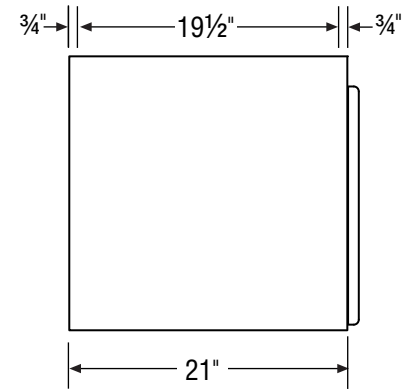

21" Deep or 18" Deep option.

The nature of wall mount vanities requires special installation procedures. It is imperative that proper mounting procedures be followed. See instructions before installing.

24" Vanity

24" Wide
19 3/4" High
21" or 18" Deep