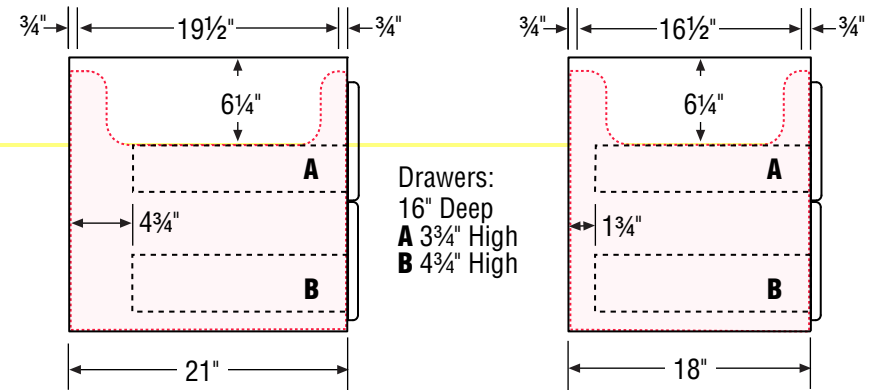

Internal Divider .....

Basin placement range varies with brand and model. Shown is for Kohler 2210.

Drawers:  
16" Deep  
A 3 3/4" High  
B 4 3/4" High

21" Deep or 18" Deep option.

The nature of wall mount vanities requires special installation procedures. It is imperative that proper mounting procedures be followed. See instructions before installing.

### 36" Vanity

Right Hand or Left Hand Drawers

36" Wide  
19 3/4" High  
21" or 18" Deep

Internal Dividers

Internal Divider .....

Basin placement range varies with brand and model. Shown is for Kohler 2210.  
Offset basin placement not recommended for 30" wide vanities.

Drawers:  
16" Deep  
A 3 3/4" High  
B 4 3/4" High

21" Deep or 18" Deep option.

The nature of wall mount vanities requires special installation procedures. It is imperative that proper mounting procedures be followed. See instructions before installing.

### 30" Vanity

Right Hand or Left Hand Drawers

30" Wide  
19 3/4" High  
21" or 18" Deep

Internal Dividers

Basin placement range varies with brand and model. Shown is for Kohler 2210.  
*Offset basin placement not recommended for 30" wide vanities.*