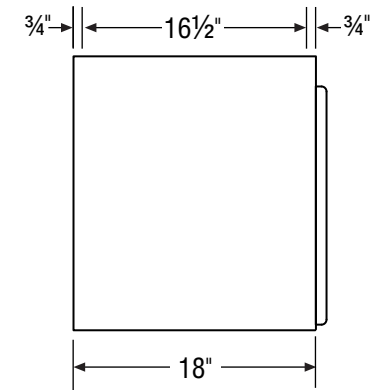

### 30" Vanity

Right Hand or Left Hand Drawers

30" Wide  
19 3/4" High  
21" or 18" Deep

Internal Dividers

Basin placement range varies with brand and model. Shown is for Kohler 2210.  
*Offset basin placement not recommended for 30" wide vanities.*

21" Deep or 18" Deep option.

The nature of wall mount vanities requires special installation procedures. It is imperative that proper mounting procedures be followed. See instructions before installing.

### 30" Standard Base Vanity

30" Wide  
 19 3/4" High  
 21" or 18" Deep

Basin placement range varies with brand and model. Shown is for Kohler 2210.

21" Deep or 18" Deep option.

The nature of wall mount vanities requires special installation procedures. It is imperative that proper mounting procedures be followed. See instructions before installing.

## 24" Vanity

24" Wide  
 19 3/4" High  
 21" or 18" Deep

21" Deep or 18" Deep option.

The nature of wall mount vanities requires special installation procedures. It is imperative that proper mounting procedures be followed. See instructions before installing.