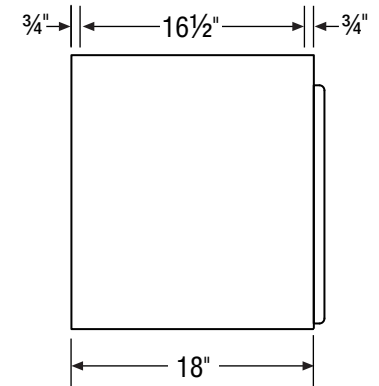

### 36" Vanity

Right Hand or Left Hand Drawers

36" Wide  
19 3/4" High  
21" or 18" Deep

Internal Dividers

Internal Divider .....

Basin placement range varies with brand and model. Shown is for Kohler 2210.  
Offset basin placement not recommended for 30" wide vanities.

Drawers:  
16" Deep  
A 3 3/4" High  
B 4 3/4" High

21" Deep or 18" Deep option.

The nature of wall mount vanities requires special installation procedures. It is imperative that proper mounting procedures be followed. See instructions before installing.

### 30" Vanity

Right Hand or Left Hand Drawers

30" Wide  
19 3/4" High  
21" or 18" Deep

Internal Dividers

Basin placement range varies with brand and model. Shown is for Kohler 2210.  
*Offset basin placement not recommended for 30" wide vanities.*

## 24" Vanity

24" Wide  
 19 3/4" High  
 21" or 18" Deep

21" Deep or 18" Deep option.

The nature of wall mount vanities requires special installation procedures. It is imperative that proper mounting procedures be followed. See instructions before installing.