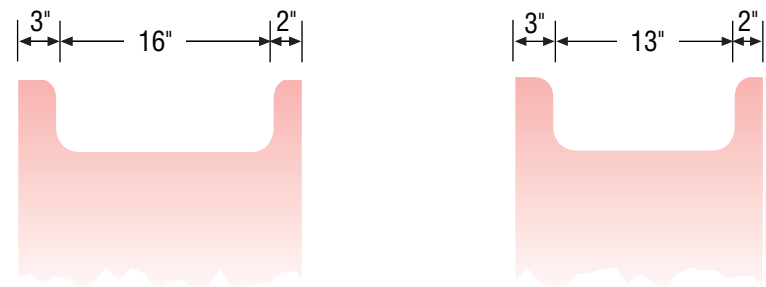

### 30" Vanity

Right Hand or Left Hand Drawers

30" Wide  
19 3/4" High  
21" or 18" Deep

Internal Dividers

Basin placement range varies with brand and model. Shown is for Kohler 2210.  
*Offset basin placement not recommended for 30" wide vanities.*