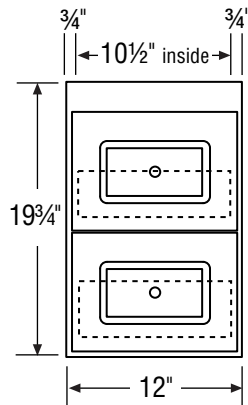

21" Deep or 18" Deep option.

The nature of wall mount vanities requires special installation procedures. It is imperative that proper mounting procedures be followed. See instructions before installing.

### 30" Standard Base Vanity

30" Wide  
 19 3/4" High  
 21" or 18" Deep

Basin placement range varies with brand and model. Shown is for Kohler 2210.

21" Deep or 18" Deep option.

The nature of wall mount vanities requires special installation procedures. It is imperative that proper mounting procedures be followed. See instructions before installing.

## 24" Vanity

24" Wide  
 19 3/4" High  
 21" or 18" Deep

21" Deep or 18" Deep option.

The nature of wall mount vanities requires special installation procedures. It is imperative that proper mounting procedures be followed. See instructions before installing.

## 18" Drawer Bank

18" Wide  
 19 3/4" High  
 21" or 18" Deep

21" Deep or 18" Deep option.

The nature of wall mount vanities requires special installation procedures. It is imperative that proper mounting procedures be followed. See instructions before installing.