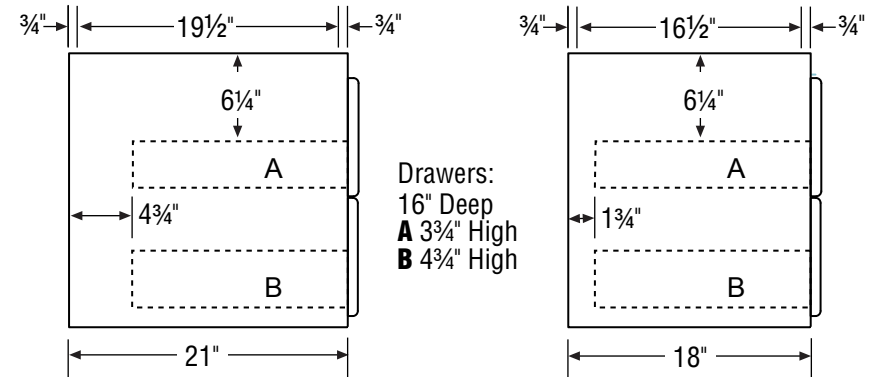

21" Deep or 18" Deep option.

The nature of wall mount vanities requires special installation procedures. It is imperative that proper mounting procedures be followed. See instructions before installing.

12" Drawer Bank

12" Wide
19³/₄" High
21" or 18" Deep