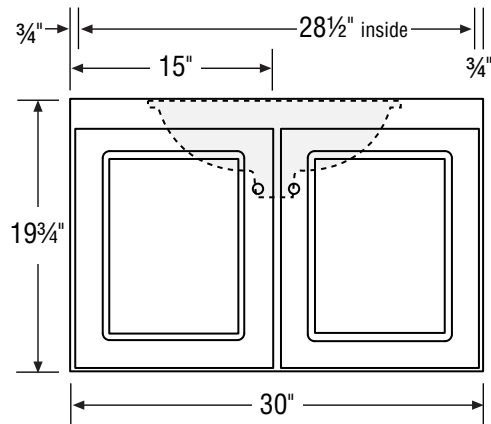

### 36" Vanity

Right Hand or Left Hand Drawers

36" Wide  
19 3/4" High  
21" or 18" Deep

Internal Dividers

Internal Divider .....

Basin placement range varies with brand and model. Shown is for Kohler 2210.  
Offset basin placement not recommended for 30" wide vanities.

Drawers:  
16" Deep  
A 3 3/4" High  
B 4 3/4" High

21" Deep or 18" Deep option.

The nature of wall mount vanities requires special installation procedures. It is imperative that proper mounting procedures be followed. See instructions before installing.

### 30" Vanity

Right Hand or Left Hand Drawers

30" Wide  
19 3/4" High  
21" or 18" Deep

Internal Dividers

Basin placement range varies with brand and model. Shown is for Kohler 2210.  
*Offset basin placement not recommended for 30" wide vanities.*

## 24" Vanity

24" Wide  
 19 3/4" High  
 21" or 18" Deep

21" Deep or 18" Deep option.

The nature of wall mount vanities requires special installation procedures. It is imperative that proper mounting procedures be followed. See instructions before installing.