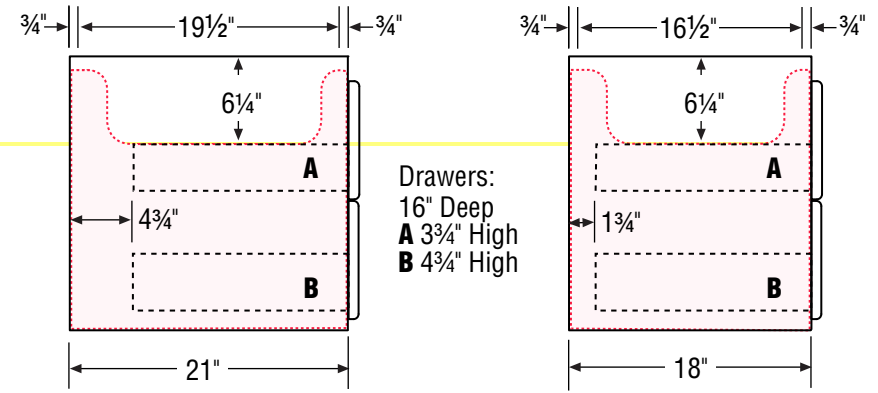

Internal Divider .....

Basin placement range varies with brand and model. Shown is for Kohler 2210.

Drawers:  
16" Deep  
A 3 3/4" High  
B 4 3/4" High

21" Deep or 18" Deep option.

The nature of wall mount vanities requires special installation procedures. It is imperative that proper mounting procedures be followed. See instructions before installing.

### 36" Vanity

Right Hand or Left Hand Drawers

36" Wide  
19 3/4" High  
21" or 18" Deep

Internal Dividers

Internal Divider .....

Basin placement range varies with brand and model. Shown is for Kohler 2210.  
Offset basin placement not recommended for 30" wide vanities.

### 30" Vanity

Right Hand or Left Hand Drawers

30" Wide  
19 3/4" High  
21" or 18" Deep

Internal Dividers

Basin placement range varies with brand and model. Shown is for Kohler 2210.  
*Offset basin placement not recommended for 30" wide vanities.*

## 24" Vanity

24" Wide  
 19 3/4" High  
 21" or 18" Deep

21" Deep or 18" Deep option.

The nature of wall mount vanities requires special installation procedures. It is imperative that proper mounting procedures be followed. See instructions before installing.