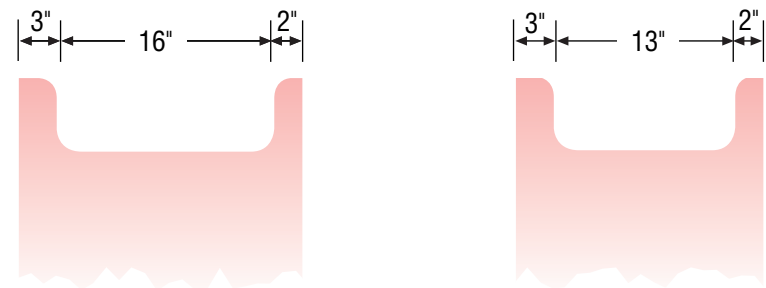

Internal Divider .....

Basin placement range varies with brand and model. Shown is for Kohler 2210.

Drawers:  
16" Deep  
A 3 3/4" High  
B 4 3/4" High

21" Deep or 18" Deep option.

The nature of wall mount vanities requires special installation procedures. It is imperative that proper mounting procedures be followed. See instructions before installing.

### 36" Vanity

Right Hand or Left Hand Drawers

36" Wide  
19 3/4" High  
21" or 18" Deep

Internal Dividers

Internal Divider .....

Basin placement range varies with brand and model. Shown is for Kohler 2210.  
Offset basin placement not recommended for 30" wide vanities.

### 30" Vanity

Right Hand or Left Hand Drawers

30" Wide  
19 3/4" High  
21" or 18" Deep

Internal Dividers

Basin placement range varies with brand and model. Shown is for Kohler 2210.  
*Offset basin placement not recommended for 30" wide vanities.*