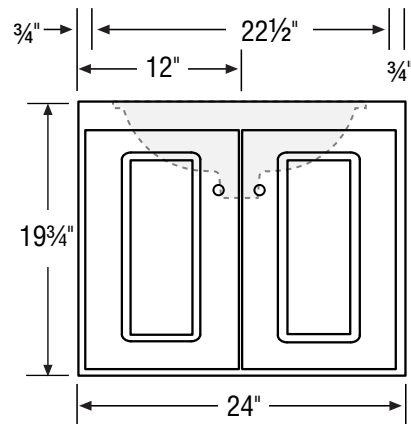

Basin placement range varies with brand and model. Shown is for Kohler 2210.