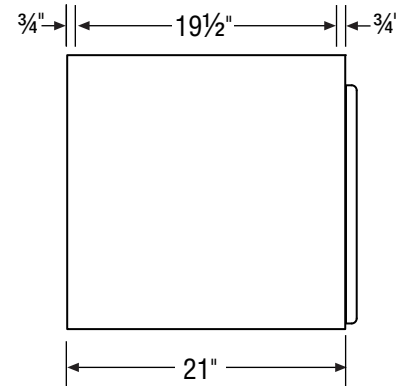

### 36" Vanity

Right Hand or Left Hand Drawers

36" Wide  
19 3/4" High  
21" or 18" Deep

Internal Dividers

Internal Divider .....

Basin placement range varies with brand and model. Shown is for Kohler 2210.  
Offset basin placement not recommended for 30" wide vanities.

Drawers:  
16" Deep  
A 3 3/4" High  
B 4 3/4" High

21" Deep or 18" Deep option.

The nature of wall mount vanities requires special installation procedures. It is imperative that proper mounting procedures be followed. See instructions before installing.

### 30" Vanity

Right Hand or Left Hand Drawers

30" Wide  
19 3/4" High  
21" or 18" Deep

Internal Dividers

Basin placement range varies with brand and model. Shown is for Kohler 2210.  
*Offset basin placement not recommended for 30" wide vanities.*

## 24" Vanity

24" Wide  
 19 3/4" High  
 21" or 18" Deep

21" Deep or 18" Deep option.

The nature of wall mount vanities requires special installation procedures. It is imperative that proper mounting procedures be followed. See instructions before installing.