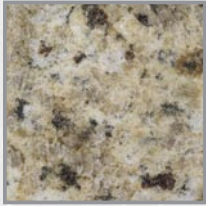

GRANITE

NEW VENETIAN GOLD

UBA TUBA

BALTIC BROWN

BLACK GALAXY

GIALLO FIORITO

BLUE PEARL

KASHMIR WHITE

SANTA CECILIA CLASSIC

MARBLE

CARRARA

CREMA MARFIL

QUARTZ

TEMPEST

NIRVANA

CREEKSIDE

COTTON WHITE

BOTTICINNO

COASTAL GRAY

VANITY TOPS Basin Cutouts: oval 17" X 14", rectangular 18" X 12"; oval for 19" deep tops 13" X 10".

61"

61"

49"

43"