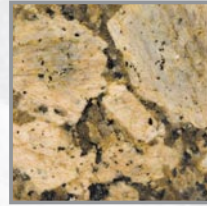

GRANITE

NEW VENETIAN GOLD

UBA TUBA

BALTIC BROWN

BLACK GALAXY

GIALLO FIORITO

BLUE PEARL

KASHMIR WHITE

SANTA CECILIA CLASSIC

MARBLE

CARRARA

CREMA MARFIL

QUARTZ

TEMPEST

NIRVANA

CREEKSIDE

COTTON WHITE

BOTTICINNO

COASTAL GRAY

VANITY TOPS Basin Cutouts: oval 17" X 14", rectangular 18" X 12"; oval for 19" deep tops 13" X 10".

61"

61"

49"

43"